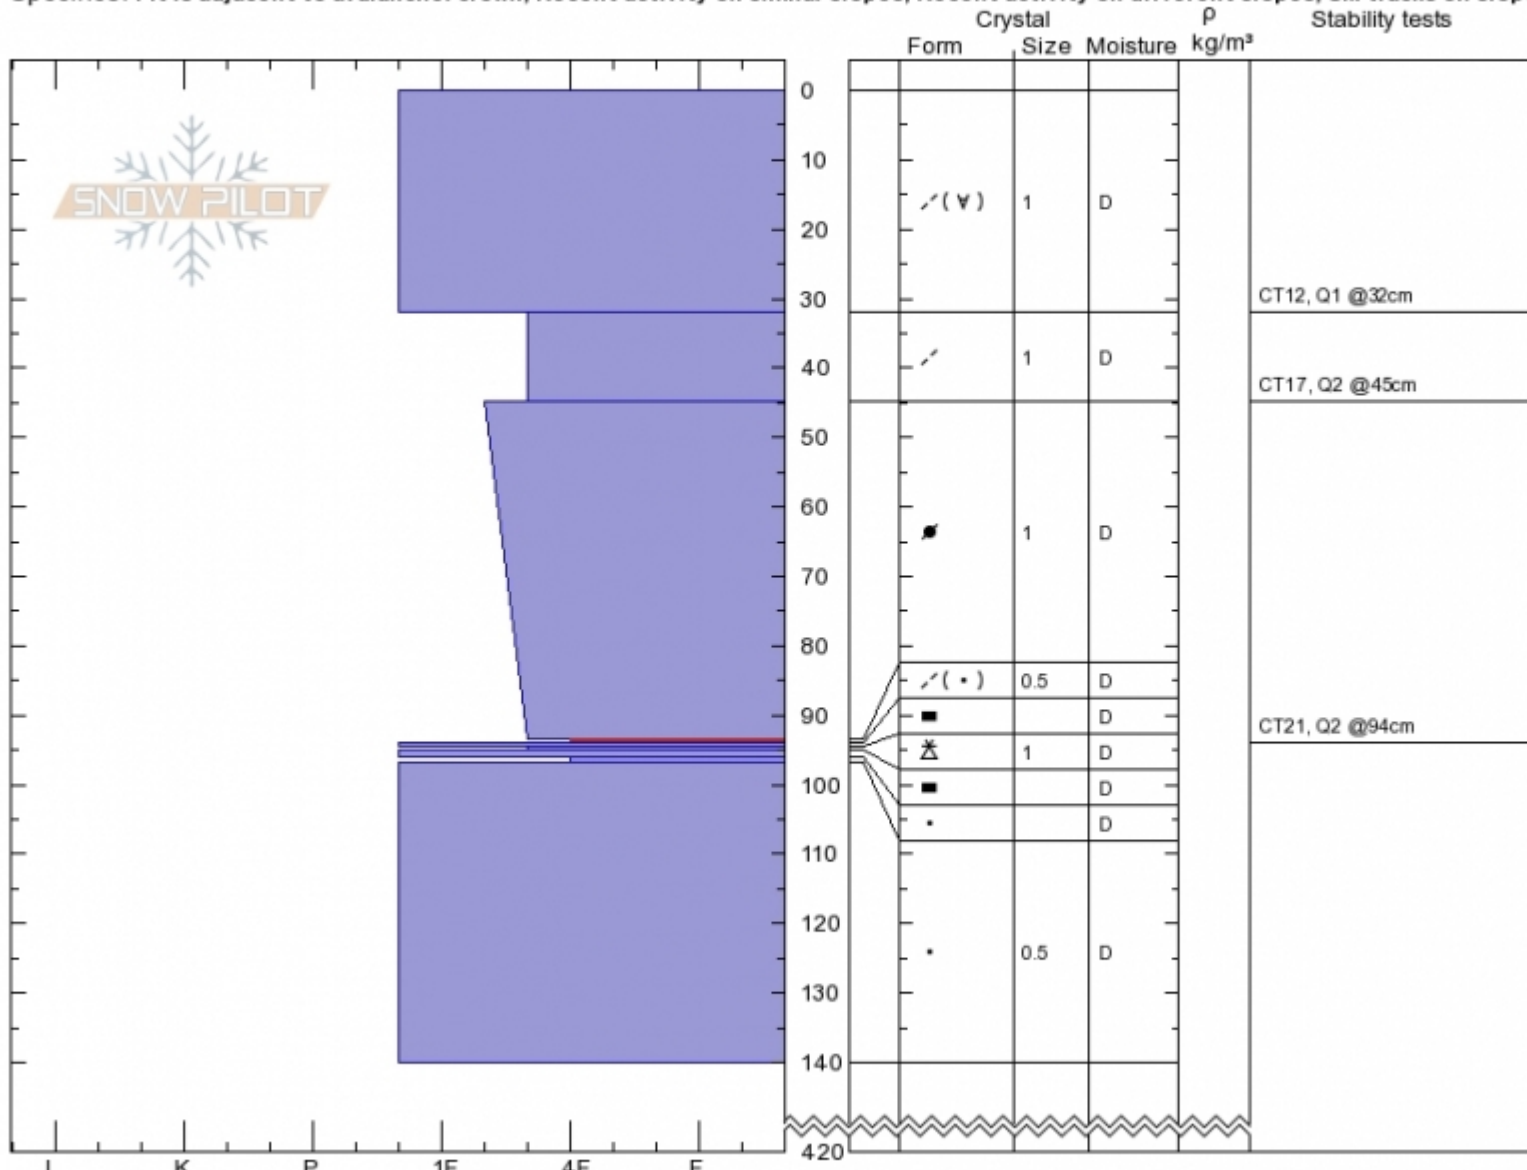

**Saddle Peak Avalanche** Doug Chabot-Admin  
**Bridger Range** Sat Apr 14 14:00 2018  
**MT** Co-ord: 45.79321N, -110.93537W  
 Elevation: 9019 ft Slope Angle: 37°  
 Aspect: 94° Wind Loading: **previous**  
 Specifics: Pit is adjacent to avalanche: crown; Recent activity on similar slopes; Recent activity on different slopes; Ski tracks on slope

Stability: **Poor** HS420  
 Air Temperature: -1°C Stability Test Notes  
 Sky Cover: **BKN**  
 Precipitation: **NO**  
 Wind: **W Moderate**

Layer No  
 94-93.5: P  
 94.5-94: B

Notes: This avalanche killed a solo skier late morning today. SS-ASu-R3-D2-I

Advisory Region  
 Bridger Range  
**Avalanche Details:** [1 skier triggered, caught, partially buried, killed](#)  
 Bridger Range, 2018-04-16