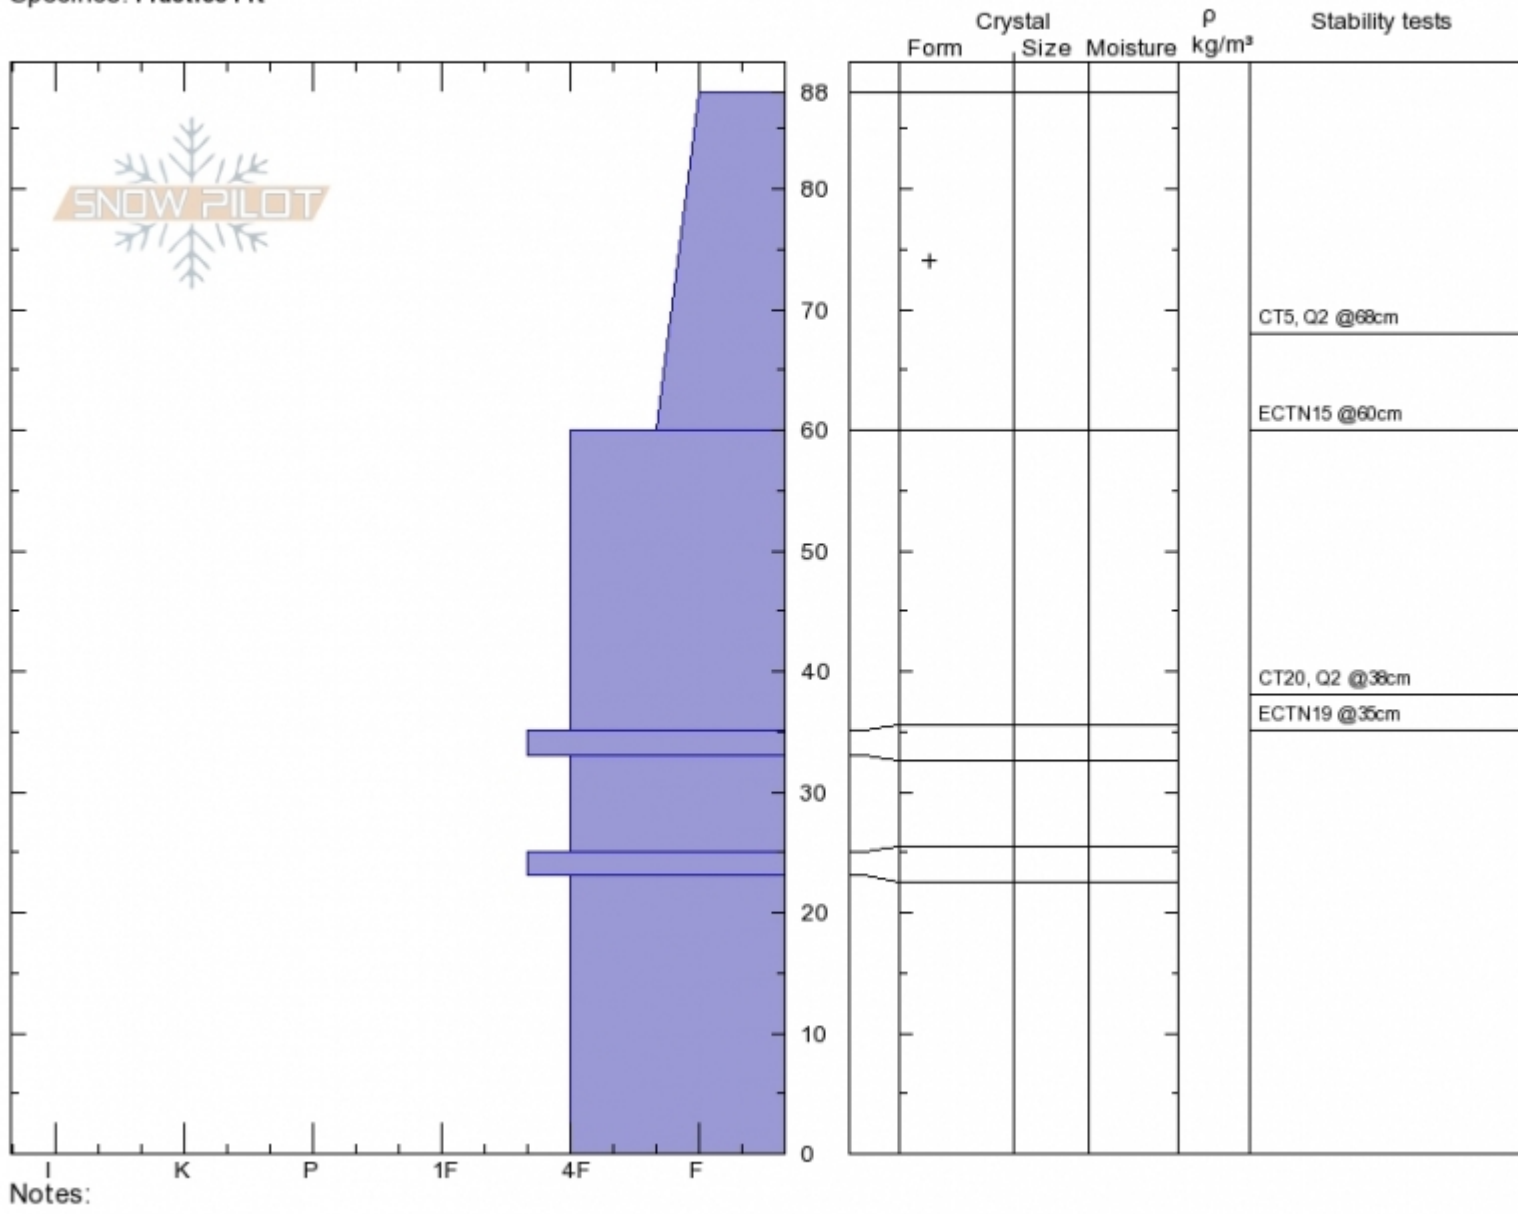

**east Miller Ridge**  
**Beartooths**  
**MT**  
 Elevation: **9150 ft**  
 Aspect: **60°**  
 Specifics: **Practice Pit**

**Beau Fredlund**  
**Wed Nov 7 00:30 2018**  
 Co-ord: **45.03151N, -109.94382E**  
 Slope Angle: **35°**  
 Wind Loading: **no**

Stability:  
 Air Temperature:  
 Sky Cover: **BKN**  
 Precipitation: **S-1**  
 Wind: **NW Light Breeze**

**HS88**  
**Stability Test Notes**  
 Layer No  
**33-35: Pr**

Advisory Region  
 Cooke City  
 Cooke City, 2018-11-09