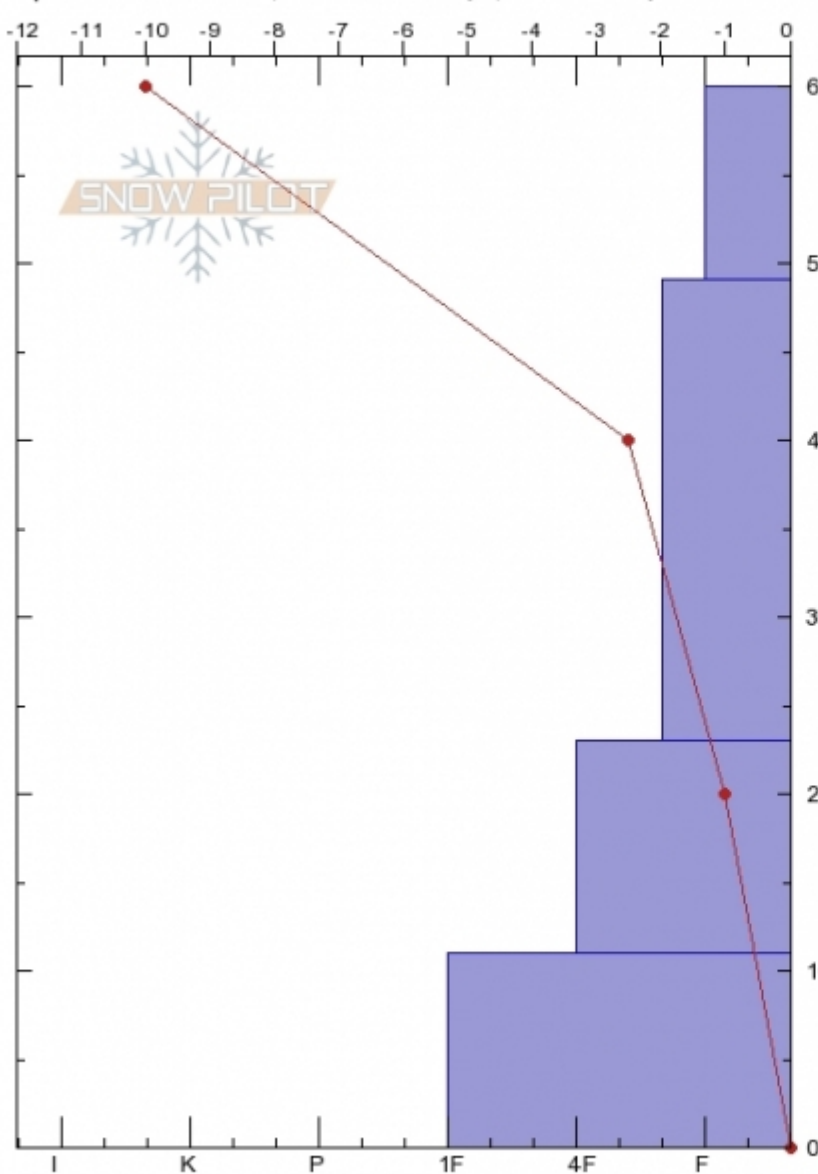

Tyler's Slope
 Madison Range-N
 MT
 Elevation: 9000 ft
 Aspect: 240°
 Specifics: Practice Pit; Ski tracks on slope; We skied slope

Doug Chabot-Admin
 Mon Nov 12 11:30 2018
 Co-ord: 45.32017N, -111.38308W
 Slope Angle: 35°
 Wind Loading: no

Stability:
 Air Temperature: -10°C
 Sky Cover: CLR
 Precipitation: NO
 Wind: SW Light Breeze

HS60
 Stability Test Notes

Layer No

Form	Crystal Size	Moisture	ρ kg/m ³	Stability tests
+	2			
□(/)	0.5			
⊖(□)	0.5			
⊖(□)	0.5			