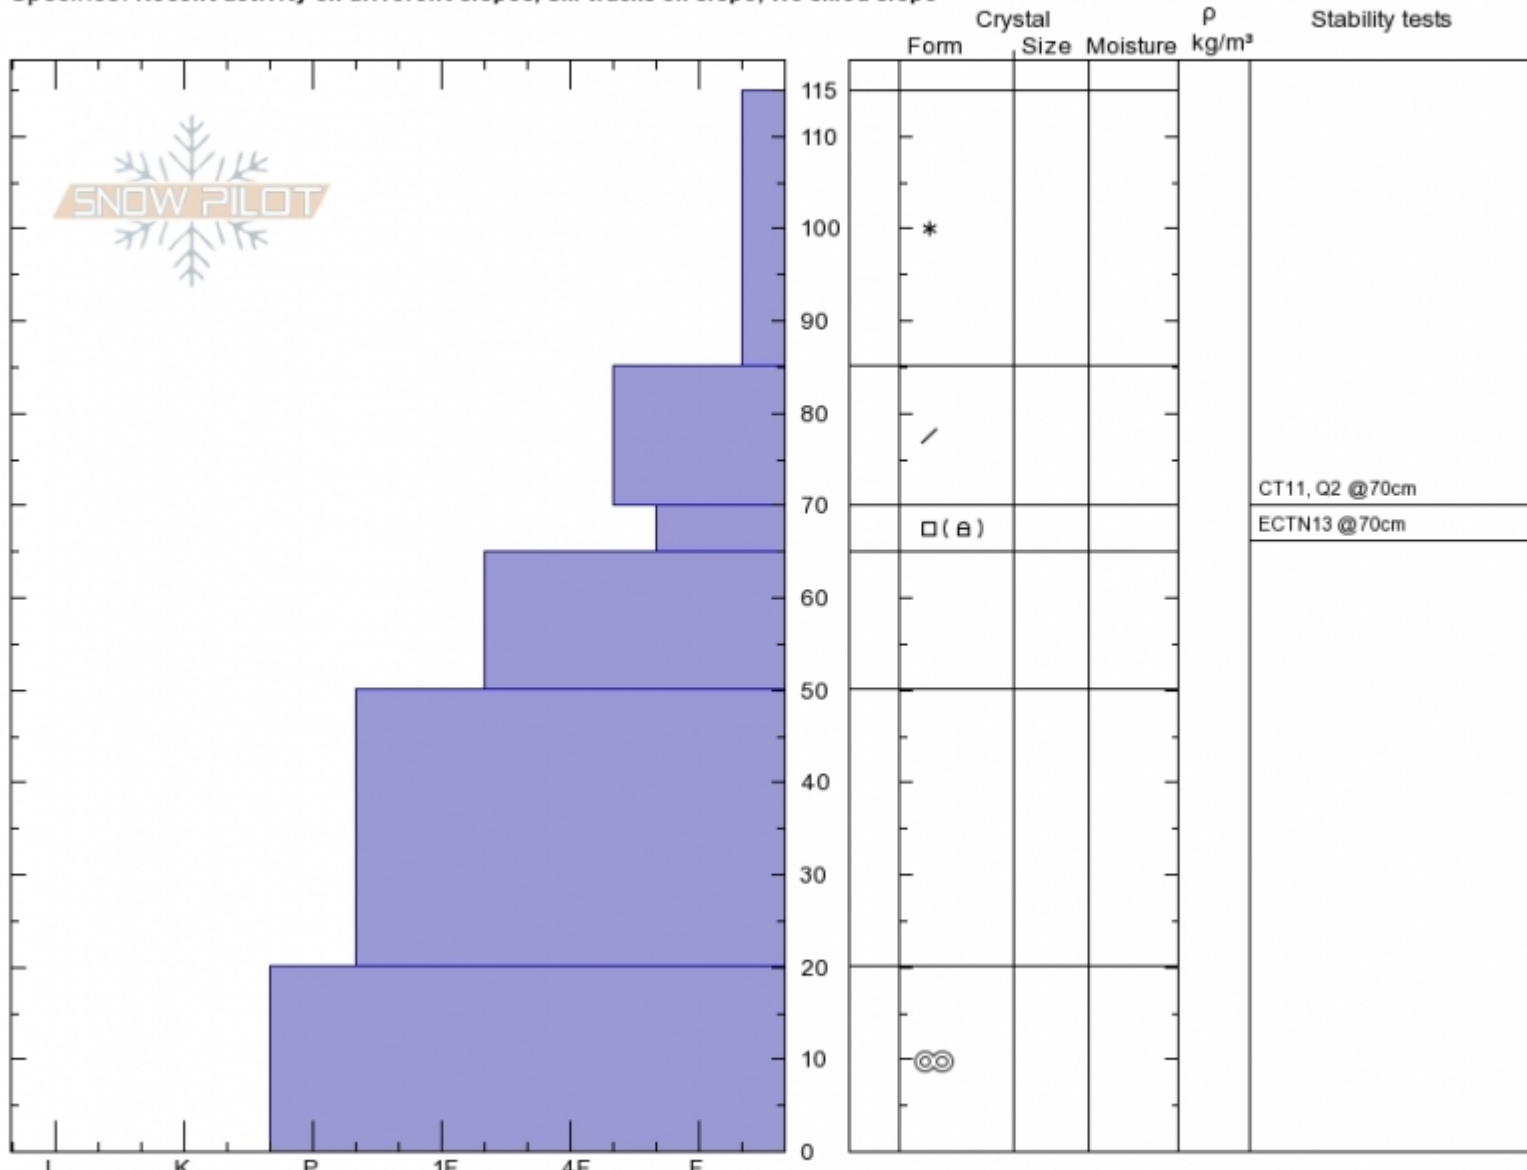

Top of Spanky's
Madison Range-N
MT

Elevation: 9000 ft
Aspect: 70°

Alex Marienthal
Sun Nov 25 11:30 2018
Co-ord: 45.32369N, -111.38047W
Slope Angle: 20°
Wind Loading:

Stability: Fair
Air Temperature:
Sky Cover:
Precipitation:
Wind:

HS115
Stability Test Notes

Layer No
65-70: Pr

Specifics: Recent activity on different slopes; Ski tracks on slope; We skied slope

Notes: Also dug on ascent of west side near Tyler's, ~8,800'. HS 90cm ECTN down 40cm and CT17Q3 at ground. Slightly softer basal layer