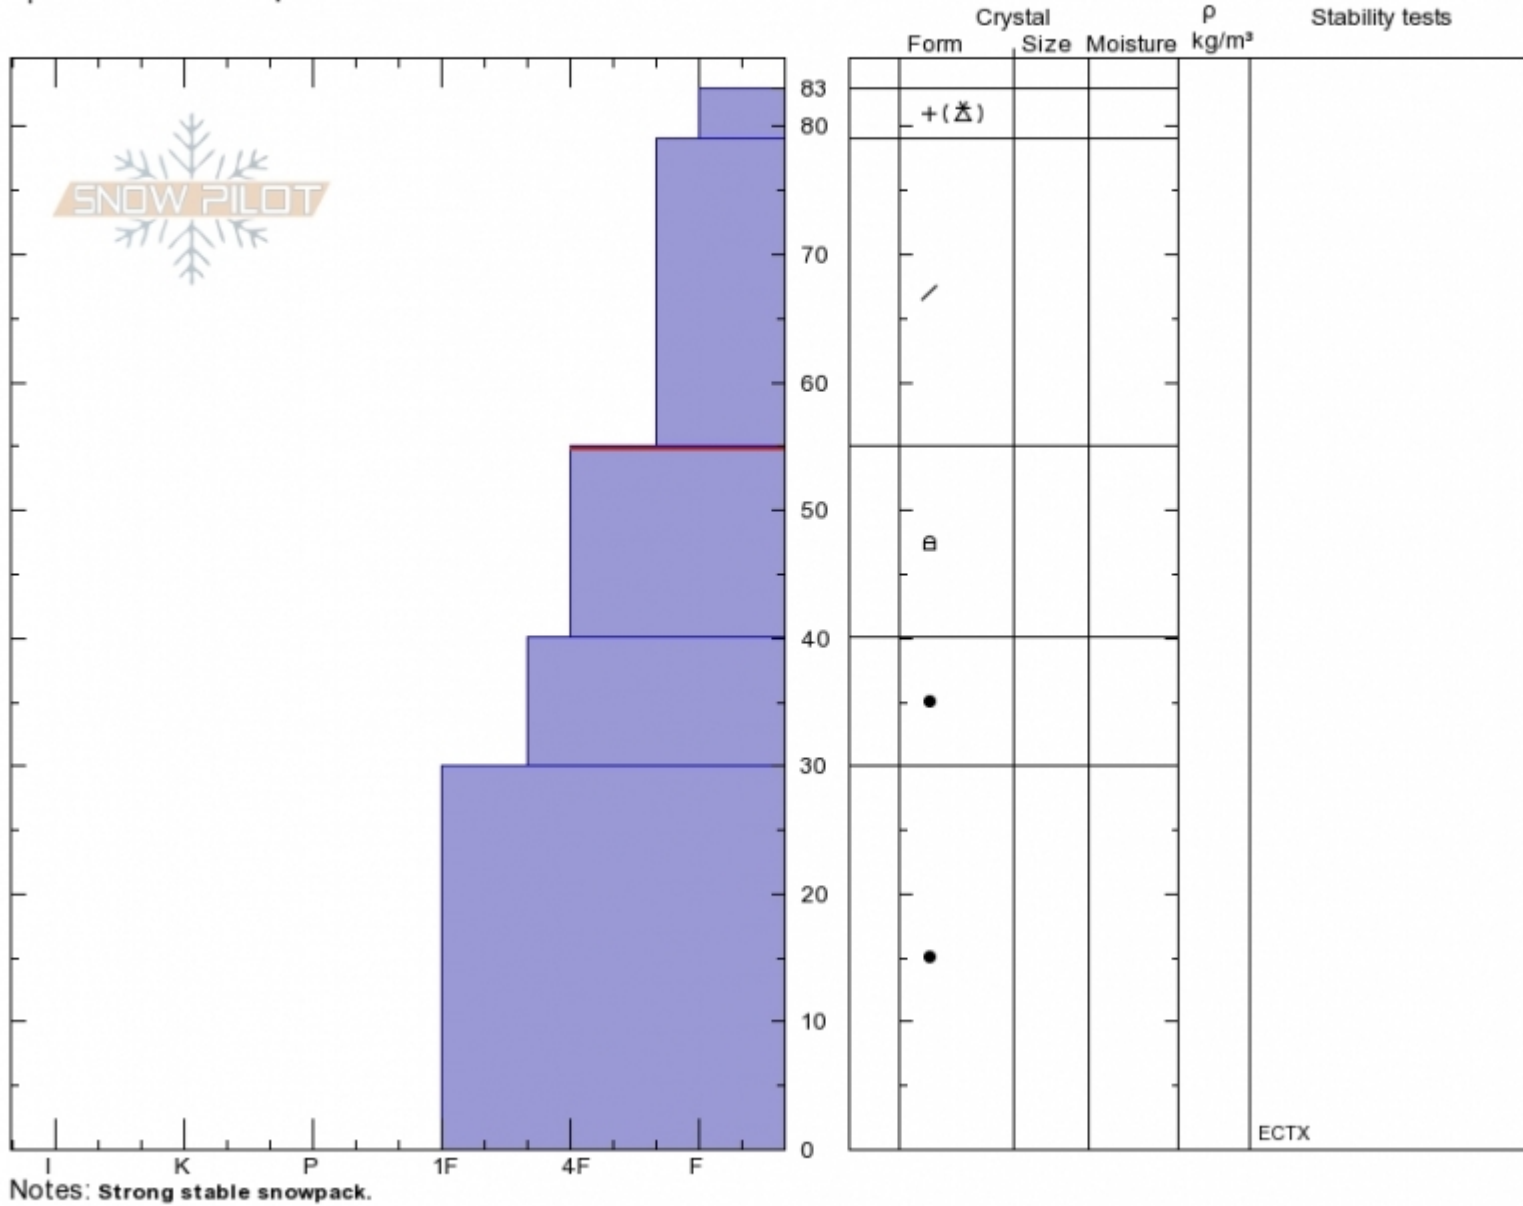

**Bear Basin, NE**  
**Madison Range-N**  
**MT**  
 Elevation: **8800 ft**  
 Aspect: **70°**  
 Specifics: **We skied slope**

**Eric Knoff**  
**Wed Nov 28 12:30 2018**  
 Co-ord:  
 Slope Angle: **28°**  
 Wind Loading: **no**

Stability:  
 Air Temperature: **-5°C**  
 Sky Cover: **SCT**  
 Precipitation: **NO**  
 Wind: **W Light Breeze**

**HS83**  
 Stability Test Notes

Layer No  
**40-55: Pr**

Advisory Region  
 Northern Madison  
 Northern Madison, 2018-11-29