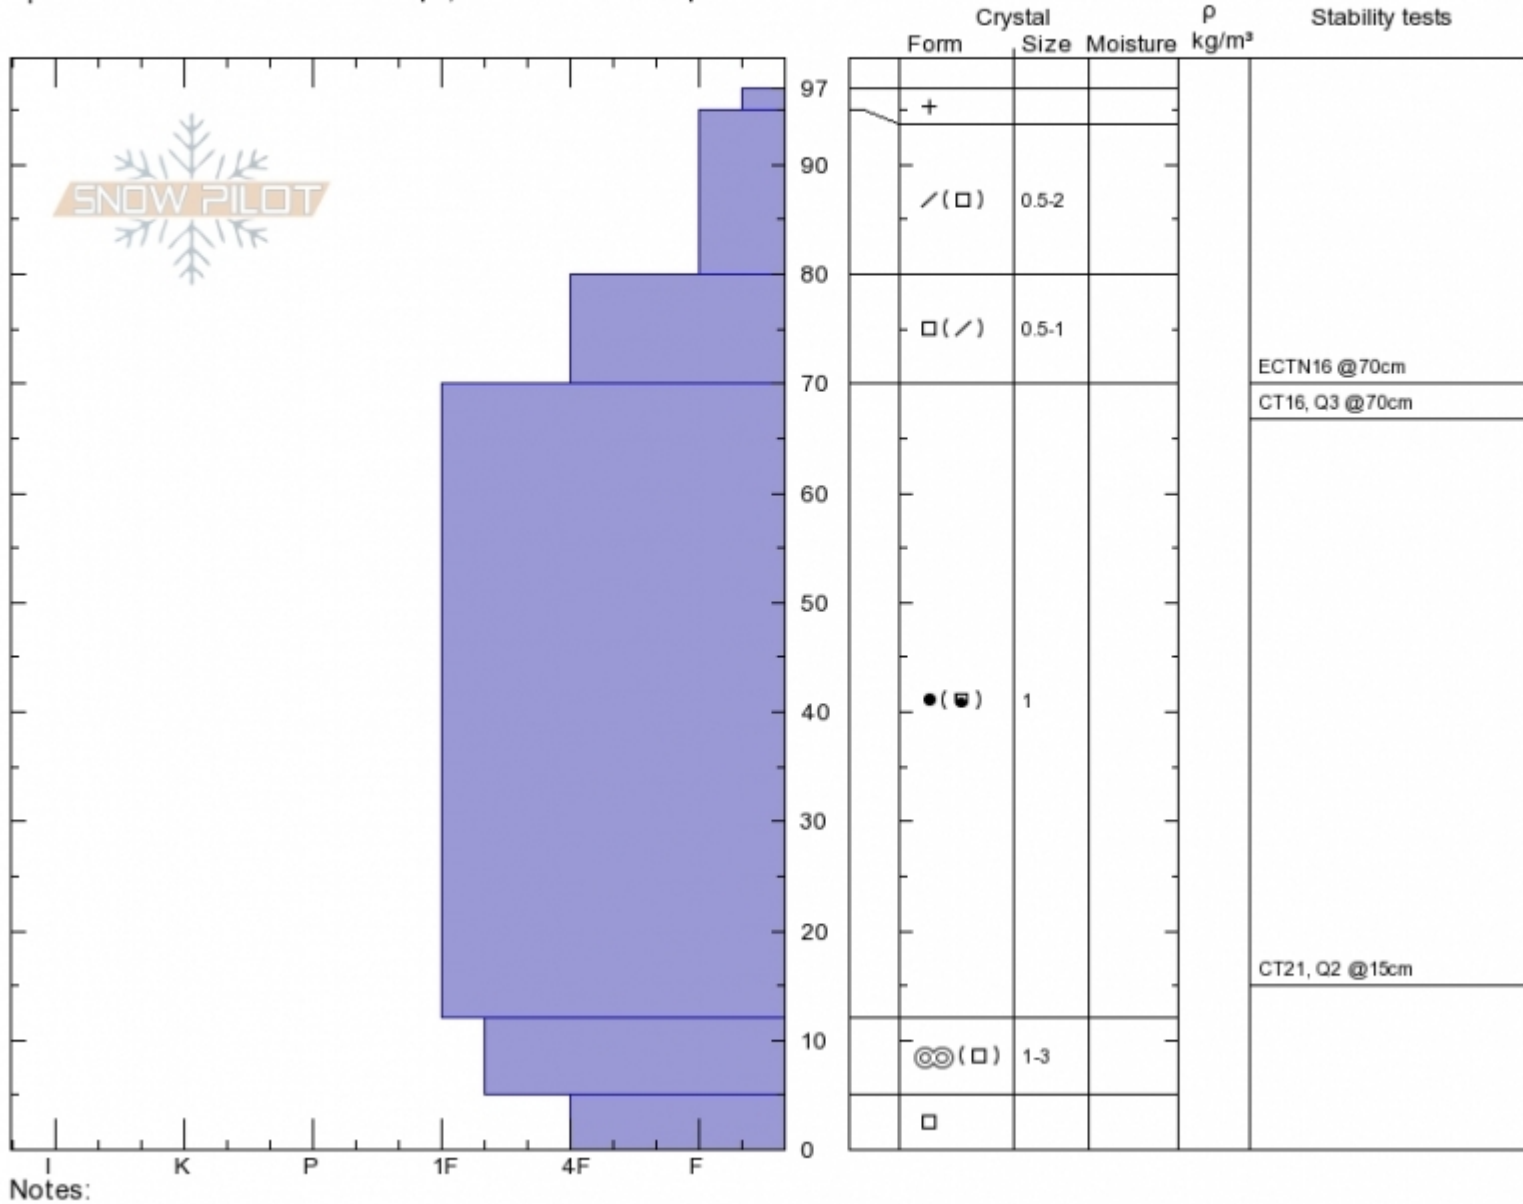

second yellow mule
Madison Range-N
MT
Elevation: 9360 ft
Aspect: 30°
Specifics: Snowmobile tracks on slope; We snowmobiled slope

Alex Marienthal
Thu Dec 6 11:11 2018
Co-ord: 45.17742N, -111.40088W
Slope Angle: 24°
Wind Loading: previous

Stability: **Good**
Air Temperature:
Sky Cover: **CLR**
Precipitation:
Wind: **Calm**

HS97
Stability Test Notes

Layer No

Advisory Region
Northern Madison
Northern Madison, 2018-12-07