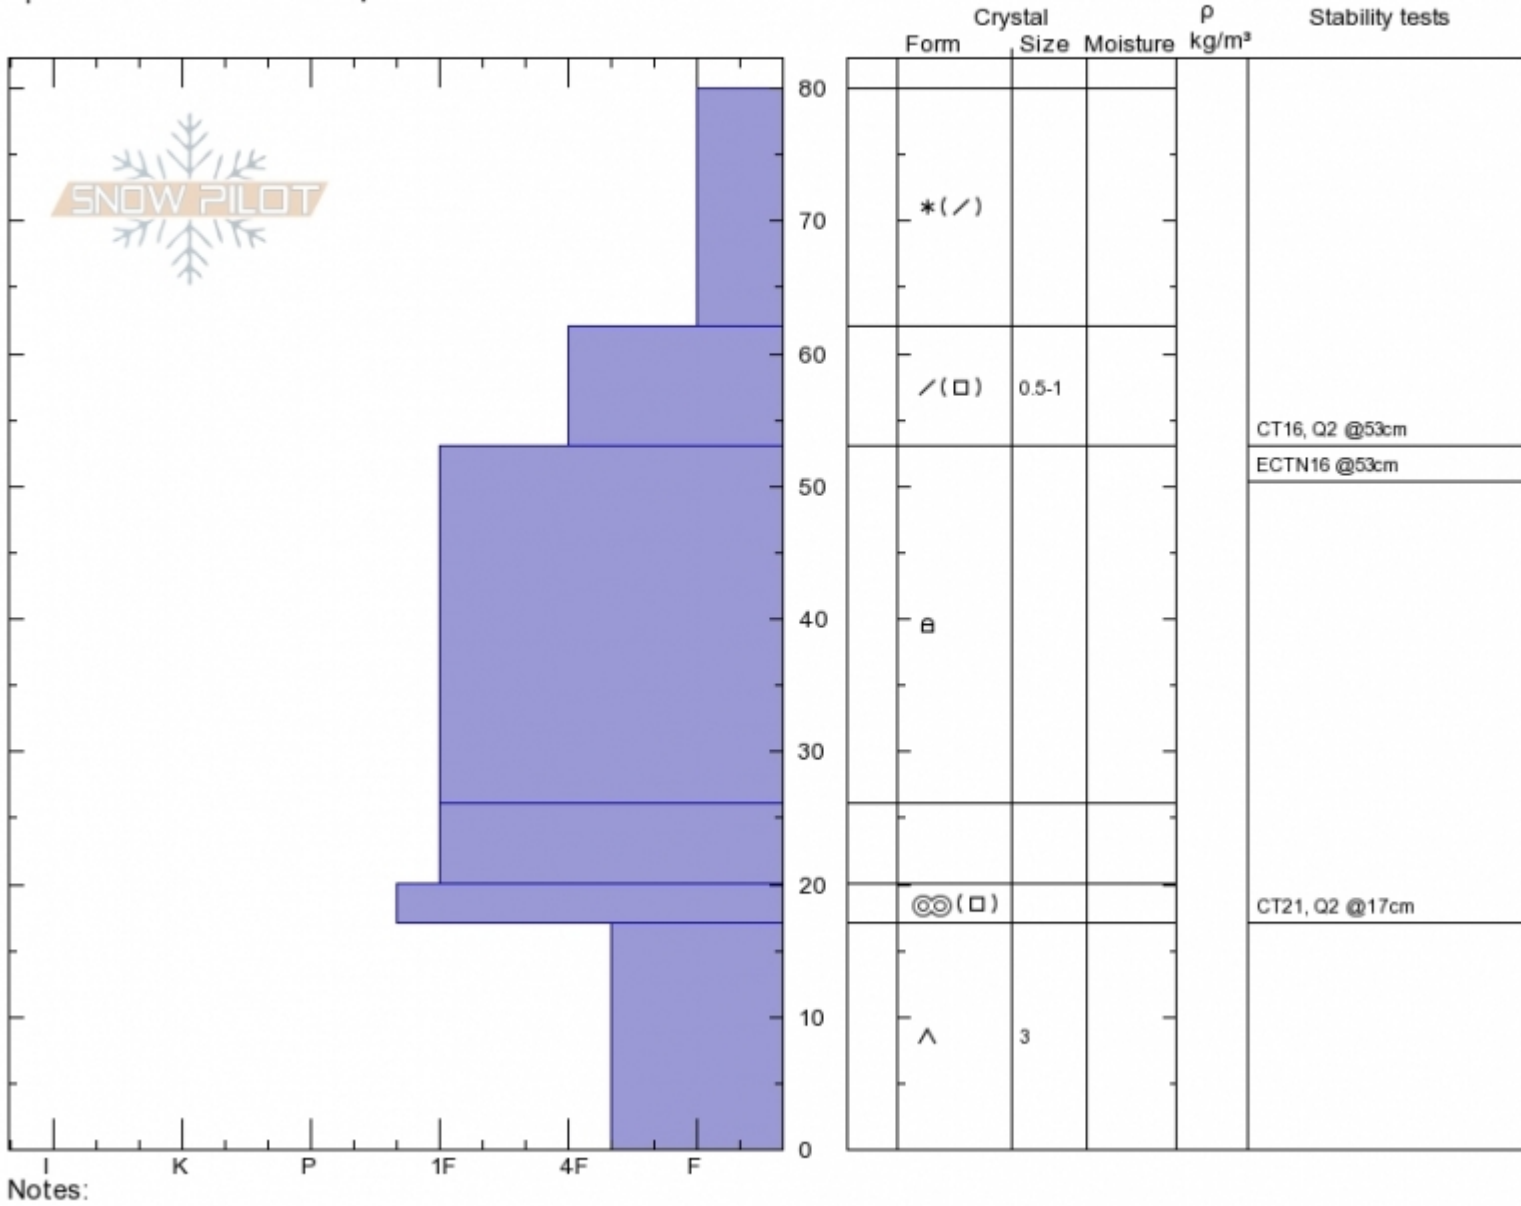

first yellow mule
Madison Range-N
MT
Elevation: **9355 ft**
Aspect: **9°**
Specifics: **We snowmobiled slope**

Alex Marienthal
Thu Dec 6 12:45 2018
Co-ord: **45.17548N, -111.38575W**
Slope Angle: **25°**
Wind Loading:

Stability: **Good**
Air Temperature:
Sky Cover: **CLR**
Precipitation:
Wind: **Calm**

HS80
Stability Test Notes

Layer No

Advisory Region
Northern Madison
Northern Madison, 2018-12-07