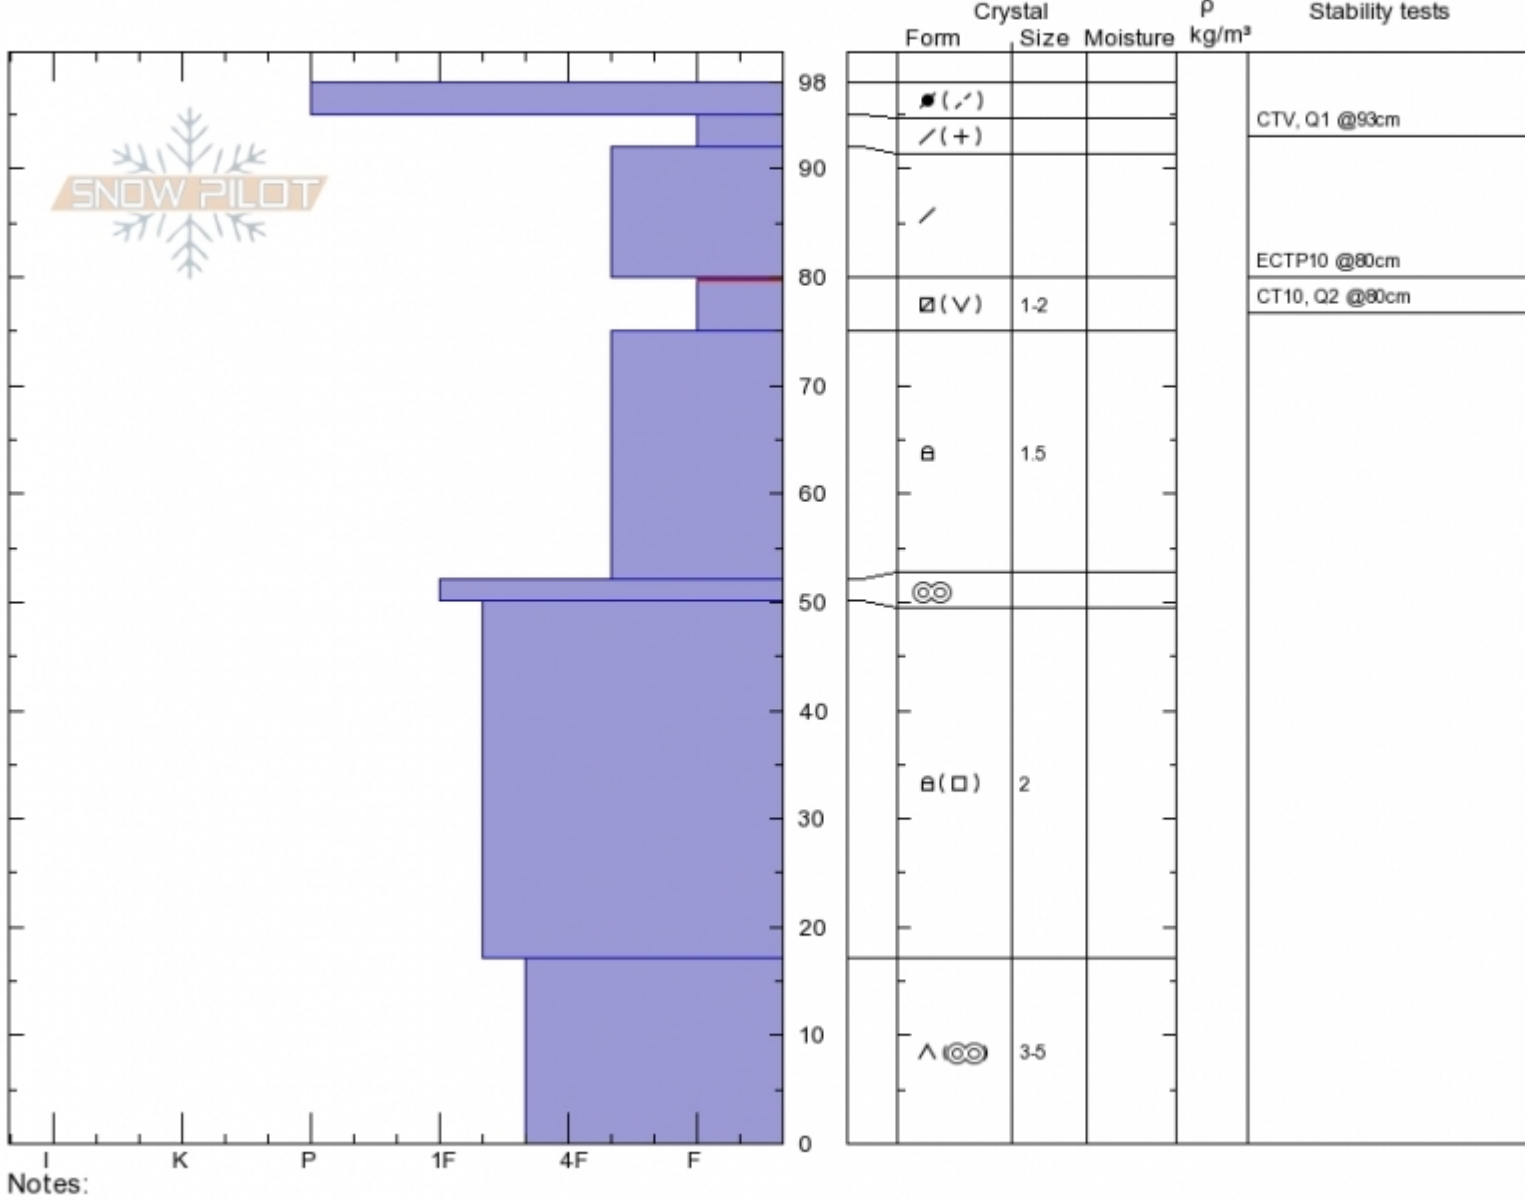

Second Yellow Mule  
Madison Range-N  
MT

Elevation: 9380 ft  
Aspect: 45°

Alex Marienthal  
Sun Dec 16 10:20 2018  
Co-ord: 45.17730N, -111.40087W  
Slope Angle: 30°  
Wind Loading: yes

Stability: **Poor**  
Air Temperature:  
Sky Cover: **SCT**  
Precipitation:  
Wind: **Calm**

HS98  
Stability Test Notes

Layer No  
75-80: Pr  
0-17: Icy r

Specifics: Cracking; Recent activity on similar slopes; Recent activity on different slopes; Snowmobile tracks on slope

Advisory Region  
Northern Madison  
**Avalanche Details:** [Snowmobiler triggered wind slab on Buck Ridge](#)  
Northern Madison, 2018-12-16