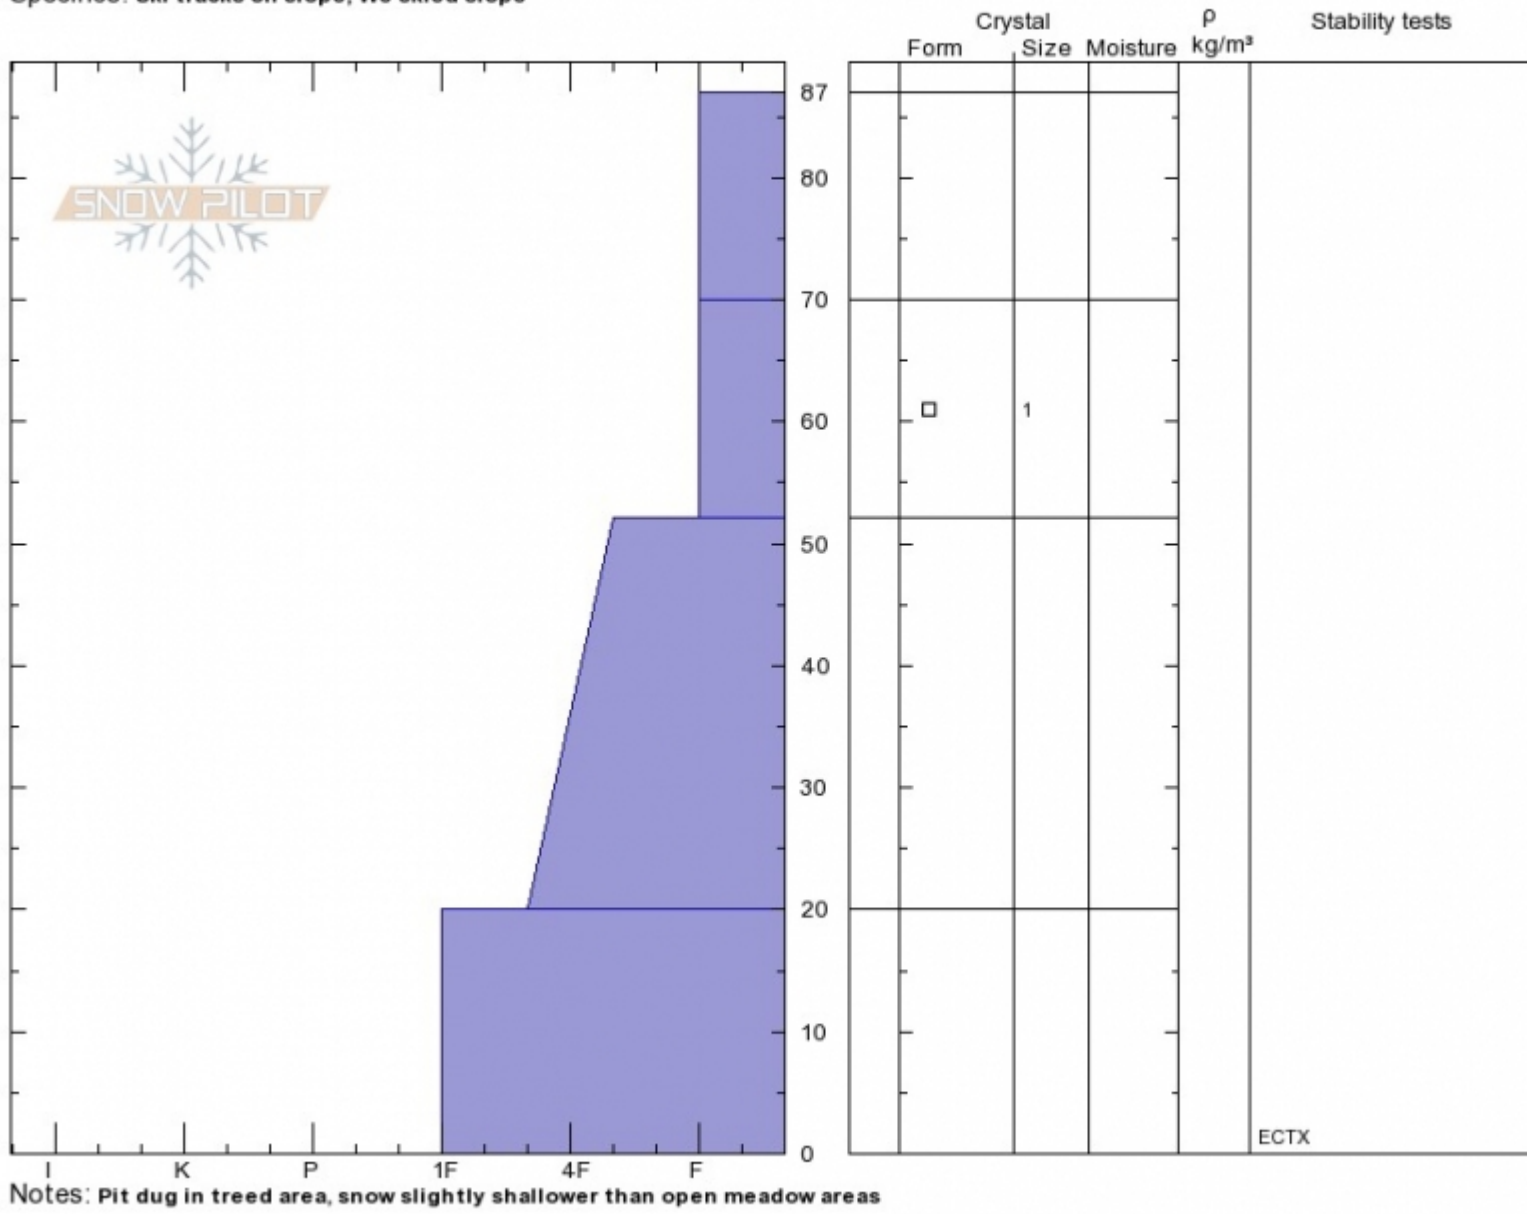

Bear Basin
Madison Range-N
MT
 Elevation: **8870 ft**
 Aspect: **90°**
 Specifics: **Ski tracks on slope; We skied slope**

Spencer Jonas
Wed Dec 19 13:00 2018
 Co-ord:
 Slope Angle: **25°**
 Wind Loading:

Stability:
 Air Temperature:
 Sky Cover: **BKN**
 Precipitation: **S-1**
 Wind:

HS87
 Stability Test Notes

Layer No
52-70: Pro

Advisory Region
 Northern Madison
 Northern Madison, 2018-12-19