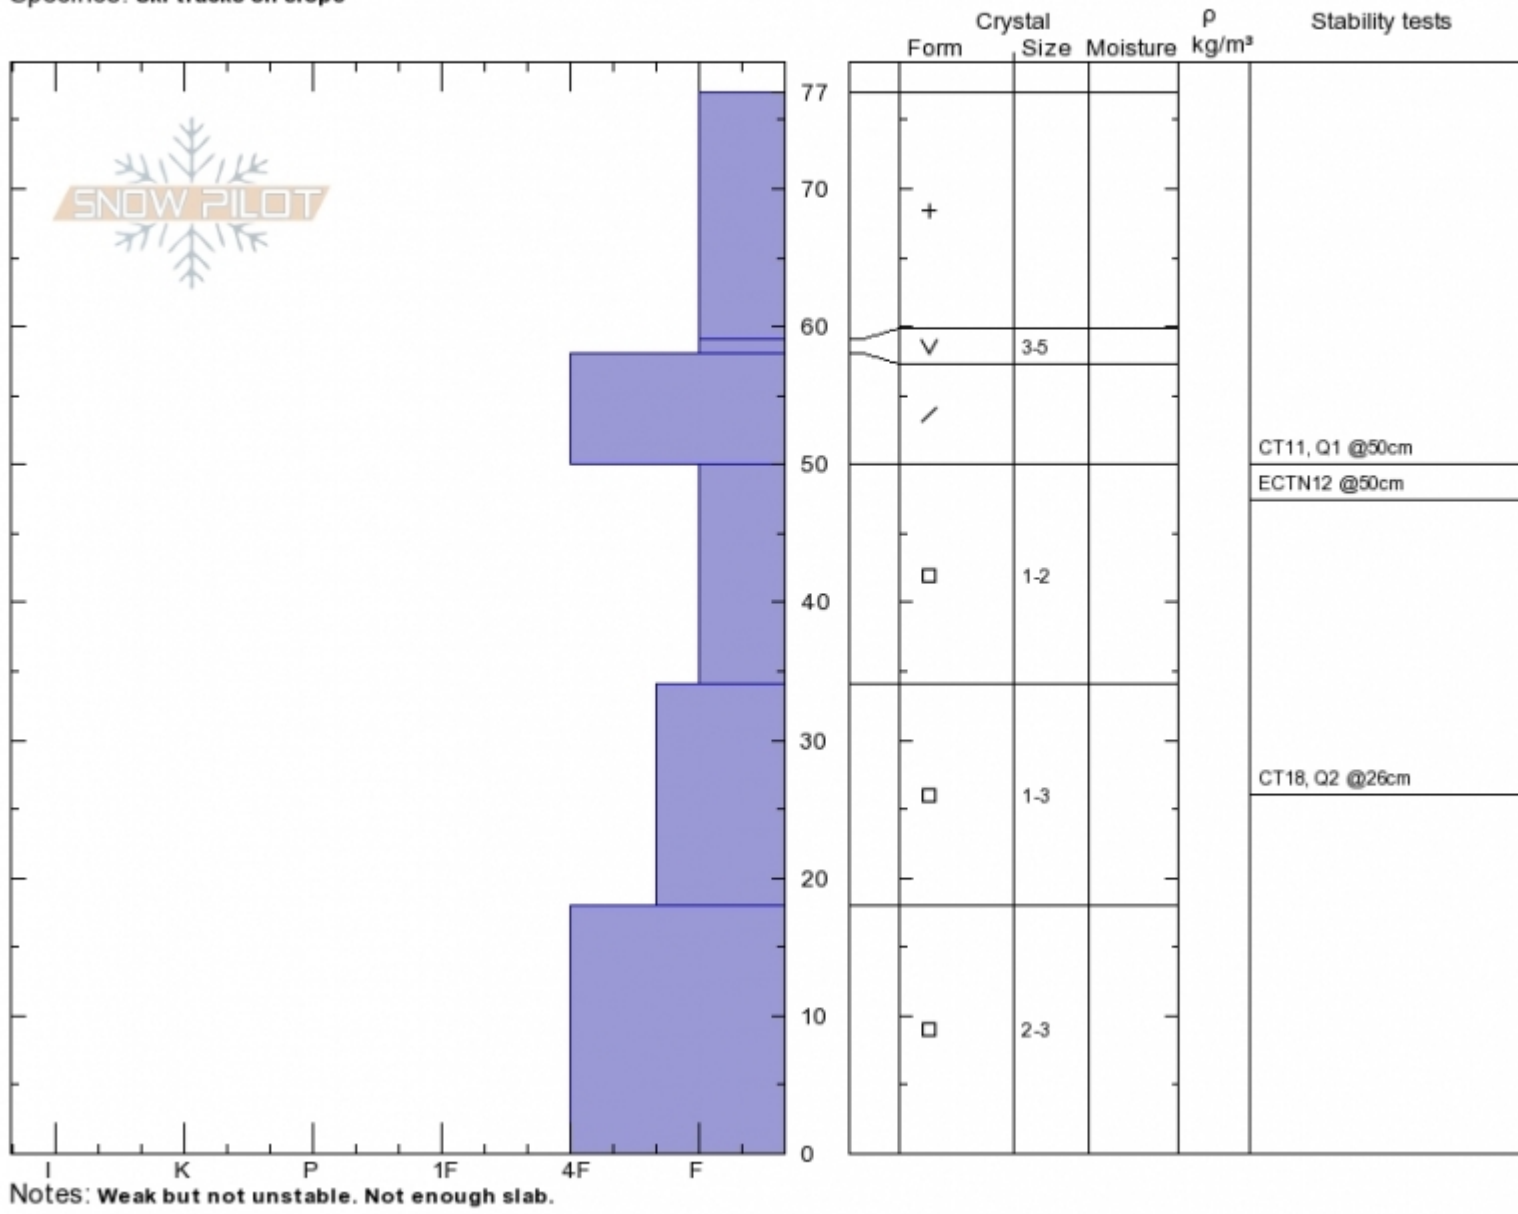

**Bacon Rind NE**  
**Madison Range-S**  
**MT**  
 Elevation: **8800 ft**  
 Aspect: **70°**  
 Specifics: **Ski tracks on slope**

**Eric Knoff**  
**Thu Dec 20 12:30 2018**  
 Co-ord: **44.97001N, -111.09540W**  
 Slope Angle: **26°**  
 Wind Loading: **no**

Stability: **Fair**  
 Air Temperature: **-5°C**  
 Sky Cover: **SCT**  
 Precipitation: **S-1**  
 Wind: **SW Moderate**

**HS77**  
**Stability Test Notes**

Layer No  
**34-50: Pr**

Advisory Region  
 Southern Madison  
 Southern Madison, 2018-12-20