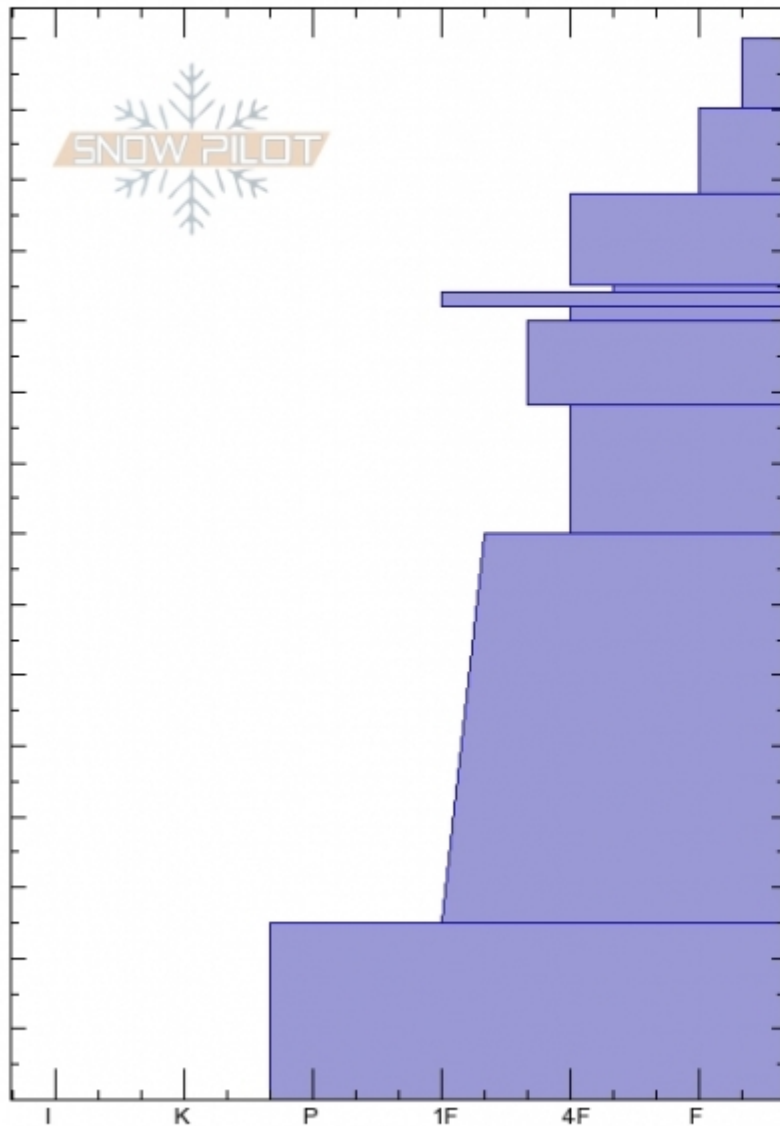

**The Throne - 27 Dec**  
**Bridger Range**  
**MT**  
 Elevation: **8080 ft**  
 Aspect: **93°**  
 Specifics: **We skied slope**

**Alex Marienthal**  
**Thu Dec 27 11:39 2018**  
 Co-ord: **45.88420N, -110.94986W**  
 Slope Angle: **30°**  
 Wind Loading: **no**

Stability: **Good**  
 Air Temperature: **-11°C**  
 Sky Cover: **BKN**  
 Precipitation: **S1**  
 Wind: **Calm**

**HS150**  
**Stability Test Notes**

Layer No

Notes:

Crystal Form	Crystal Size	Moisture	ρ kg/m³	Stability tests
*				
+				
⊗				ECTN16 @115cm
□	0.5			
⊖				
⊖	1-1.5			
⊙				