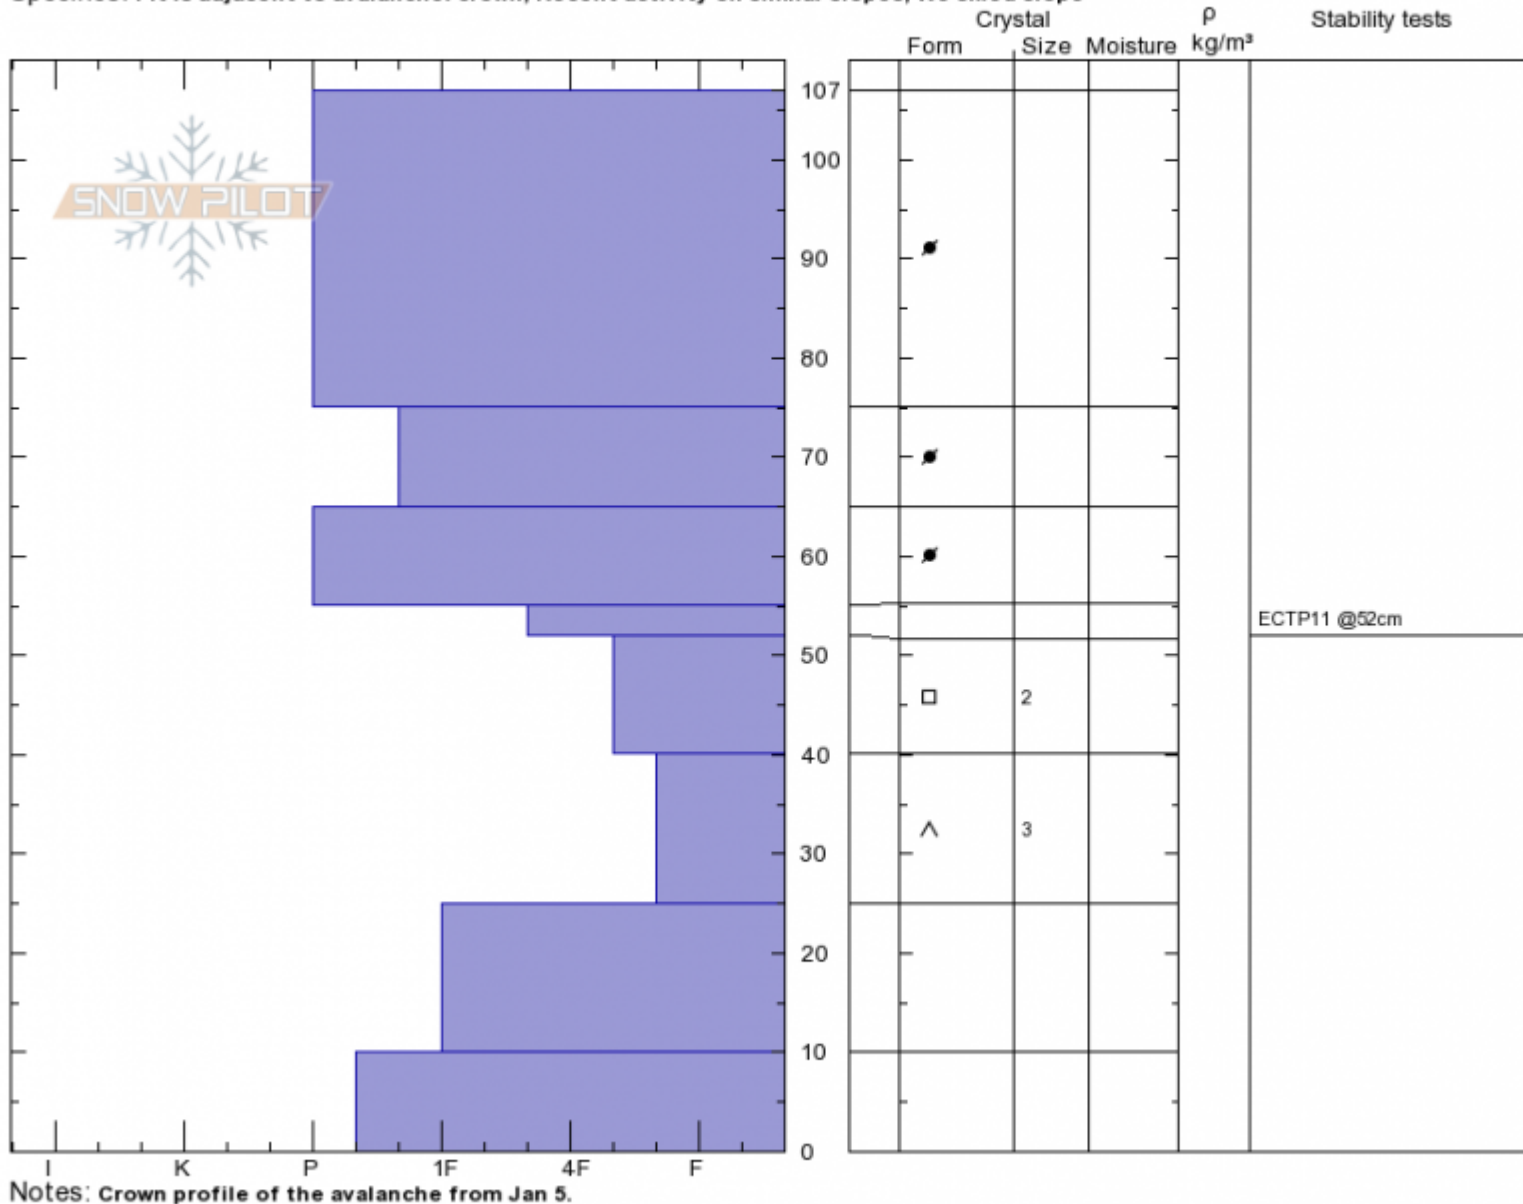

Ross Peak/Throne
Bridger Range
MT
 Elevation: **8129 ft**
 Aspect: **90°**

Andrew Schauer
Mon Jan 7 11:53 2019
 Co-ord: **45.86707N, -110.95491W**
 Slope Angle: **36°**
 Wind Loading: **previous**

Stability:
 Air Temperature:
 Sky Cover: **BKN**
 Precipitation: **S-1**
 Wind: **N Moderate**

HS107 PS0
Stability Test Notes

Layer No
40-52: Pro

Specifics: Pit is adjacent to avalanche: crown; Recent activity on similar slopes; We skied slope

Longitude
 -110.96W
 Latitude
 45.87N

Avalanche Details: [Avalanche near Ross Peak/Throne](#)
 No Region, 2019-01-07