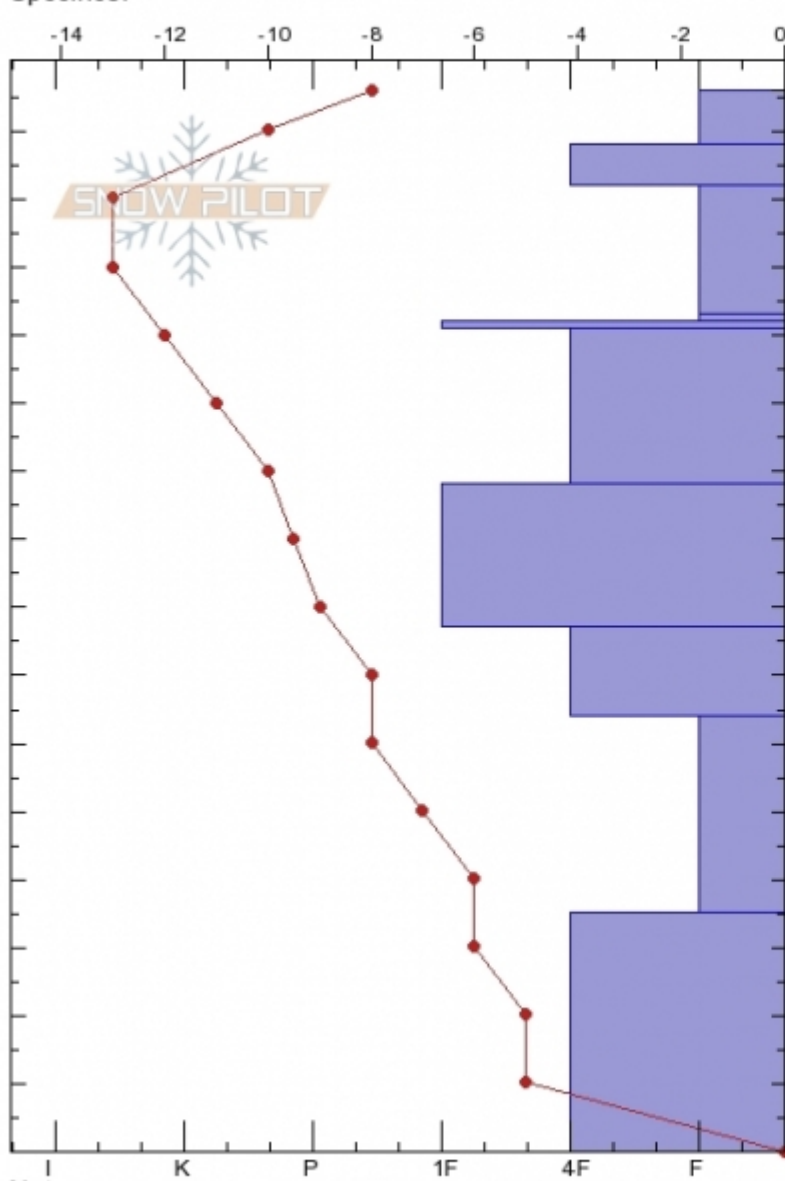

Green Lake
 Cooke City
 MT
 Elevation: 9800 ft
 Aspect: 235°
 Specifics:

Logan DeMarcus
 Tue Jan 8 14:45 2019
 Co-ord: 45.10110N, -109.89920W
 Slope Angle: 27°
 Wind Loading: previous

Stability: Poor
 Air Temperature: -5°C
 Sky Cover: CLR
 Precipitation: NO
 Wind: SW Light Breeze

HS156 PS15
 Stability Test Notes

Layer No
 122-123: P

Form	Crystal Size	Moisture	ρ kg/m³	Stability tests
/	2	D		STE @148cm
/	2	D		ECTN12 @148cm
/	1.5	D		ECTN30 @135cm
/	1.5	D		CT13 @135cm
∨	2	D		ECTN22 @122cm
⊙	1	D		CT23, SC @122cm
				STE @122cm
□	1.5	D		ECTP24 @110cm
				STE @98cm
•	1	D		
•	1	D		
⊖	2	D		
∧	3	D		
				STM @0cm
				CT23 @0cm