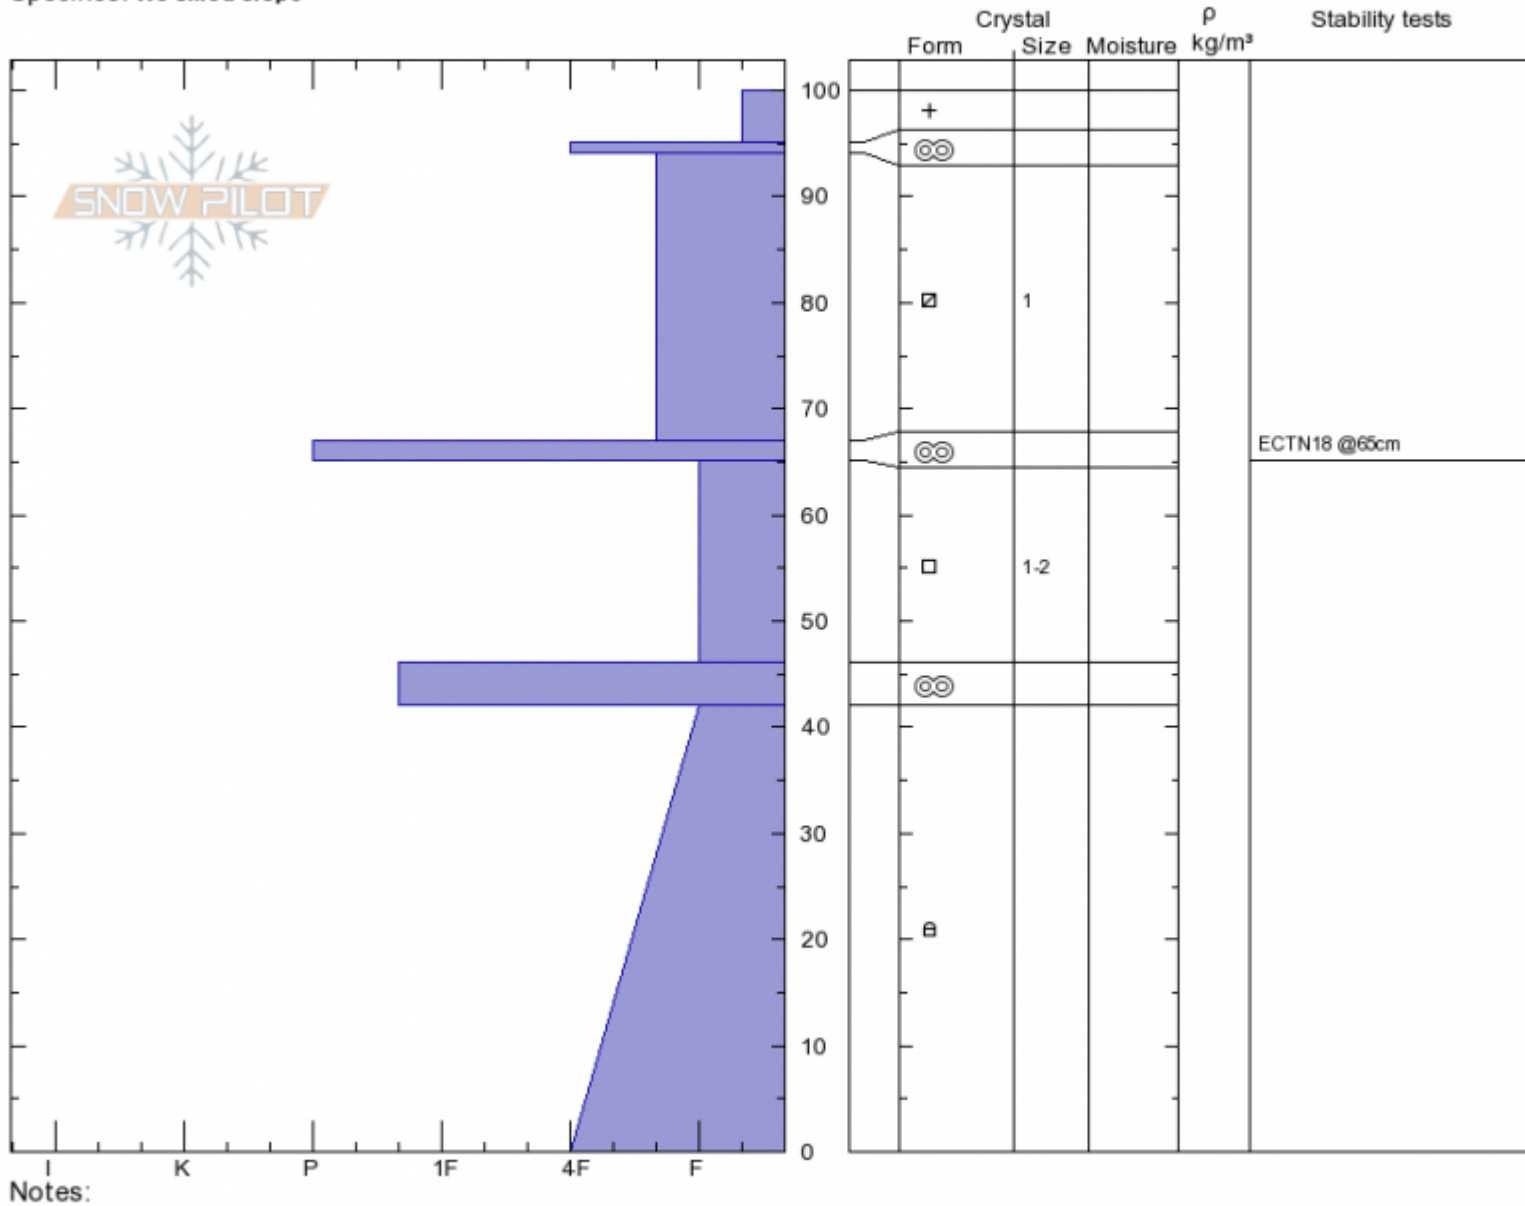

Rasta Chutes
Cooke City
MT
 Elevation: **9997 ft**
 Aspect: **183°**
 Specifics: **We skied slope**

Andrew Schauer
Tue Jan 8 16:20 2019
 Co-ord: **45.07111N, -109.94462W**
 Slope Angle: **33°**
 Wind Loading: **no**

Stability: **Fair**
 Air Temperature: **-10°C**
 Sky Cover: **CLR**
 Precipitation: **NO**
 Wind: **Calm**

HS100
Stability Test Notes

Layer No
46-65: Pr

Advisory Region
 Cooke City
 Longitude
 -109.95W
 Latitude
 45.07N
 Cooke City, 2019-01-08