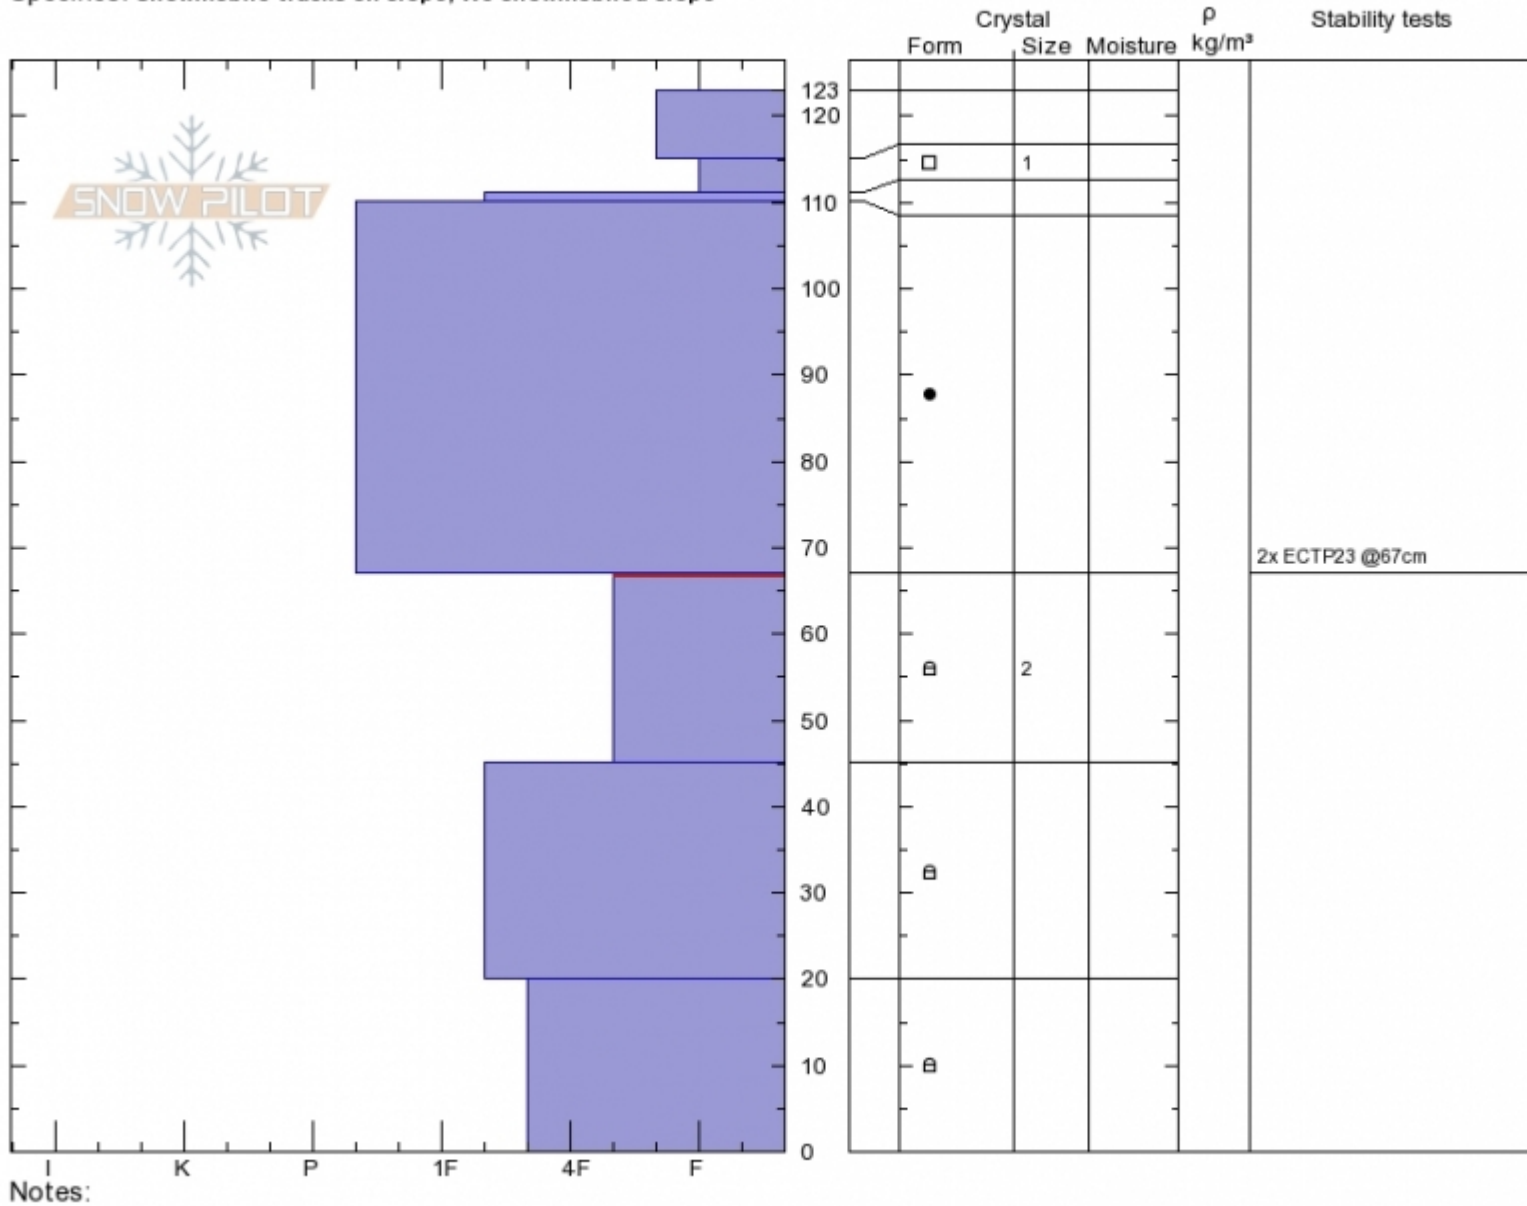

2nd Yellow Mule
Madison Range-N
MT
 Elevation: **9400 ft**
 Aspect: **45°**
 Specifics: **Snowmobile tracks on slope; We snowmobiled slope**

Ian Hoyer
Sun Jan 13 11:00 2019
 Co-ord: **45.17756N, -111.40034W**
 Slope Angle: **30°**
 Wind Loading:

Stability: **Fair**
 Air Temperature:
 Sky Cover: **CLR**
 Precipitation: **NO**
 Wind: **Calm**

HS123
Stability Test Notes

Layer No
45-67: Pr

Advisory Region
 Northern Madison
 Northern Madison, 2019-01-13