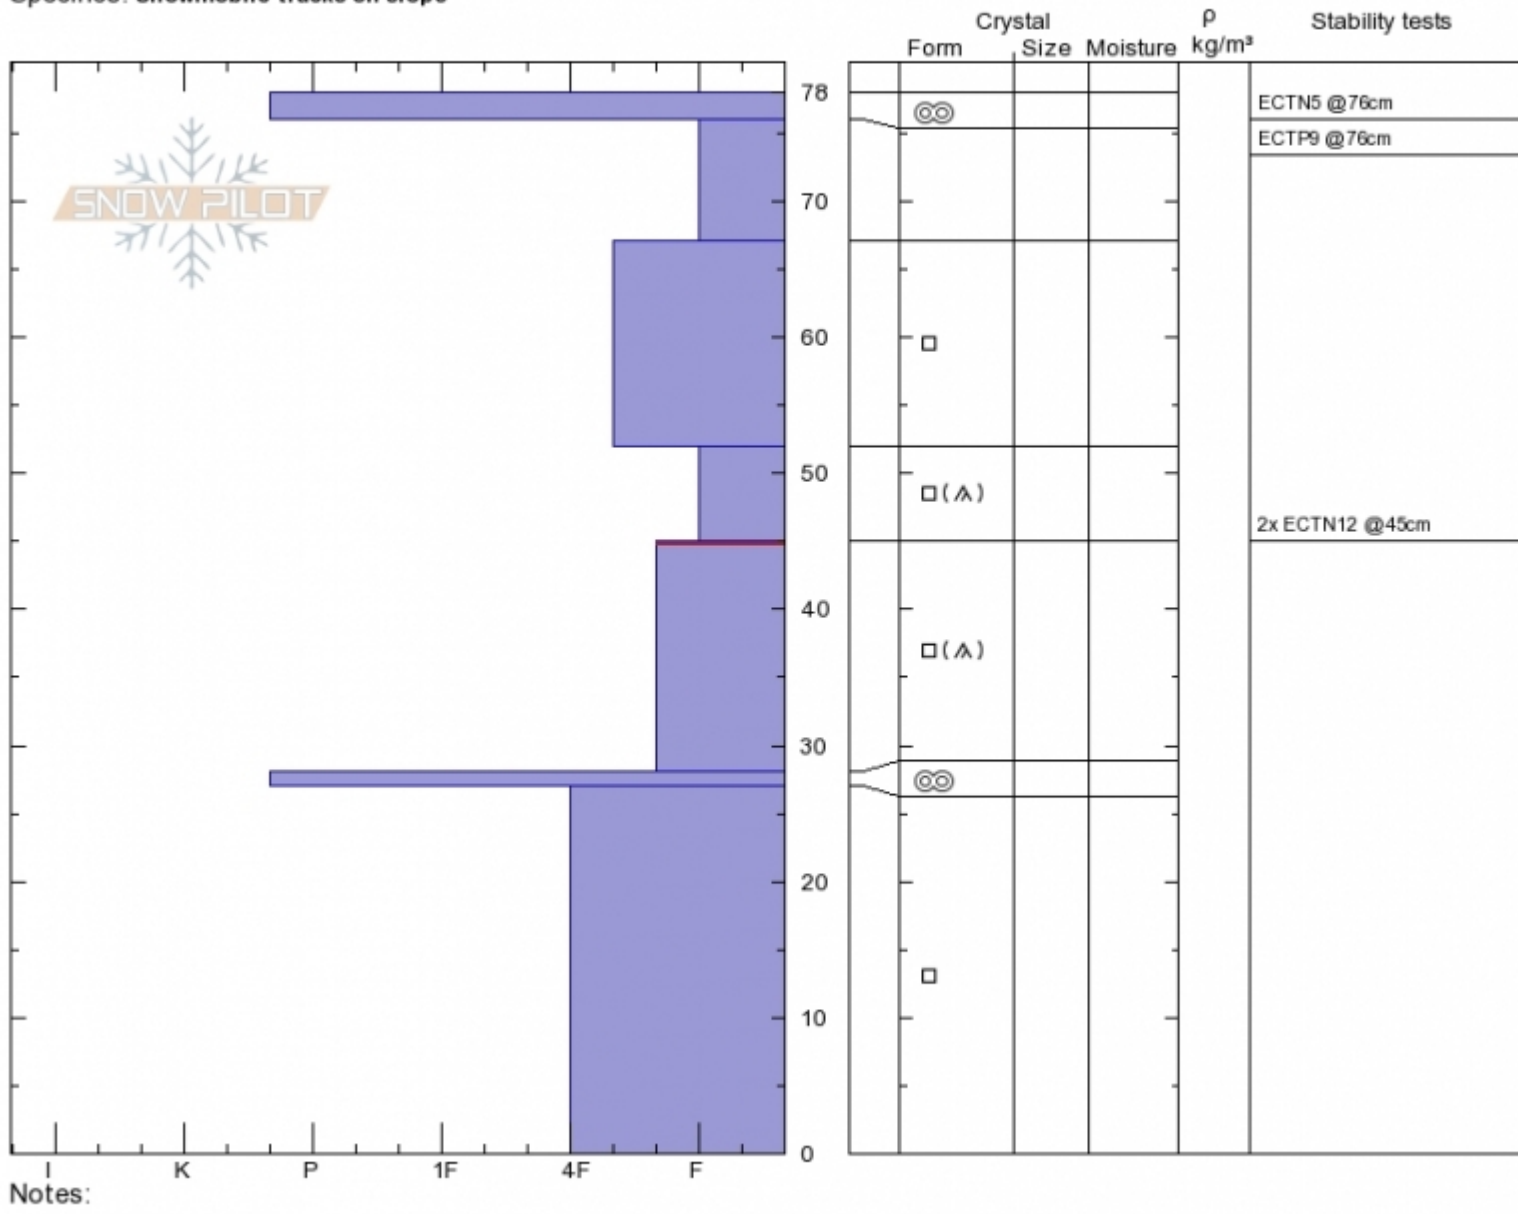

Wilderness Boundary
 Madison Range-S
 MT
 Elevation: 8780 ft
 Aspect: 230°
 Specifics: Snowmobile tracks on slope

Doug Chabot-Admin
 Tue Jan 15 11:00 2019
 Co-ord: 44.97681N, -111.35960W
 Slope Angle: 32°
 Wind Loading:

Stability: Good
 Air Temperature: -6°C
 Sky Cover: SCT
 Precipitation: NO
 Wind:

HS78 PF78
 Stability Test Notes

Layer No
 28-45: Pro

Advisory Region
 Southern Madison
 Southern Madison, 2019-01-16