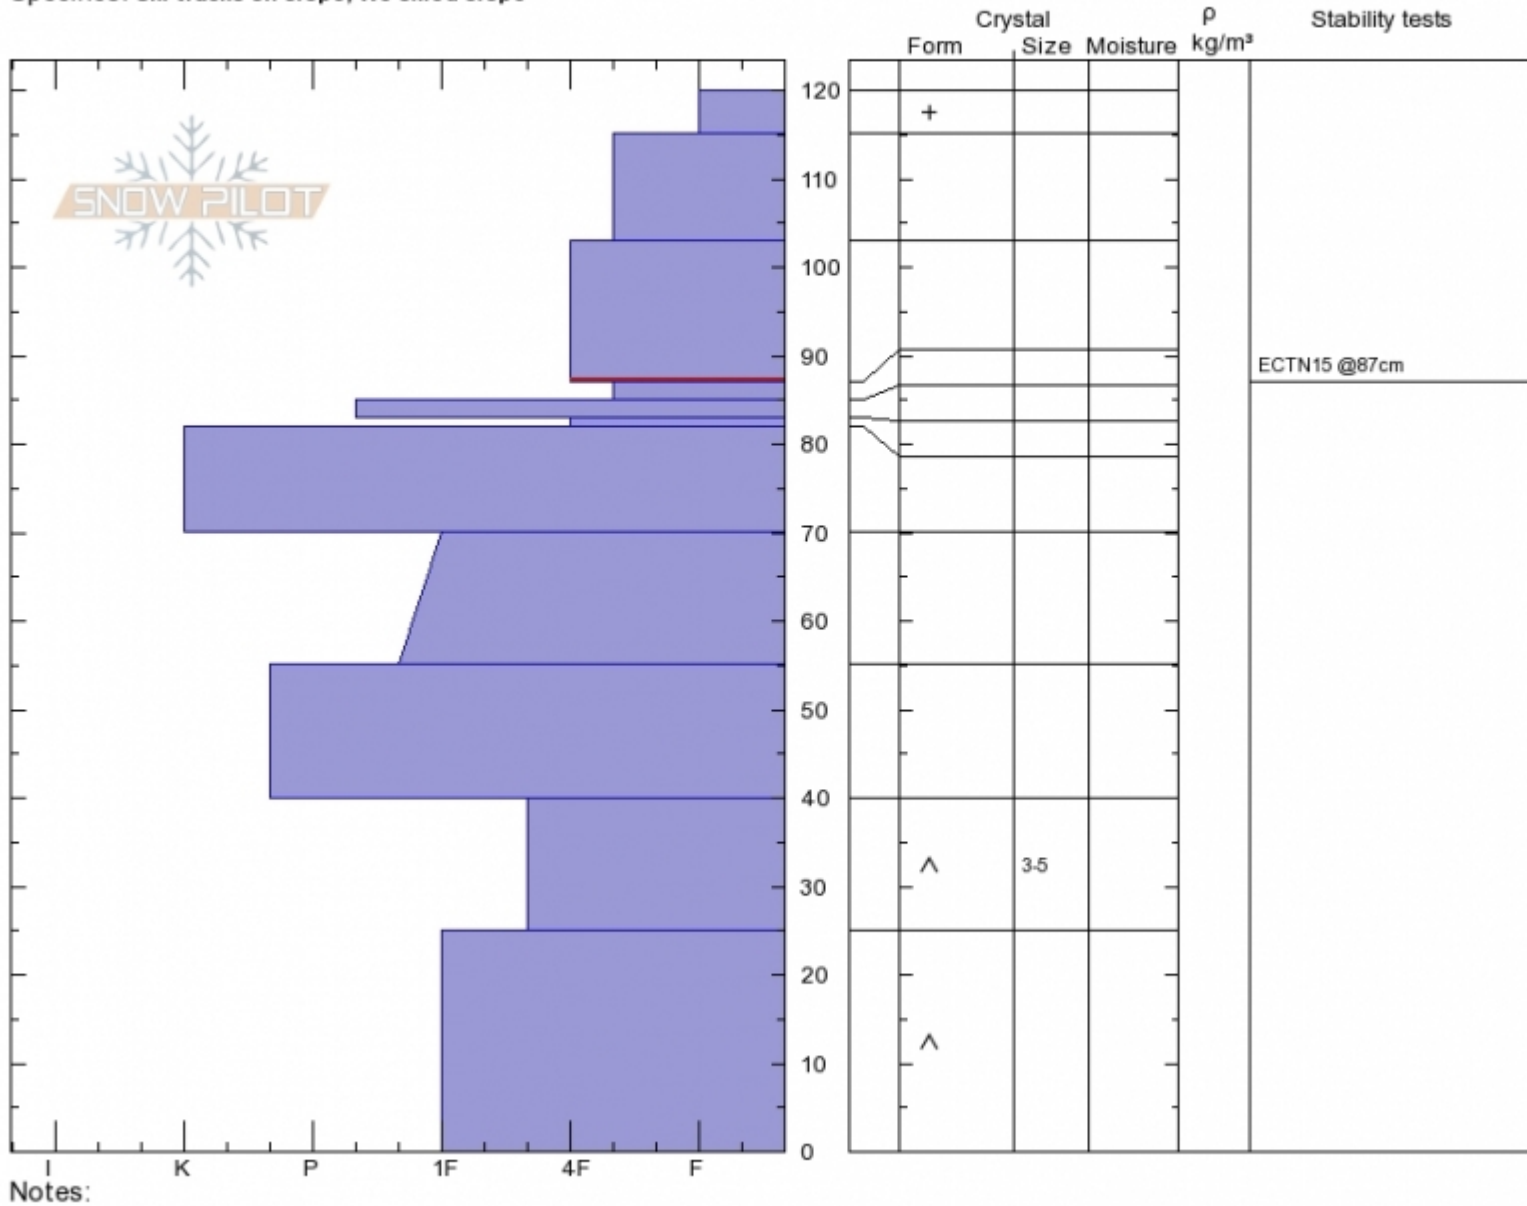

**Throne (Lower)**  
**Bridger Range**  
**MT**  
 Elevation: **7850 ft**  
 Aspect: **95°**  
 Specifics: **Ski tracks on slope; We skied slope**

**Ian Hoyer**  
**Sun Jan 20 11:00 2019**  
 Co-ord: **45.88444N, -110.94860W**  
 Slope Angle: **28°**  
 Wind Loading:

Stability: **Fair**  
 Air Temperature:  
 Sky Cover: **OVC**  
 Precipitation: **S-1**  
 Wind: **Calm**

**HS120**  
**Stability Test Notes**

Layer No  
**87-103: P**

Advisory Region  
 Bridger Range  
 Longitude  
 -110.93W  
 Latitude  
 45.80N  
 Bridger Range, 2019-01-20