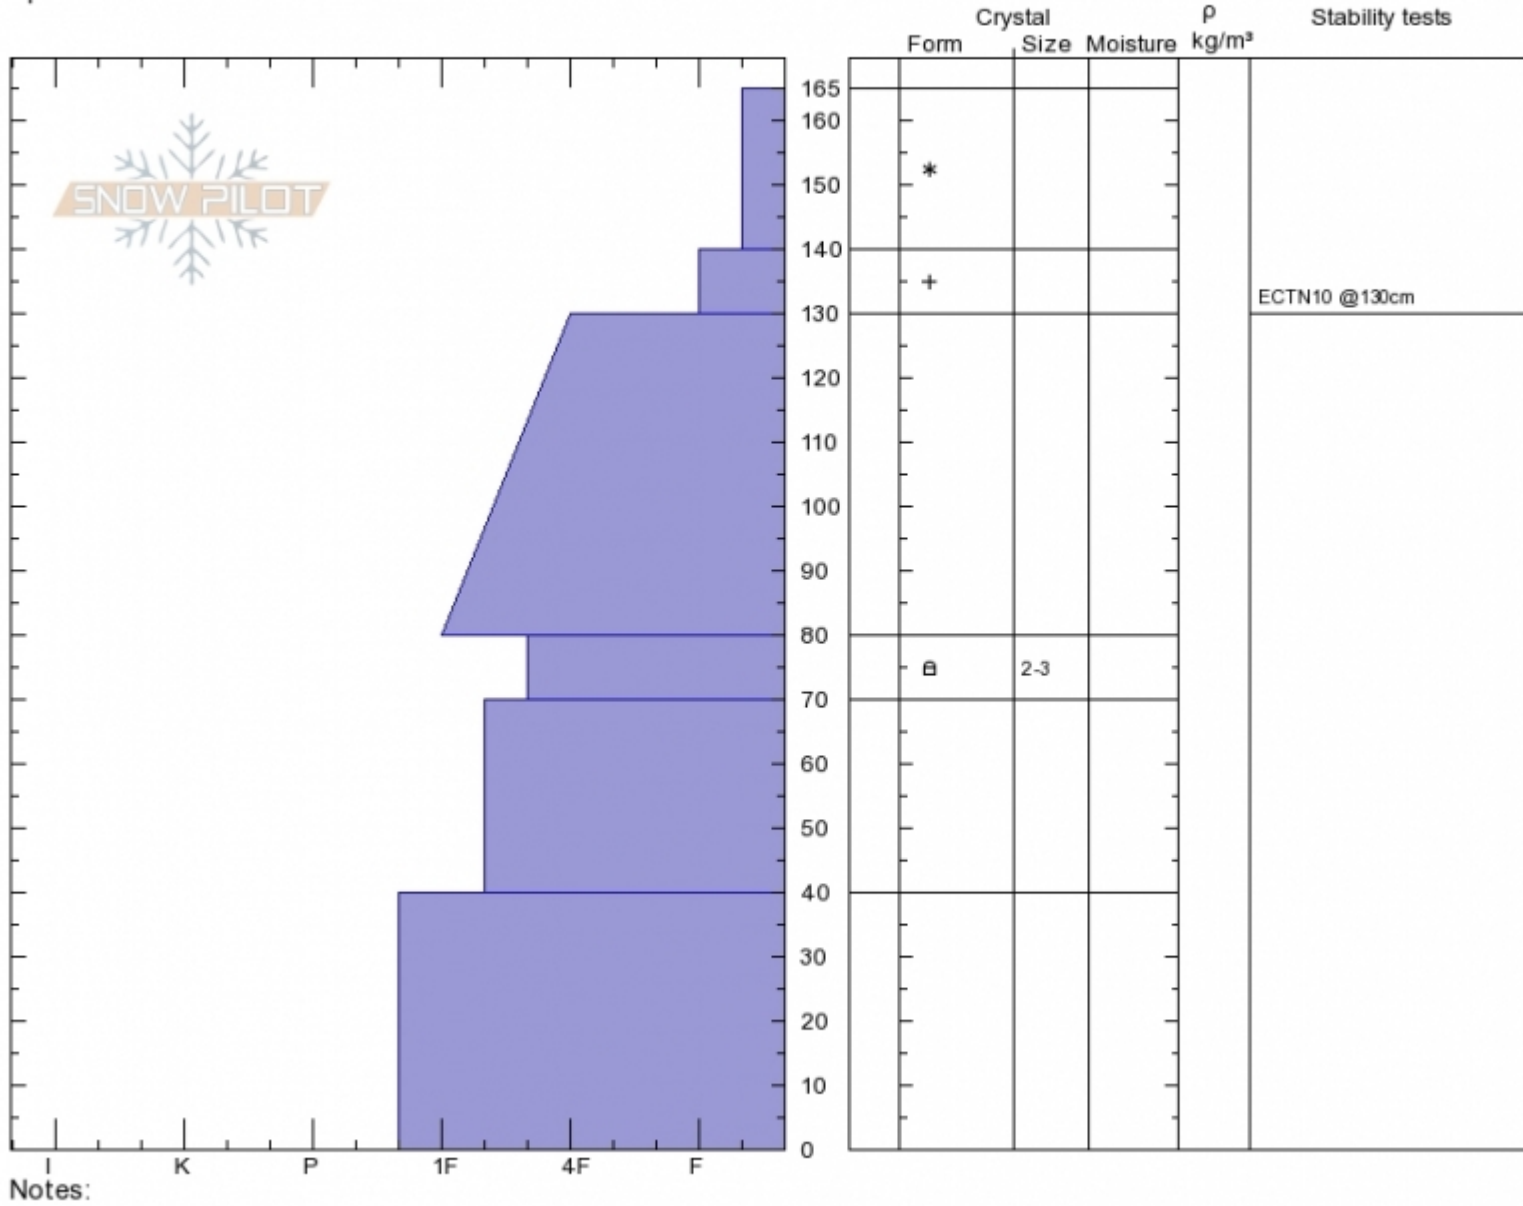

Henderson/Petersons  
 Cooke City  
 MT  
 Elevation: 9360 ft  
 Aspect: 37°  
 Specifics:

Alex Marienthal  
 Sat Jan 19 12:40 2019  
 Co-ord: 45.04732N, -109.92216W  
 Slope Angle: 23°  
 Wind Loading:

Stability: **Good**  
 Air Temperature:  
 Sky Cover: **OVC**  
 Precipitation: **S2**  
 Wind: **SW Light Breeze**

HS165  
 Stability Test Notes

Layer No

Advisory Region  
 Cooke City  
 Cooke City, 2019-01-21