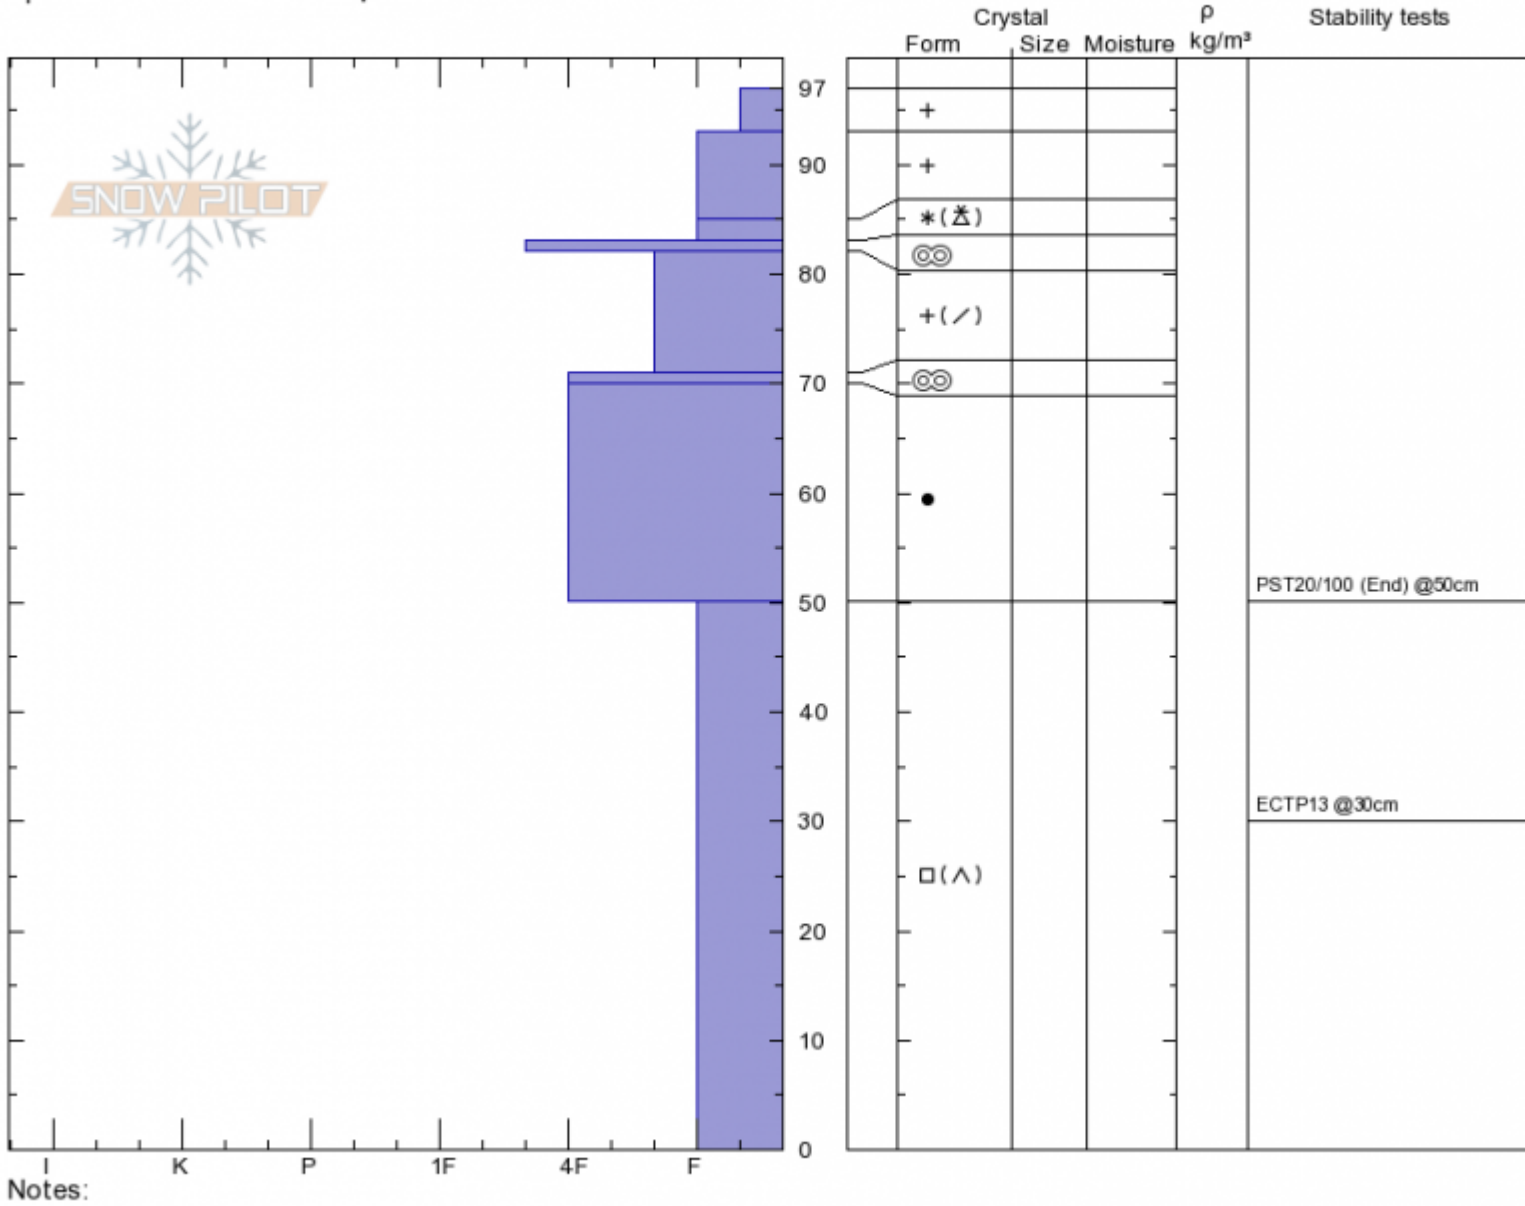

Teepee Basin  
 Madison Range-S  
 MT  
 Elevation: 9000 ft  
 Aspect: 120°  
 Specifics: We snowmobiled slope

Andrew Schauer  
 Tue Jan 22 13:00 2019  
 Co-ord: 44.91251N, -111.16567W  
 Slope Angle: 20°  
 Wind Loading: no

Stability: Fair  
 Air Temperature:  
 Sky Cover: SCT  
 Precipitation: NO  
 Wind: Calm

HS97 PF80  
 Stability Test Notes

Layer No  
 0-50: Prob

Notes:  
 Advisory Region  
 Southern Madison  
 Longitude  
 -111.17W  
 Latitude  
 44.91N  
 Southern Madison, 2019-01-22