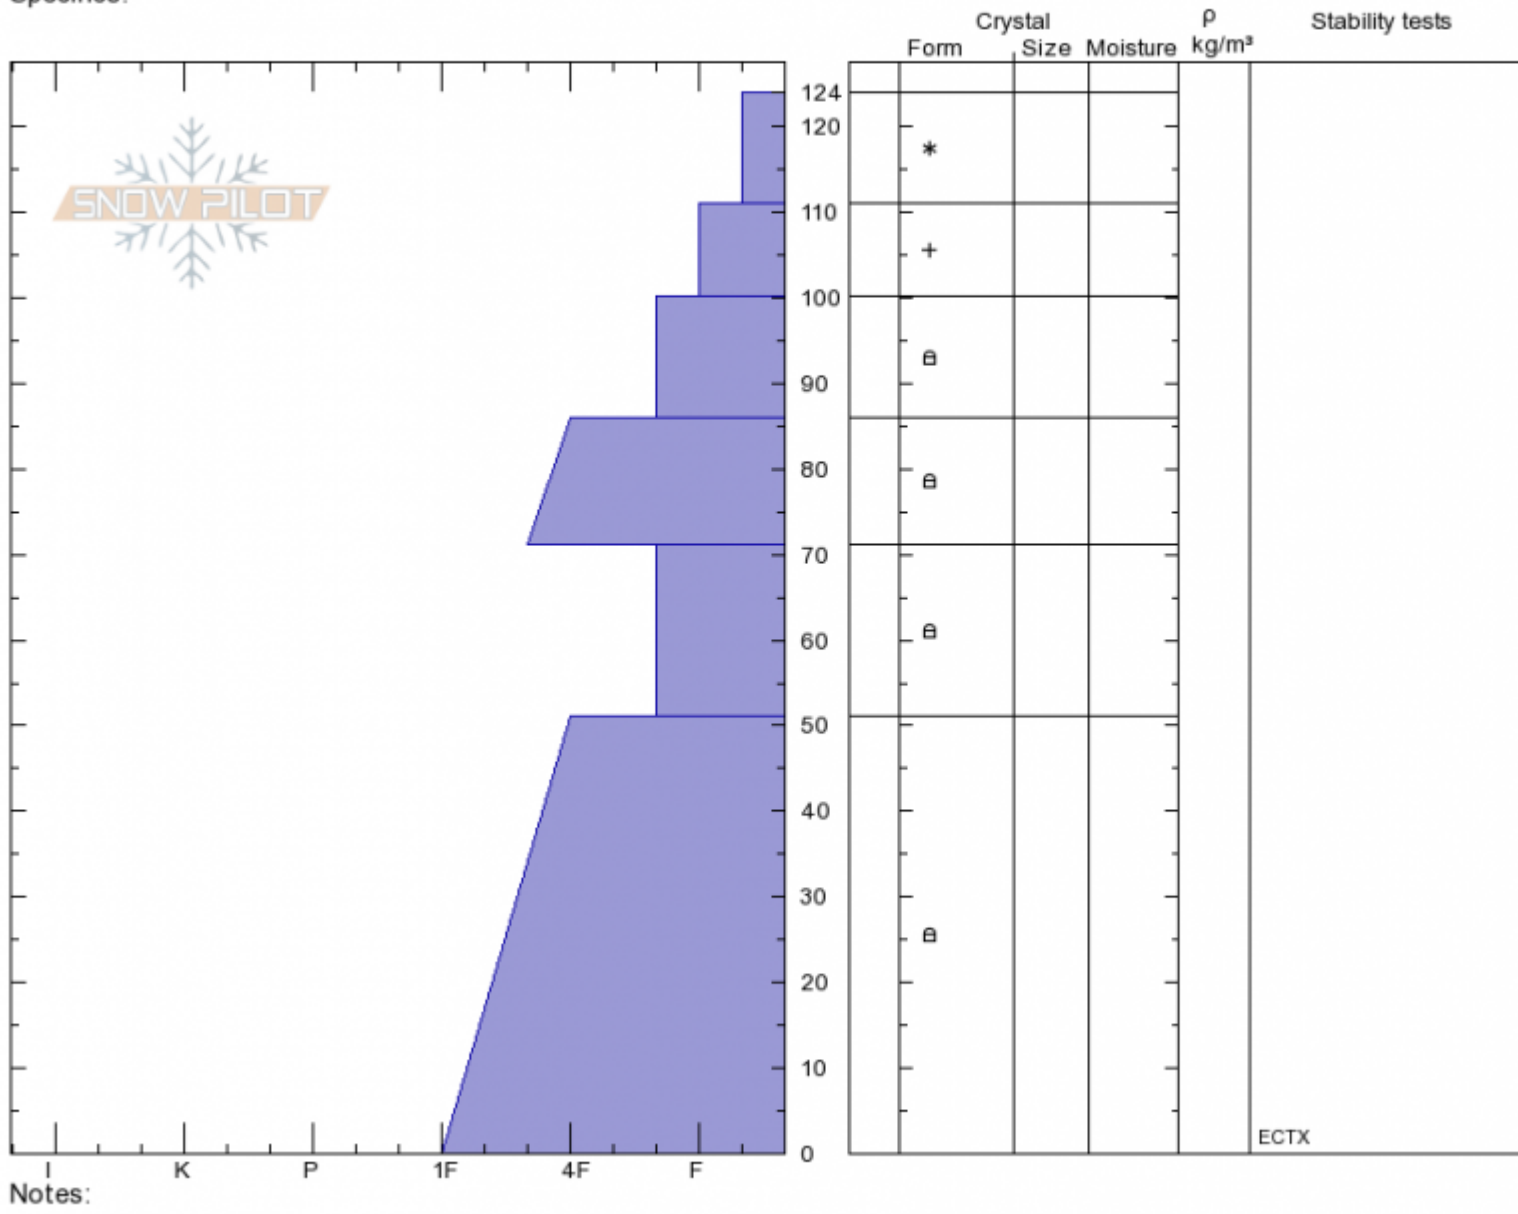

**First Yellowmule**  
**Madison Range-N**  
**MT**  
 Elevation: **9428 ft**  
 Aspect: **45°**  
 Specifics:

**Andrew Schauer**  
**Thu Jan 24 12:30 2019**  
 Co-ord: **45.16326N, -111.34290W**  
 Slope Angle: **10°**  
 Wind Loading: **no**

Stability: **Fair**  
 Air Temperature:  
 Sky Cover: **FEW**  
 Precipitation: **NO**  
 Wind: **SW Light Breeze**

**HS124 PF60**  
**Stability Test Notes**

Layer No  
**51-71: Pr**

Advisory Region  
 Northern Madison  
 Longitude  
 -111.33W  
 Latitude  
 45.16N  
 Northern Madison, 2019-01-24