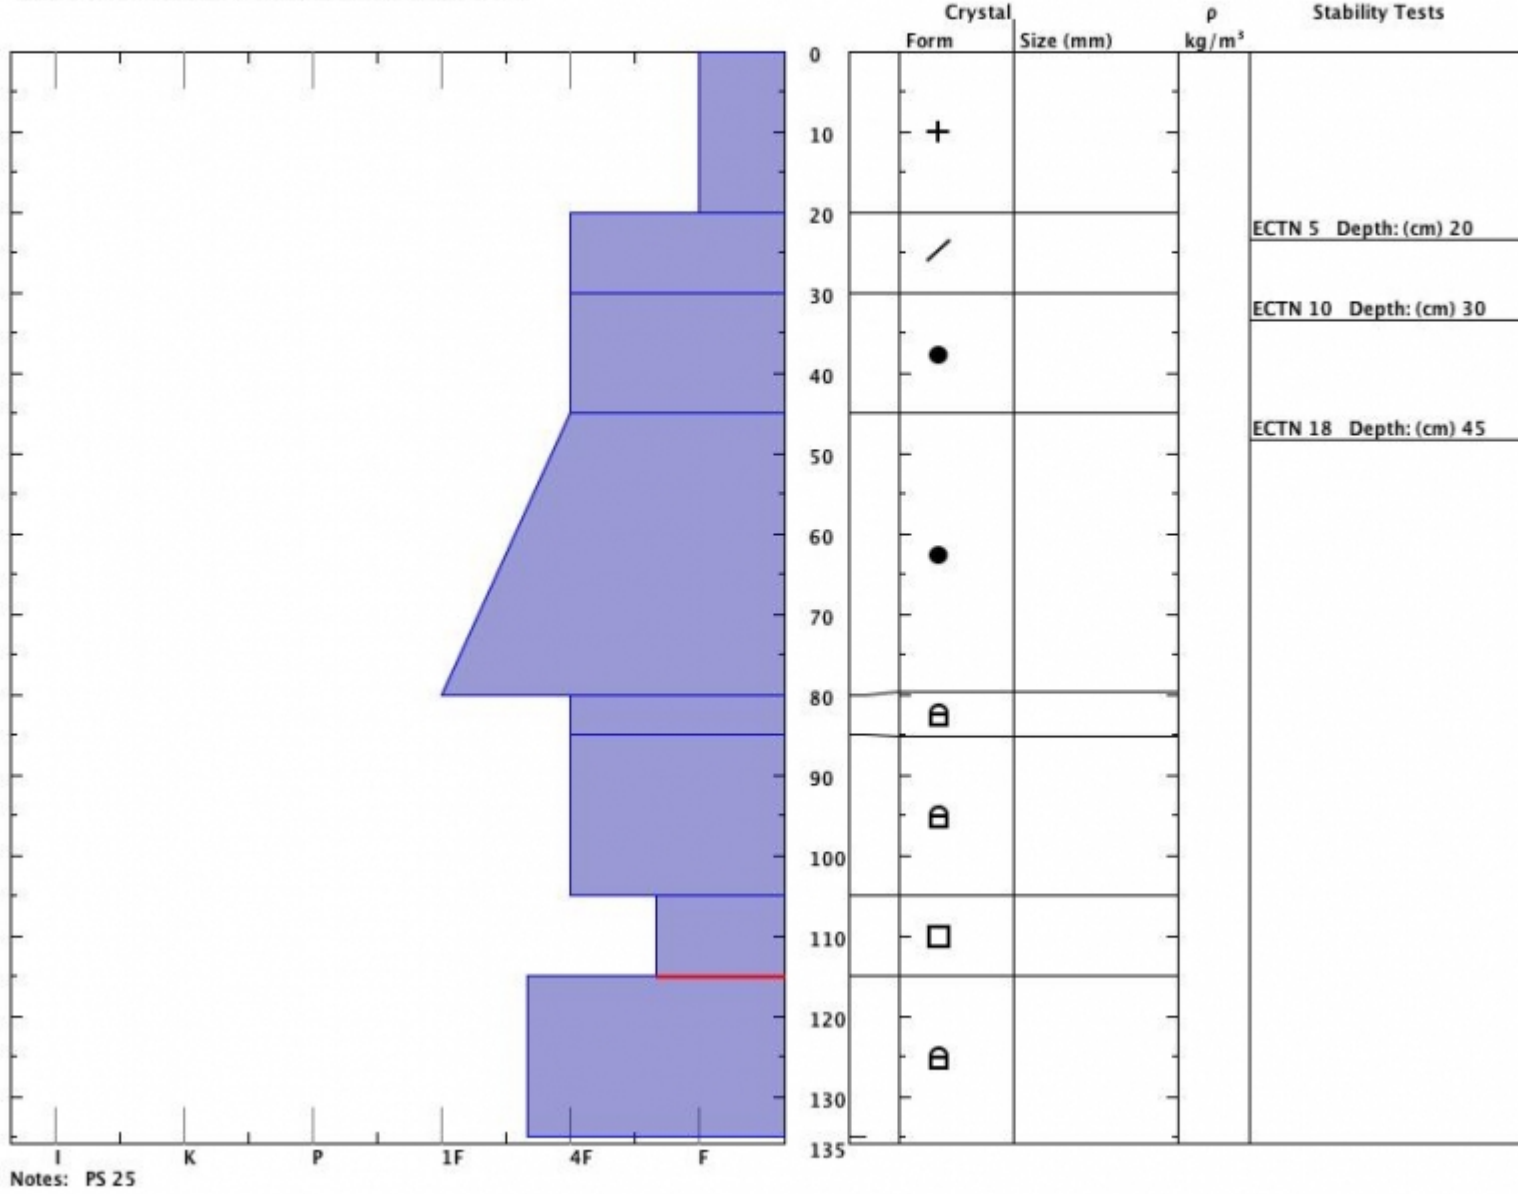

Snow Pit Profile
Henderson Cooke City
 , New Zealand
 Elevation (m)
 Aspect: **230**
 Specifics: **We skied slope. Snowmobile tracks on slope.**

Observer: **Gary Kuehn**
Thu Jan 24 12:35:00 MST 2019
 Co-ord: **45.04712 N -109.94233 W**
 Slope: **22**
 Wind loading: **no**

Stability on similar slopes: **Good**
 Air Temperature: **C**
 Sky Cover: **sky 8/8 covered**
 Precipitation: **Snow - 1 cm/hr**
 Wind: **W Light Breeze**

PF50 HS175
 Stability Test Notes: **105-115: F**
 Layer notes

Advisory Region
 Cooke City
 Longitude
 -109.94W
 Latitude
 45.05N
 Cooke City, 2019-01-25