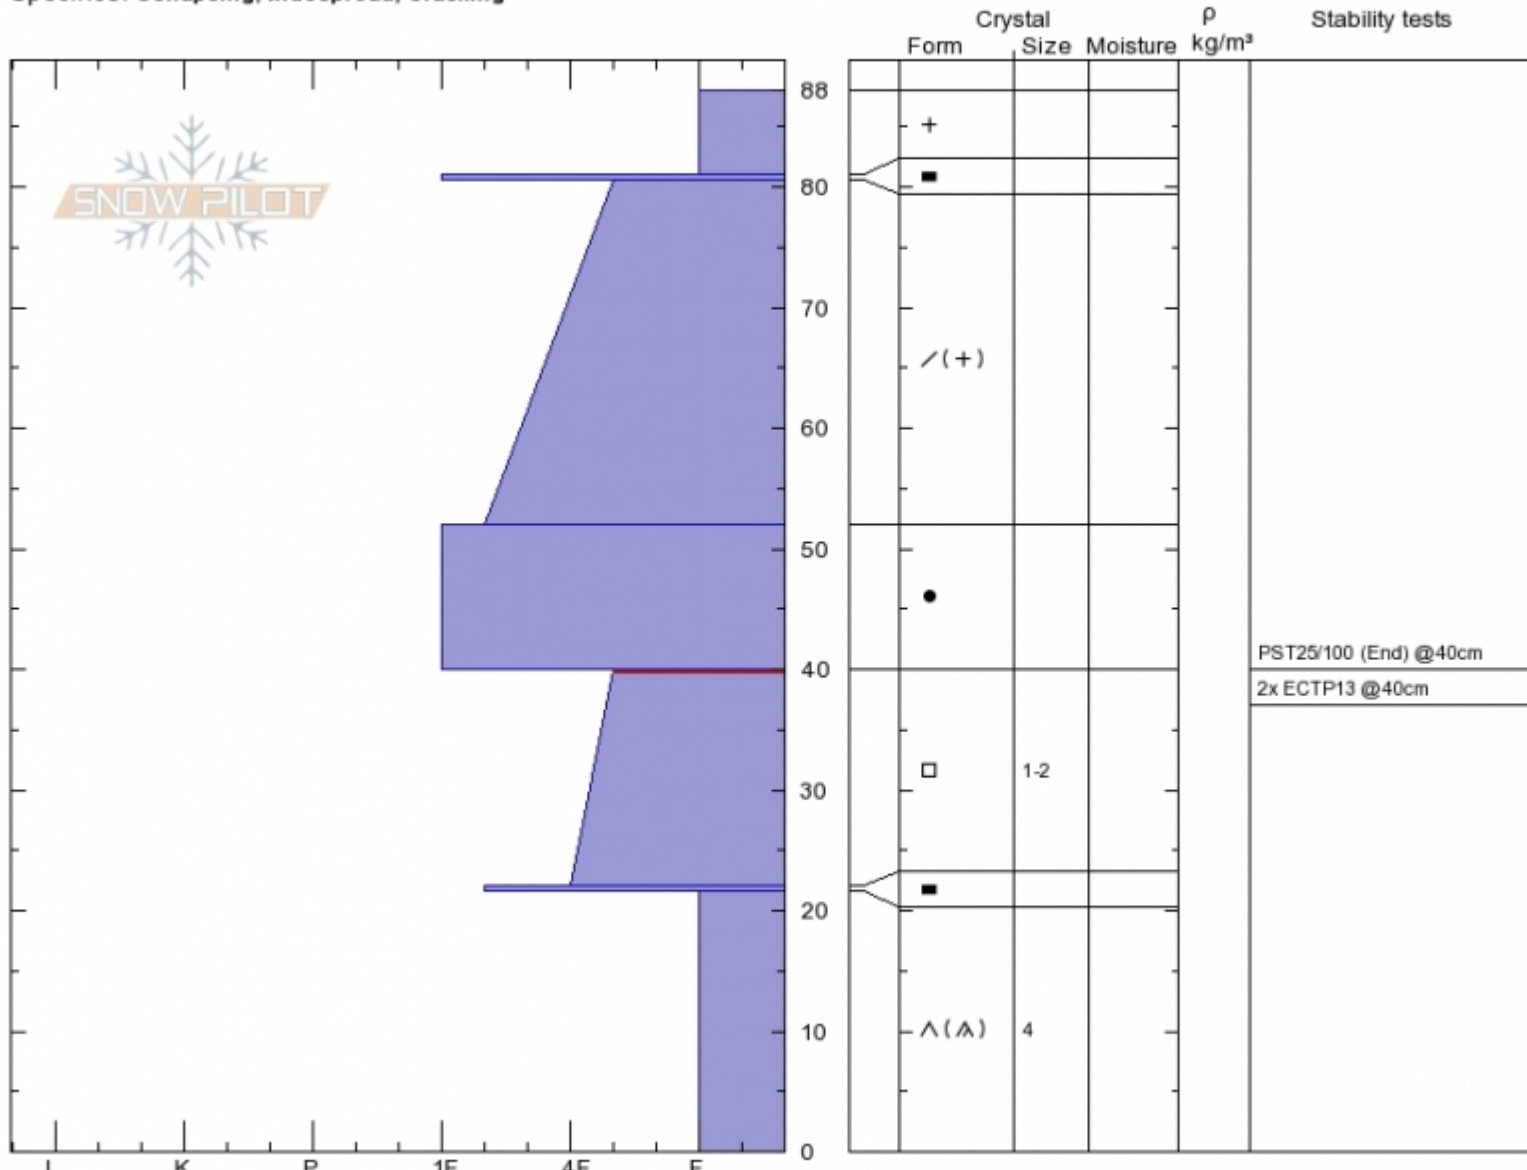

Big/Little Ellis  
 Gallatin Range-N  
 MT  
 Elevation:  
 Aspect: 100°  
 Specifics: Collapsing, widespread; Cracking

Karl Birkeland  
 Sat Jan 26 12:00 2019  
 Co-ord: 45.59187N, -110.96051W  
 Slope Angle: 31°  
 Wind Loading:

Stability: **Poor**  
 Air Temperature:  
 Sky Cover: **BKN**  
 Precipitation: **NO**  
 Wind: **W Light Breeze**

HS88  
 Stability Test Notes

Layer No  
 22-40: We  
 22-40: Pro  
 21.5-22: D

Notes: Collapsing and cracking on the way up. Snowpack is still relatively thin/weak up here.

Advisory Region  
 Northern Gallatin  
 Longitude  
 -110.96W  
 Latitude  
 45.59N  
 Northern Gallatin, 2019-01-26