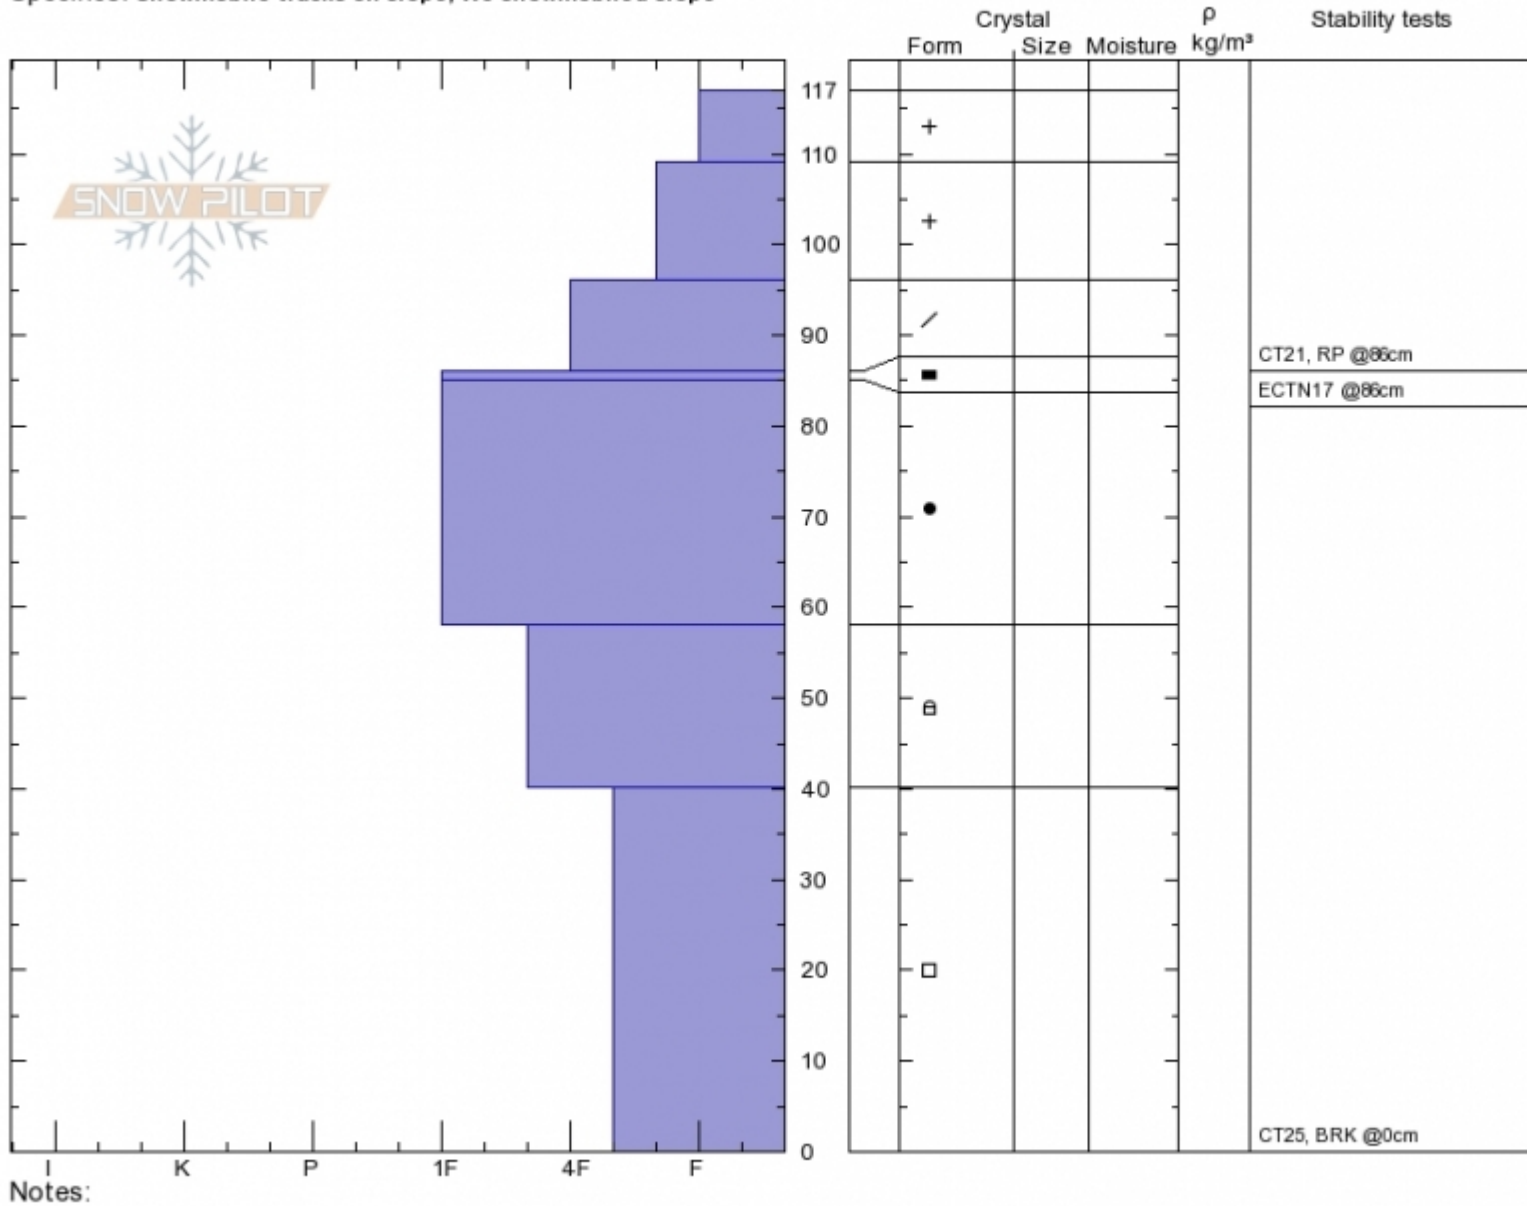

Teepee Basin
 Madison Range-S
 MT
 Elevation: 8850 ft
 Aspect: 110°
 Specifics: Snowmobile tracks on slope; We snowmobiled slope

Ian Hoyer
 Thu Jan 31 12:00 2019
 Co-ord: 44.91262N, -111.17925W
 Slope Angle: 30°
 Wind Loading:

Stability: Fair
 Air Temperature:
 Sky Cover: SCT
 Precipitation: NO
 Wind: Calm

HS117 PF30
 Stability Test Notes

Layer No

CT21, RP @86cm
 ECTN17 @86cm

CT25, BRK @0cm

Advisory Region
 Southern Madison
 Southern Madison, 2019-02-01