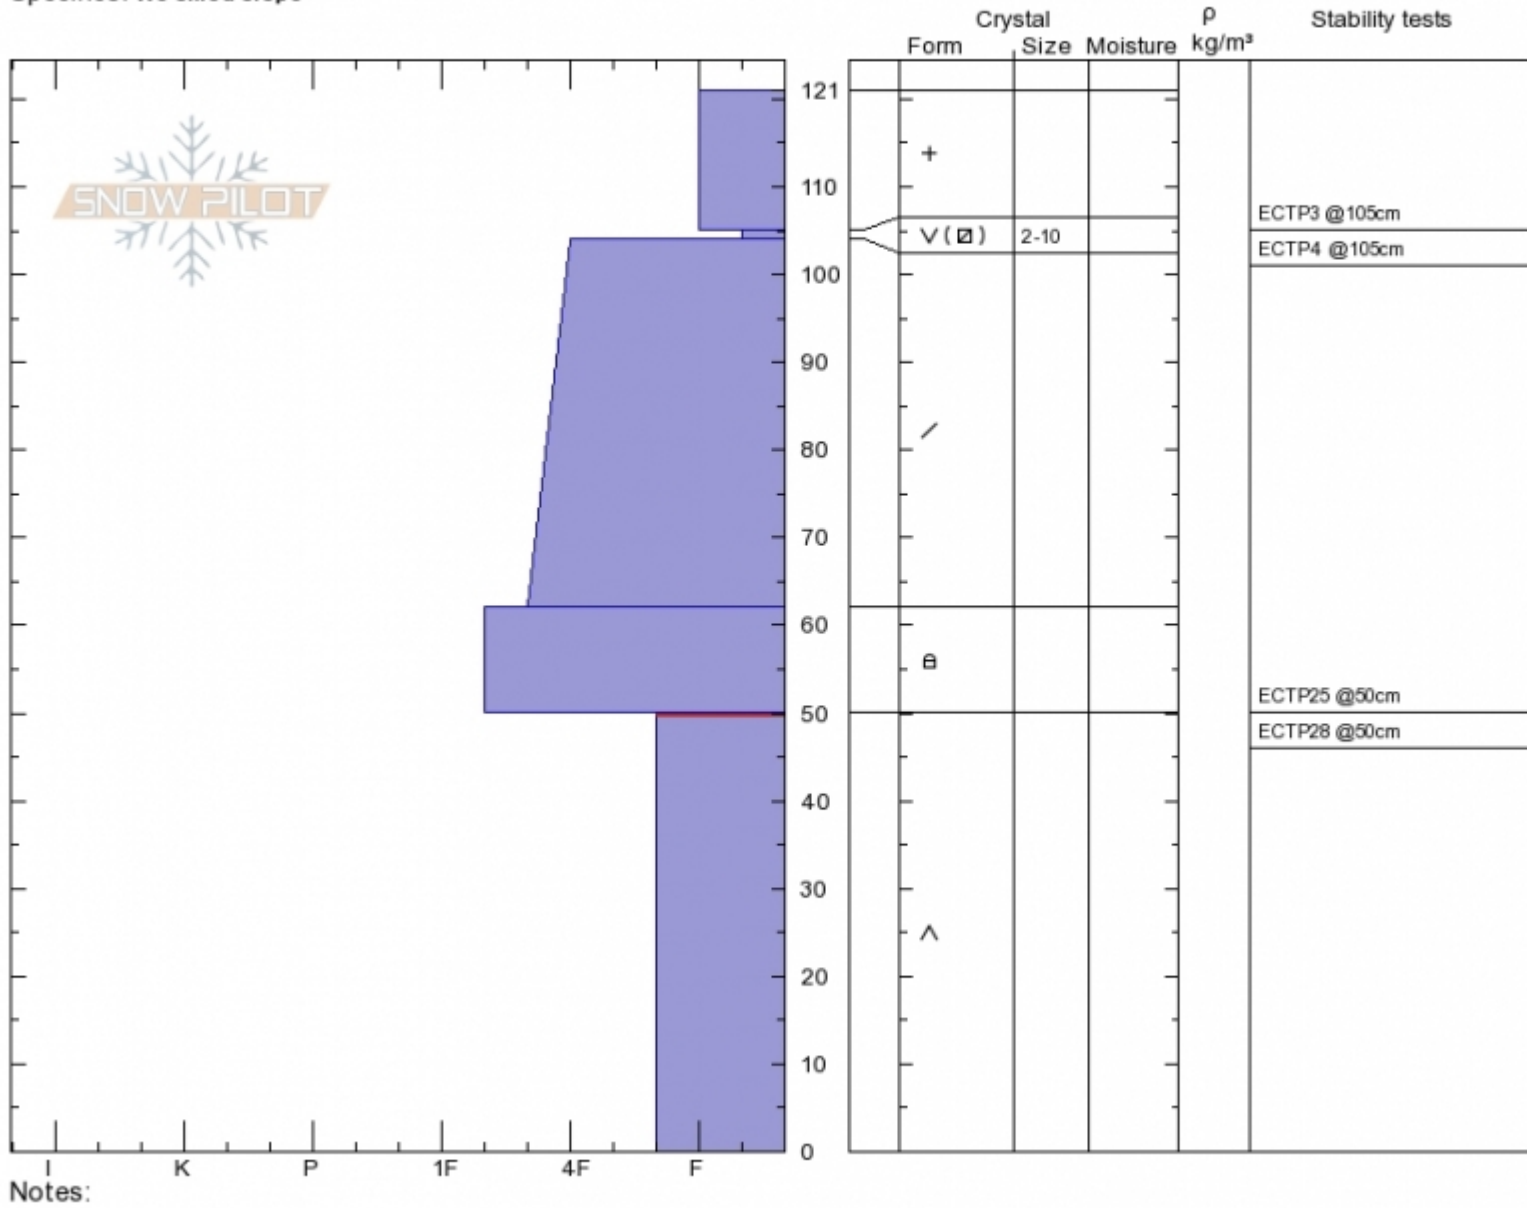

**Bacon Rind - 3 Feb**  
**Madison Range-S**  
**MT**  
 Elevation: **9000 ft**  
 Aspect: **90°**  
 Specifics: **We skied slope**

**Ian Hoyer**  
**Sun Feb 3 12:00 2019**  
 Co-ord: **44.95868N, -111.09929W**  
 Slope Angle: **30°**  
 Wind Loading: **no**

Stability: **Fair**  
 Air Temperature: **20°F**  
 Sky Cover: **OVC**  
 Precipitation: **S1**  
 Wind: **SW Moderate**

**HS121**  
 Stability Test Notes

Layer No  
 0-50: Prob

Advisory Region  
 Southern Madison  
 Southern Madison, 2019-02-03