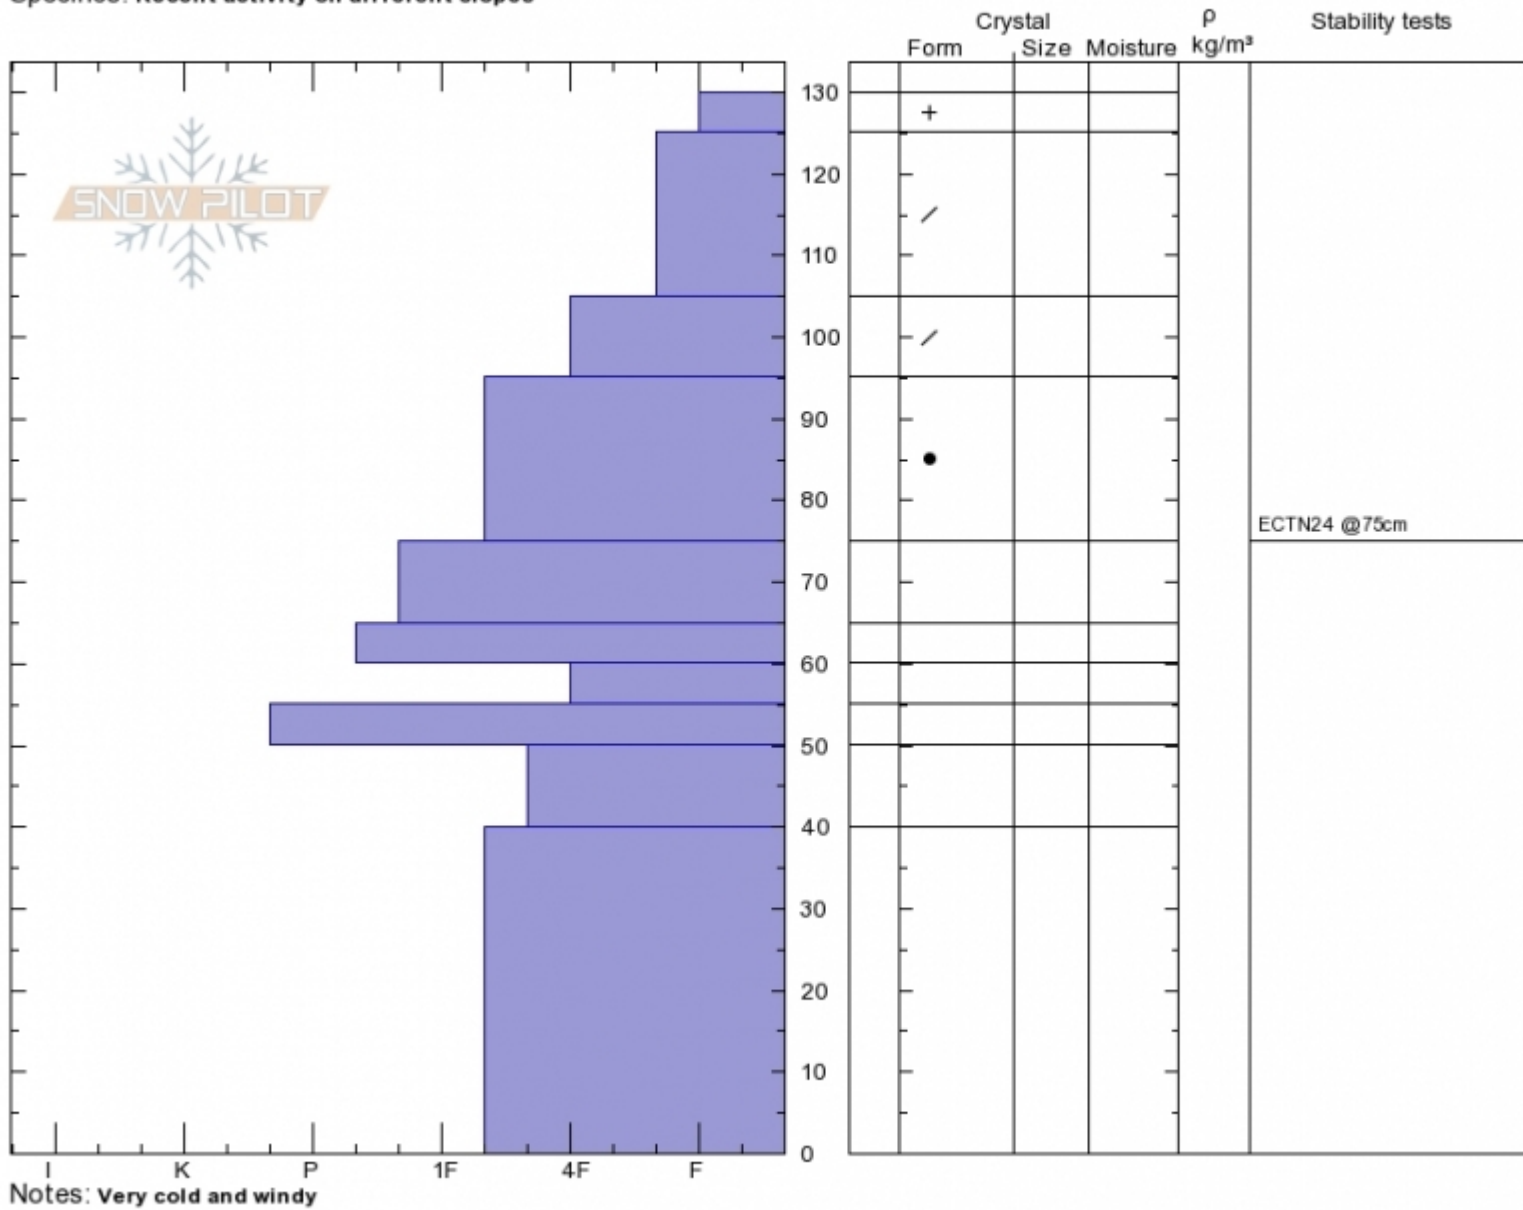

Throne, top north  
 Bridger Range  
 MT  
 Elevation: 8320 ft  
 Aspect: 350°  
 Specifics: Recent activity on different slopes

Alex Marienthal  
 Sun Feb 3 11:00 2019  
 Co-ord: 45.88254N, -110.95274W  
 Slope Angle: 25°  
 Wind Loading: previous

Stability: **Good**  
 Air Temperature: -8°C  
 Sky Cover: **SCT**  
 Precipitation: **S1**  
 Wind: **S Moderate**

HS130  
 Stability Test Notes

Layer No

Advisory Region  
 Bridger Range  
 Bridger Range, 2019-02-04