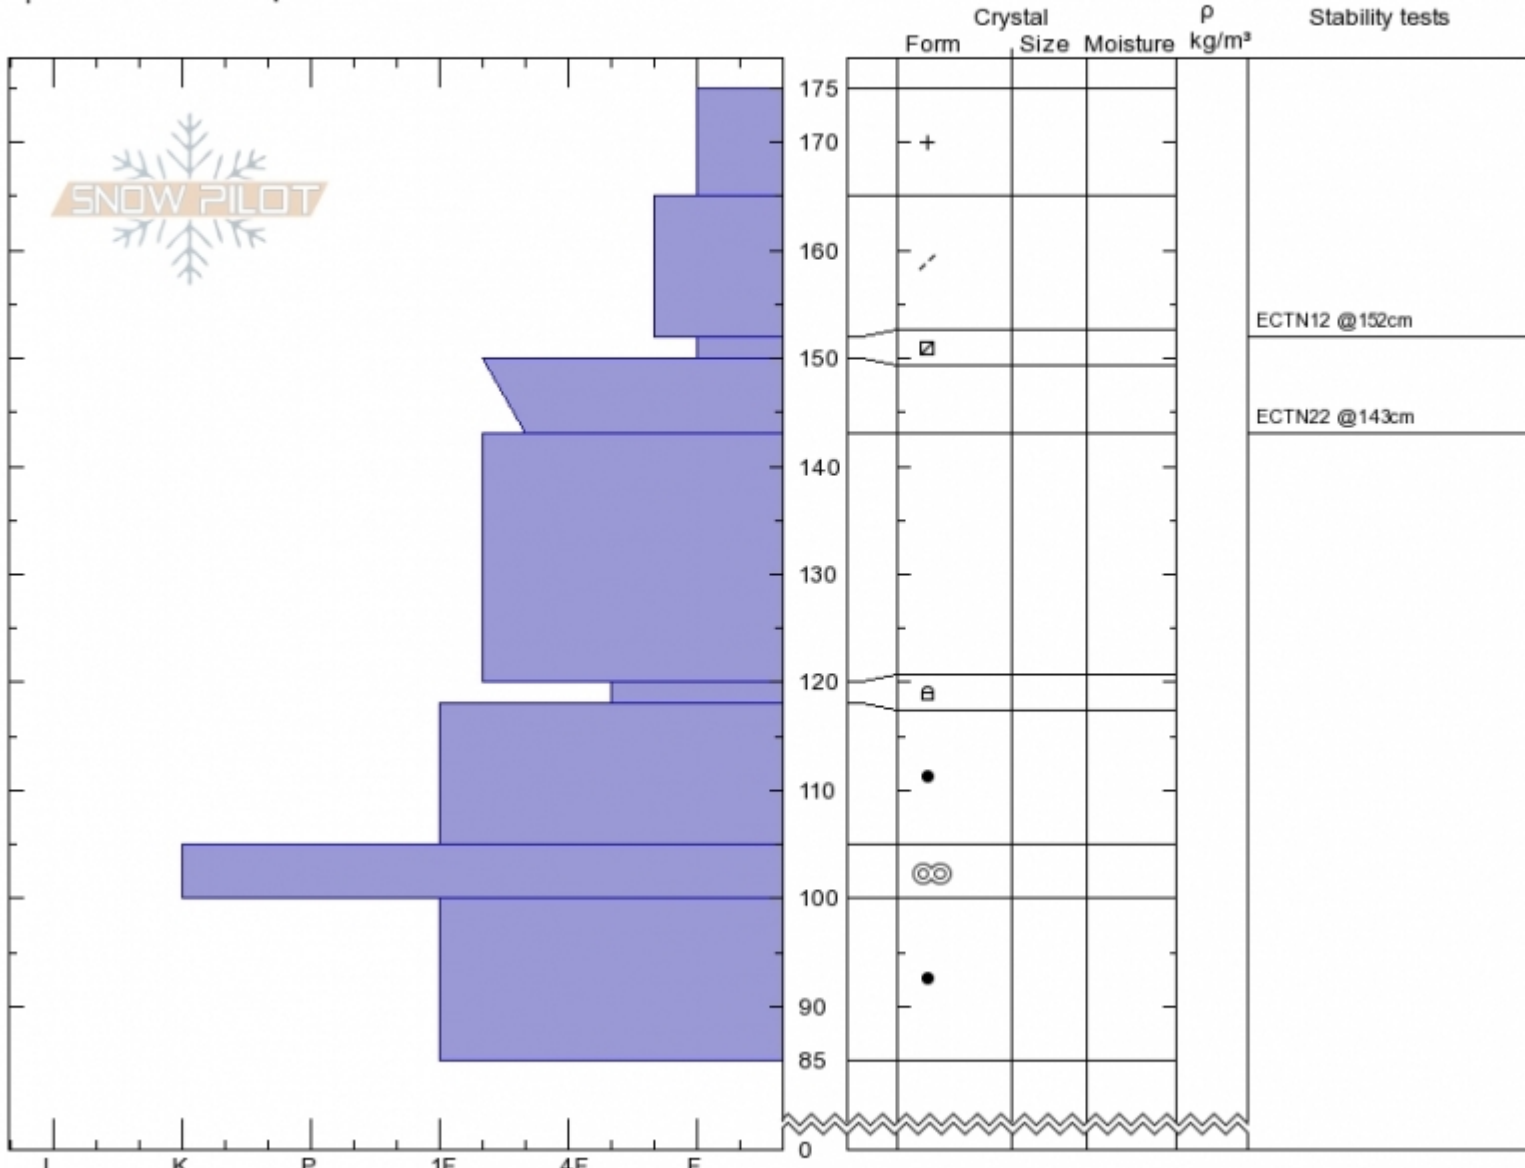

**east 9595'**  
**Beartooths**  
**MT**  
 Elevation: **9300 ft**  
 Aspect: **115°**  
 Specifics: **We skied slope**

**Beau Fredlund**  
**Thu Feb 7 13:00 2019**  
 Co-ord: **45.01989N, -110.00917E**  
 Slope Angle: **28°**  
 Wind Loading:

Stability:  
 Air Temperature: **-18°C**  
 Sky Cover: **CLR**  
 Precipitation: **NO**  
 Wind: **SW Light Breeze**

Layer No  
**150-152: F**

Notes: One collapse experienced at about 7500' on the approach. Winds were blustery and moving snow about the upper elevation ridge. Light in the mid elevations. Also noted some small natural loose snow avalanches on steep northerly facing terrain (from the la...