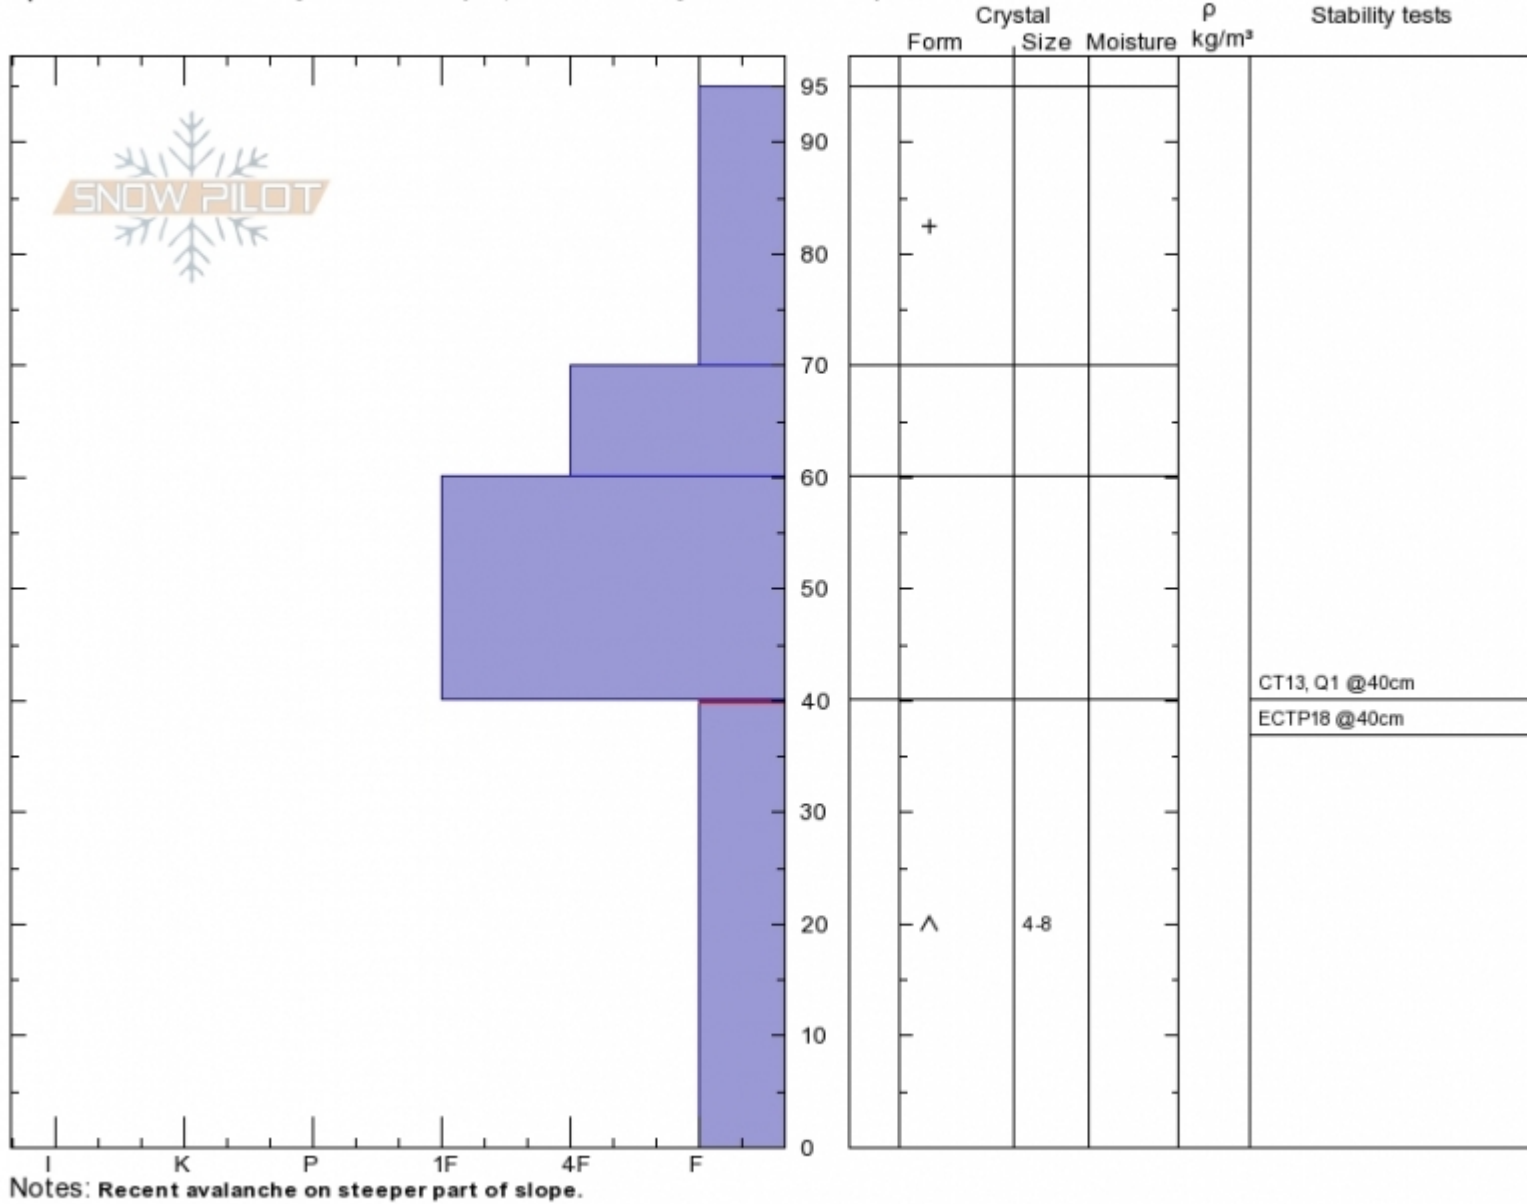

Motor Hill, Lionhead
Lionhead Range
MT

Elevation: 8440 ft
Aspect: 110°

Alex Marienthal
Thu Feb 7 12:03 2019
Co-ord: 44.73798N, -111.31217W
Slope Angle: 26°
Wind Loading: no

Stability: **Poor**
Air Temperature:
Sky Cover: **FEW**
Precipitation: **NO**
Wind: **Calm**

HS95 PF90
Stability Test Notes

Layer No
0-40: Prot

Specifics: Recent activity on similar slopes; Recent activity on different slopes

Advisory Region
Lionhead Range
Lionhead Range, 2019-02-09