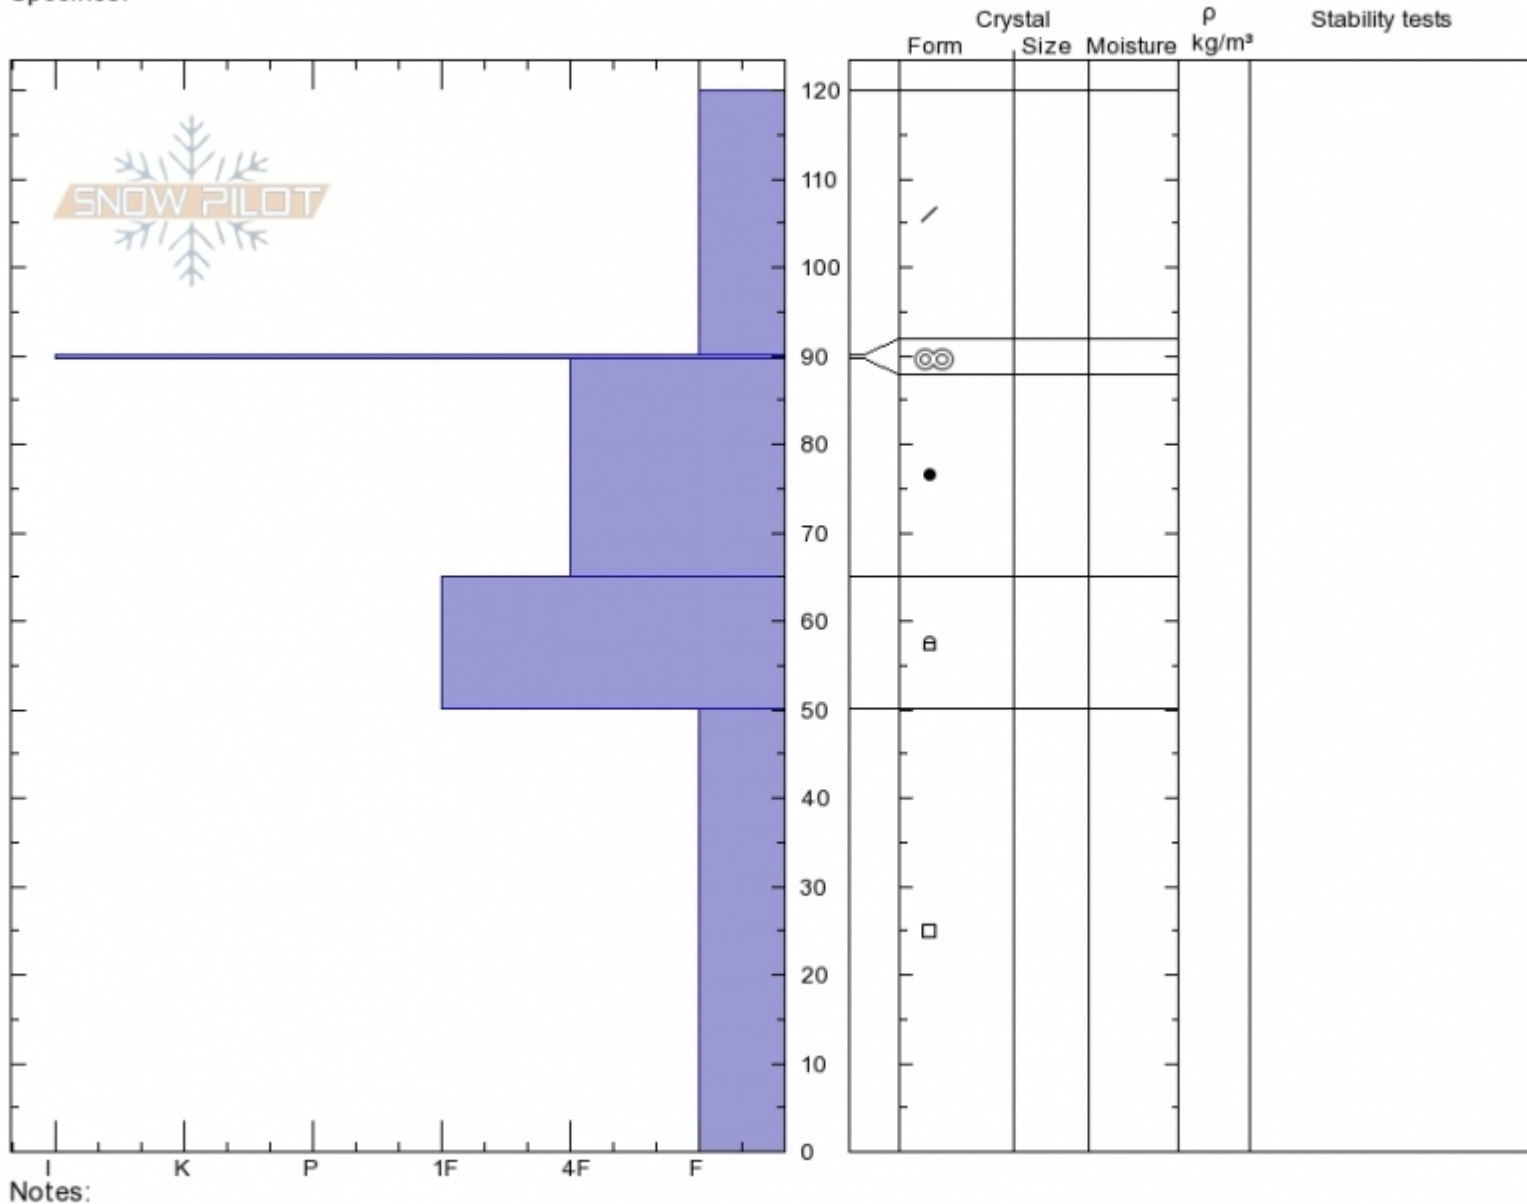

Air Temperature:

Sky Cover:

Elevation: 7200 ft

Slope Angle: 25°

Precipitation:

Aspect: NE

Wind Loading: yes

Wind: SW Moderate

Specifics:

Notes:

Advisory Region

Northern Gallatin

Longitude

-110.96W

Latitude

45.60N