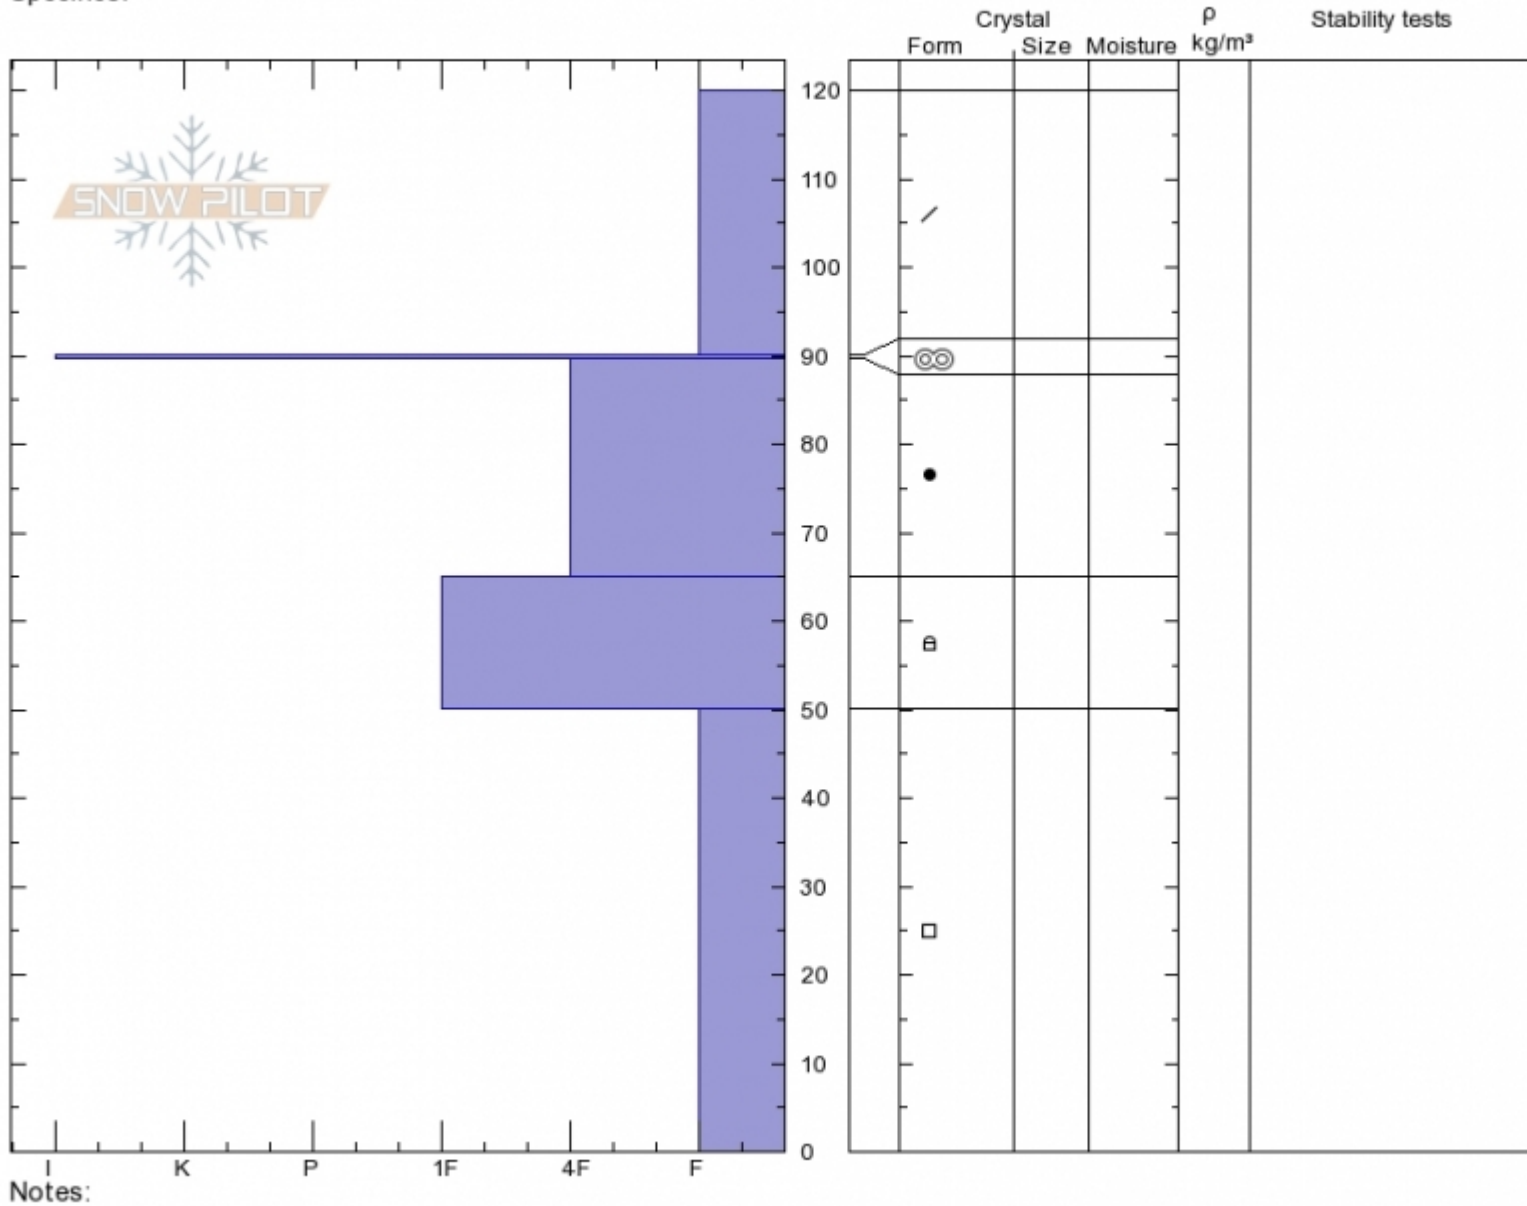

Air Temperature:

Sky Cover:

Elevation: 7200 ft

Slope Angle: 25°

Precipitation:

Aspect: NE

Wind Loading: yes

Wind: SW Moderate

Specifics:

Notes:

Advisory Region
Northern Gallatin

Longitude
-110.96W

Latitude
45.60N

Northern Gallatin, 2019-02-13