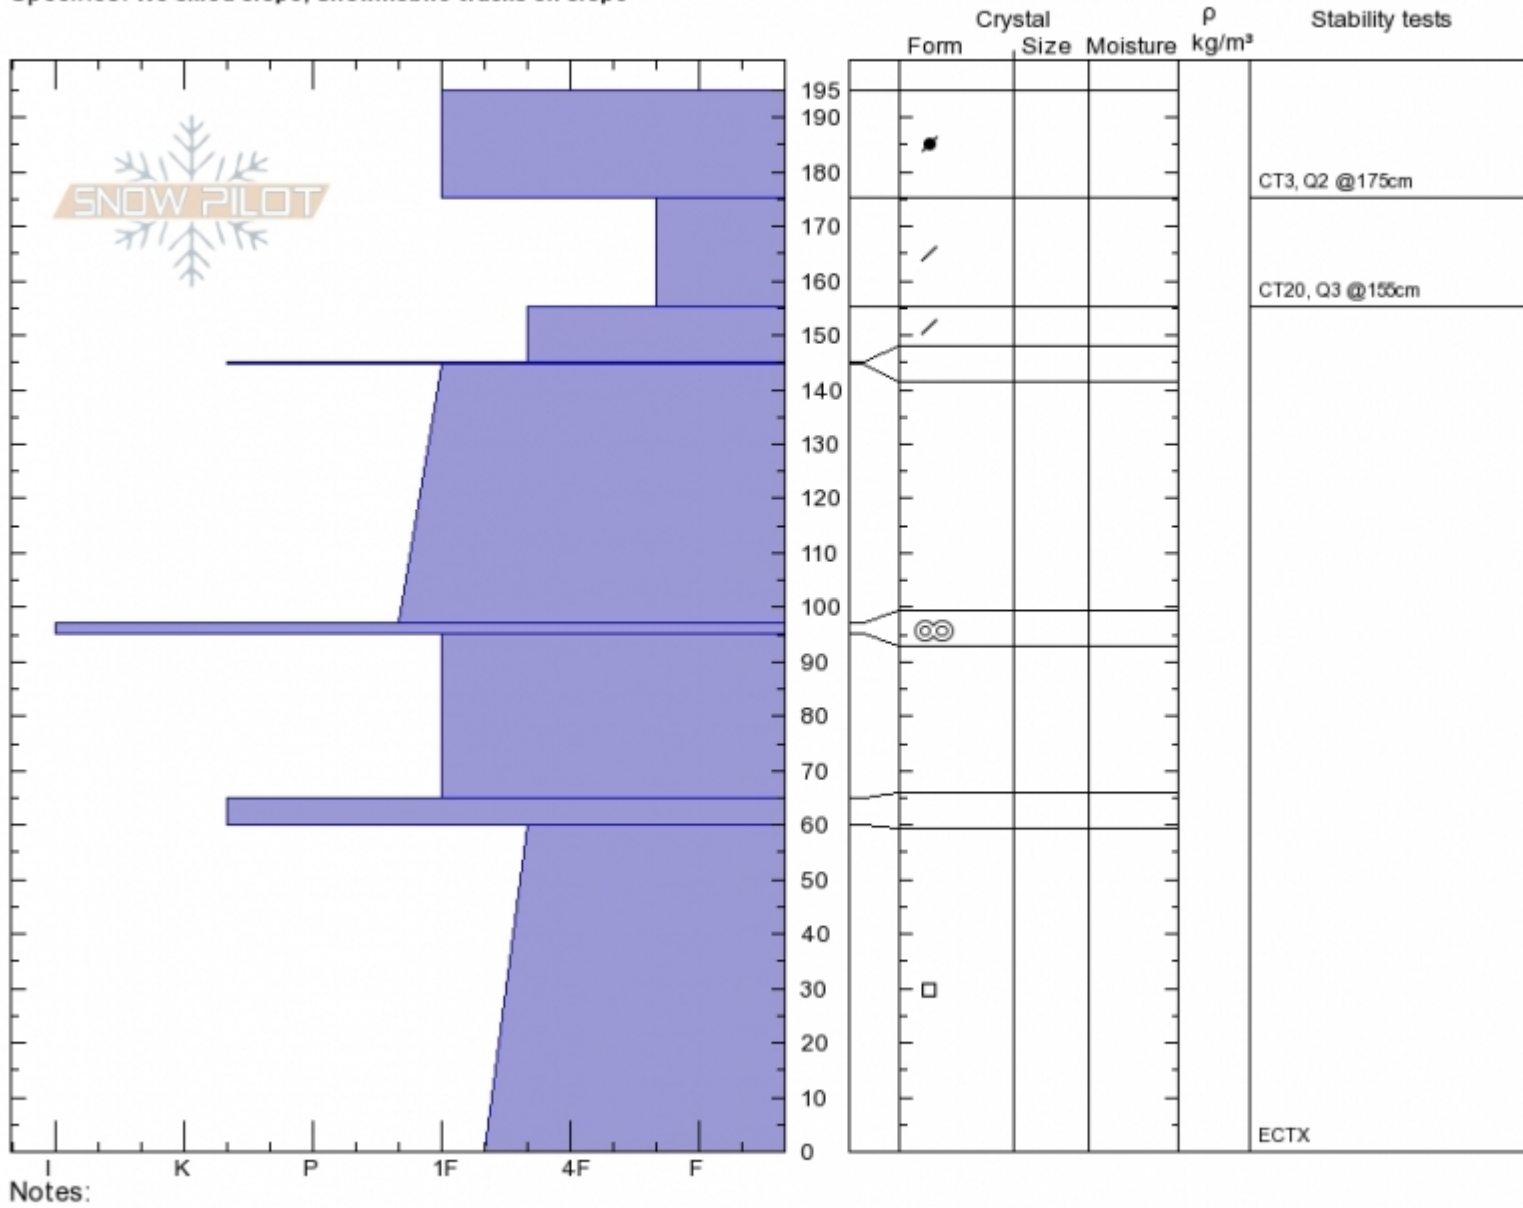

Rasta
Cooke City
MT
 Elevation: **9850 ft**
 Aspect: **200°**
 Specifics: **We skied slope; Snowmobile tracks on slope**

Doug Chabot-Admin
Mon Feb 11 12:10 2019
 Co-ord: **45.07015N, -109.94611W**
 Slope Angle: **34°**
 Wind Loading: **no**

Stability: **Good**
 Air Temperature: **-16°C**
 Sky Cover: **OVC**
 Precipitation: **S2**
 Wind: **N Moderate**

HS195
Stability Test Notes

Layer No
60-65: De

Advisory Region
 Cooke City
 Cooke City, 2019-02-13