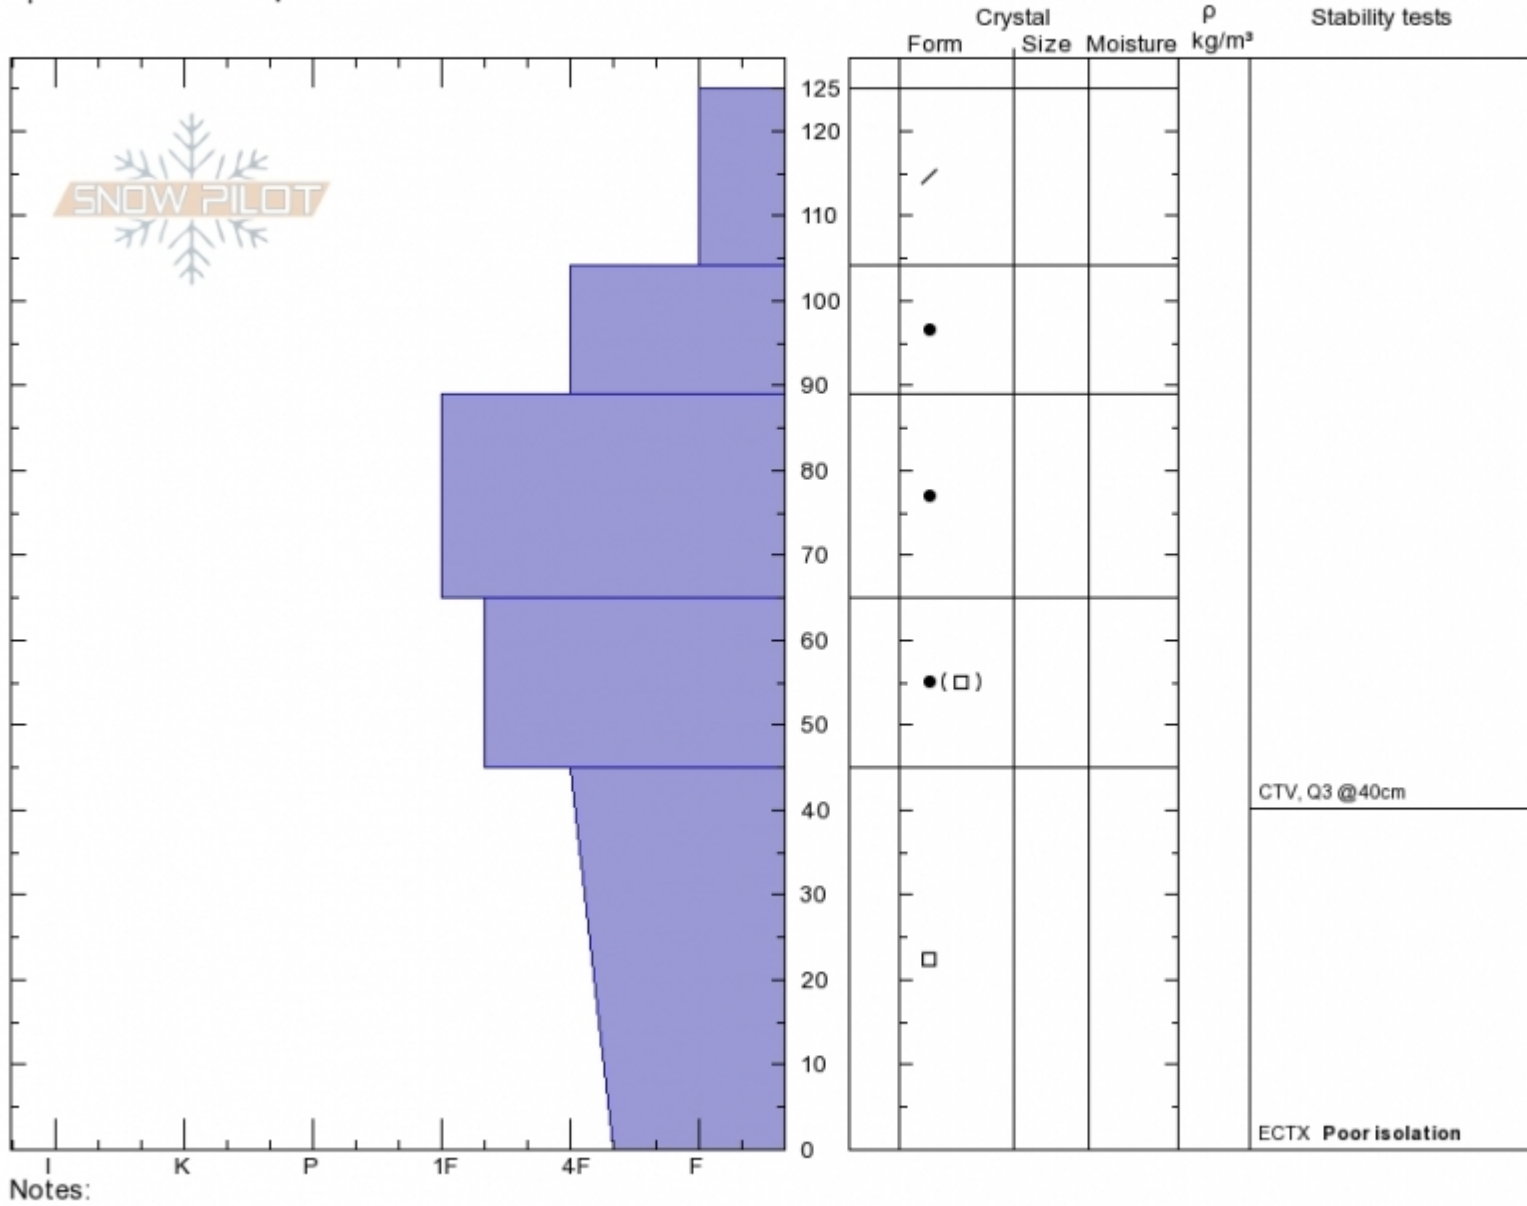

**Dudley Creek**  
**Madison Range-N**  
**MT**  
 Elevation: **2240 m**  
 Aspect: **N**  
 Specifics: **We skied slope**

**Erich Schreier**  
**Mon Feb 11 14:00 2019**  
 Co-ord: **45.28718N, -111.27949W**  
 Slope Angle: **25°**  
 Wind Loading: **previous**

Stability:  
 Air Temperature: **-10°C**  
 Sky Cover: **BKN**  
 Precipitation: **NO**  
 Wind: **SE Calm**

**HS125**  
 Stability Test Notes  
**0: Poor isolation**

Layer No

Advisory Region  
 Northern Madison  
 Northern Madison, 2019-02-13