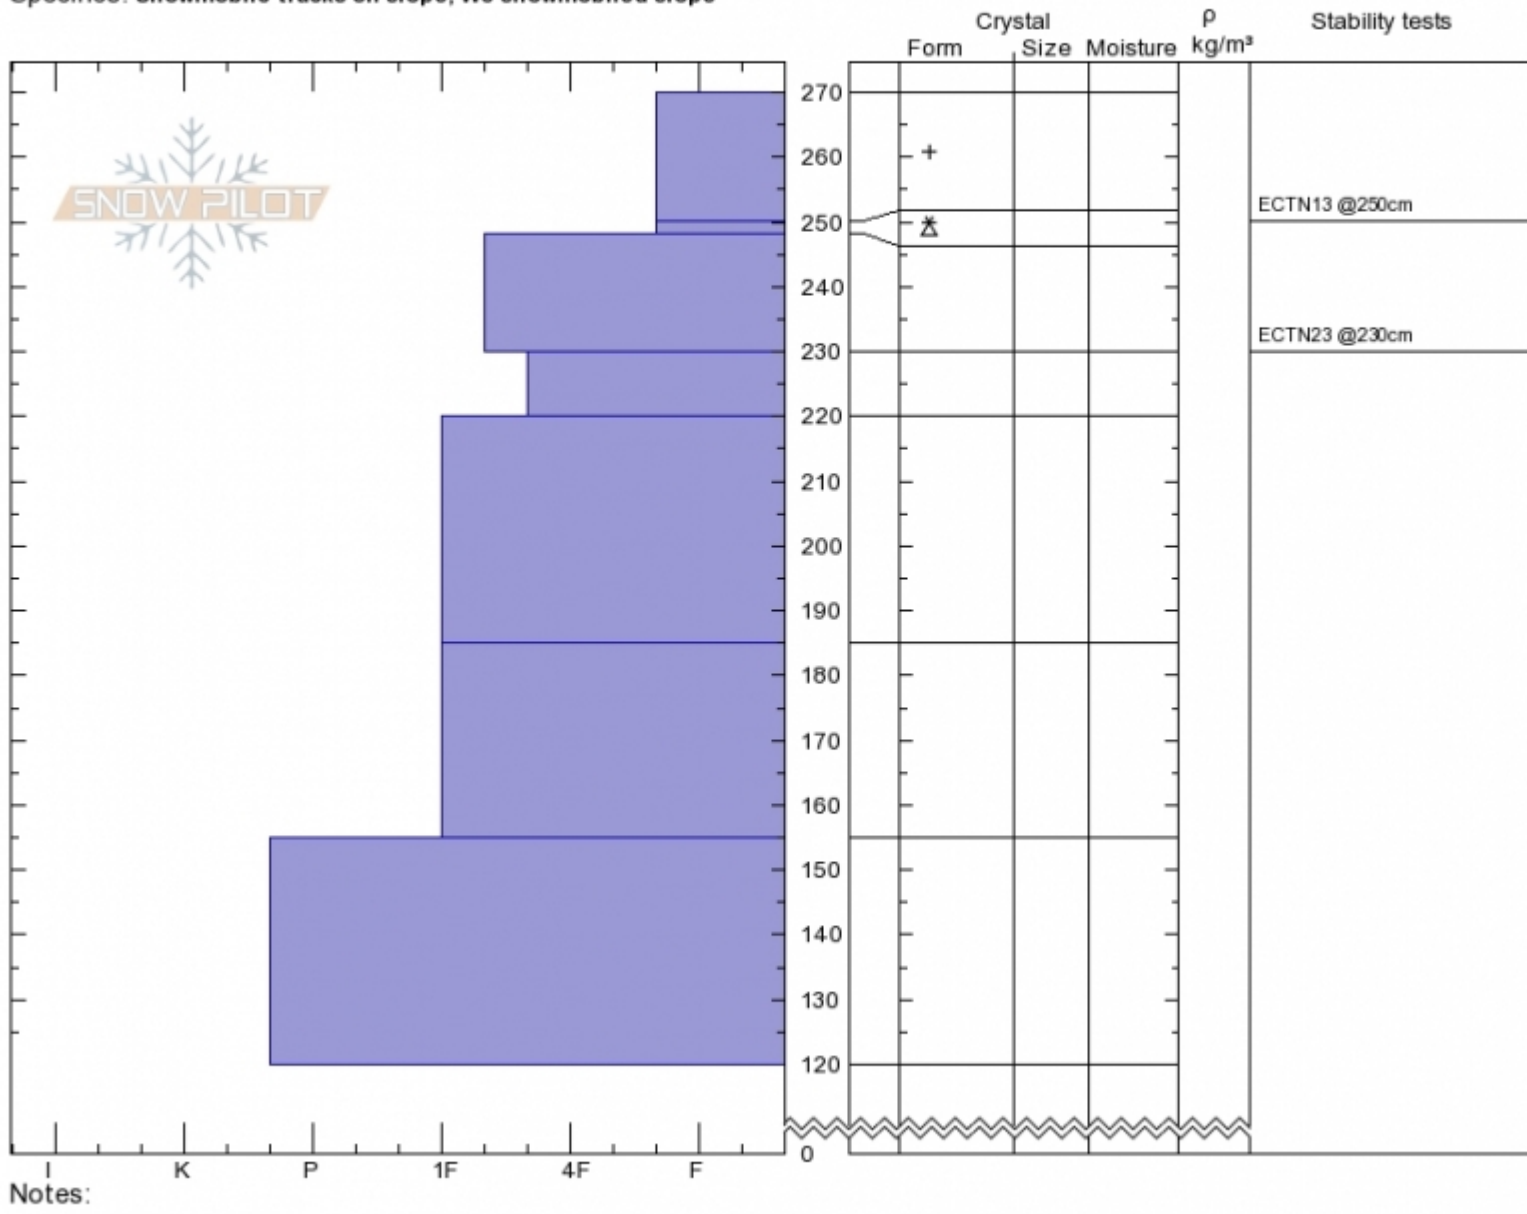

**Wolverine - Cooke City** Ian Hoyer  
**Cooke City** Sun Feb 17 13:30 2019  
**MT** Co-ord: **45.05652N, -109.99549W**  
 Elevation: **900 ft** Slope Angle: **31°**  
 Aspect: **60°** Wind Loading: **previous**  
 Specifics: **Snowmobile tracks on slope; We snowmobiled slope**

Stability: **Good**  
 Air Temperature:  
 Sky Cover: **OVC**  
 Precipitation: **NO**  
 Wind: **Calm**

HS270 PF30  
 Stability Test Notes

Layer No

Advisory Region  
 Cooke City  
 Longitude  
 -110.00W  
 Latitude  
 45.06N  
 Cooke City, 2019-02-17