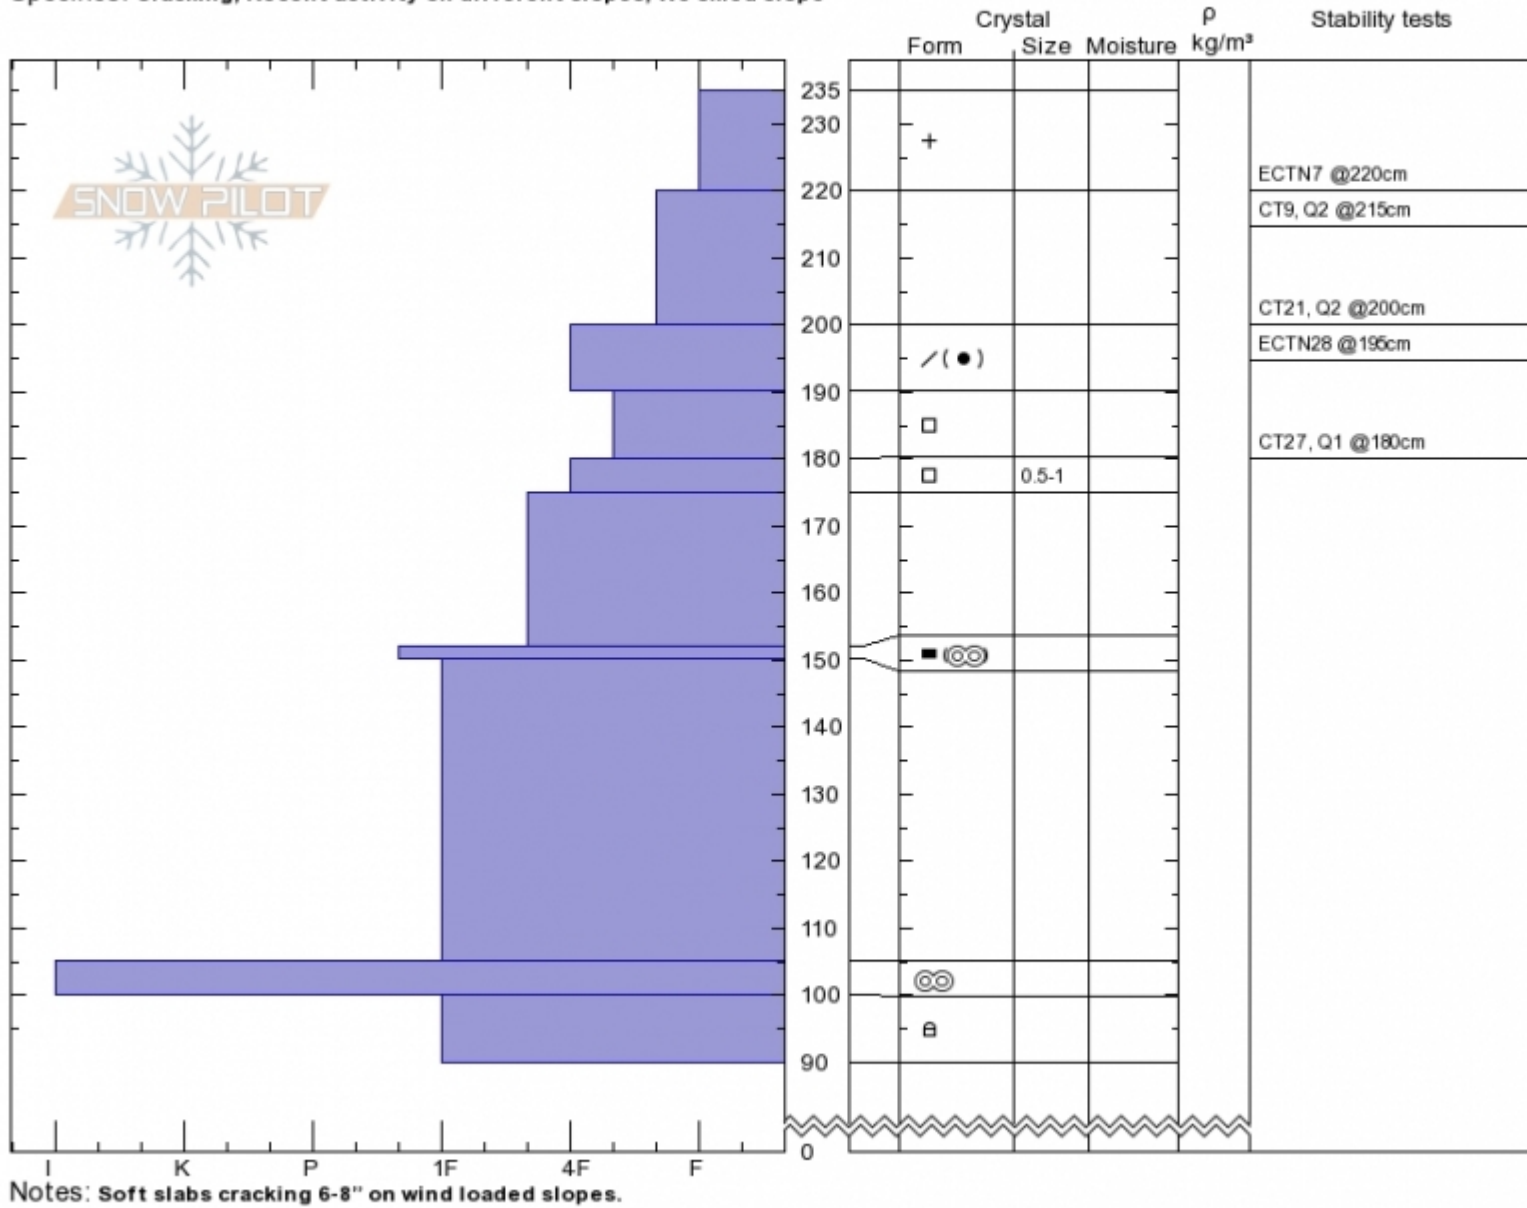

Rastas, Scotch Bonnet Alex Marienthal
Cooke City
MT
 Elevation: **9830 ft**
 Aspect: **193°**
 Specifics: **Cracking; Recent activity on different slopes; We skied slope**

Sat Feb 16 11:20 2019
 Co-ord: **45.07030N, -109.94536W**
 Slope Angle: **33°**
 Wind Loading: **no**

Stability: **Fair**
 Air Temperature:
 Sky Cover: **BKN**
 Precipitation: **S-1**
 Wind: **Calm**

HS235 PS25
Stability Test Notes

Layer No

Advisory Region
 Cooke City
 Cooke City, 2019-02-16