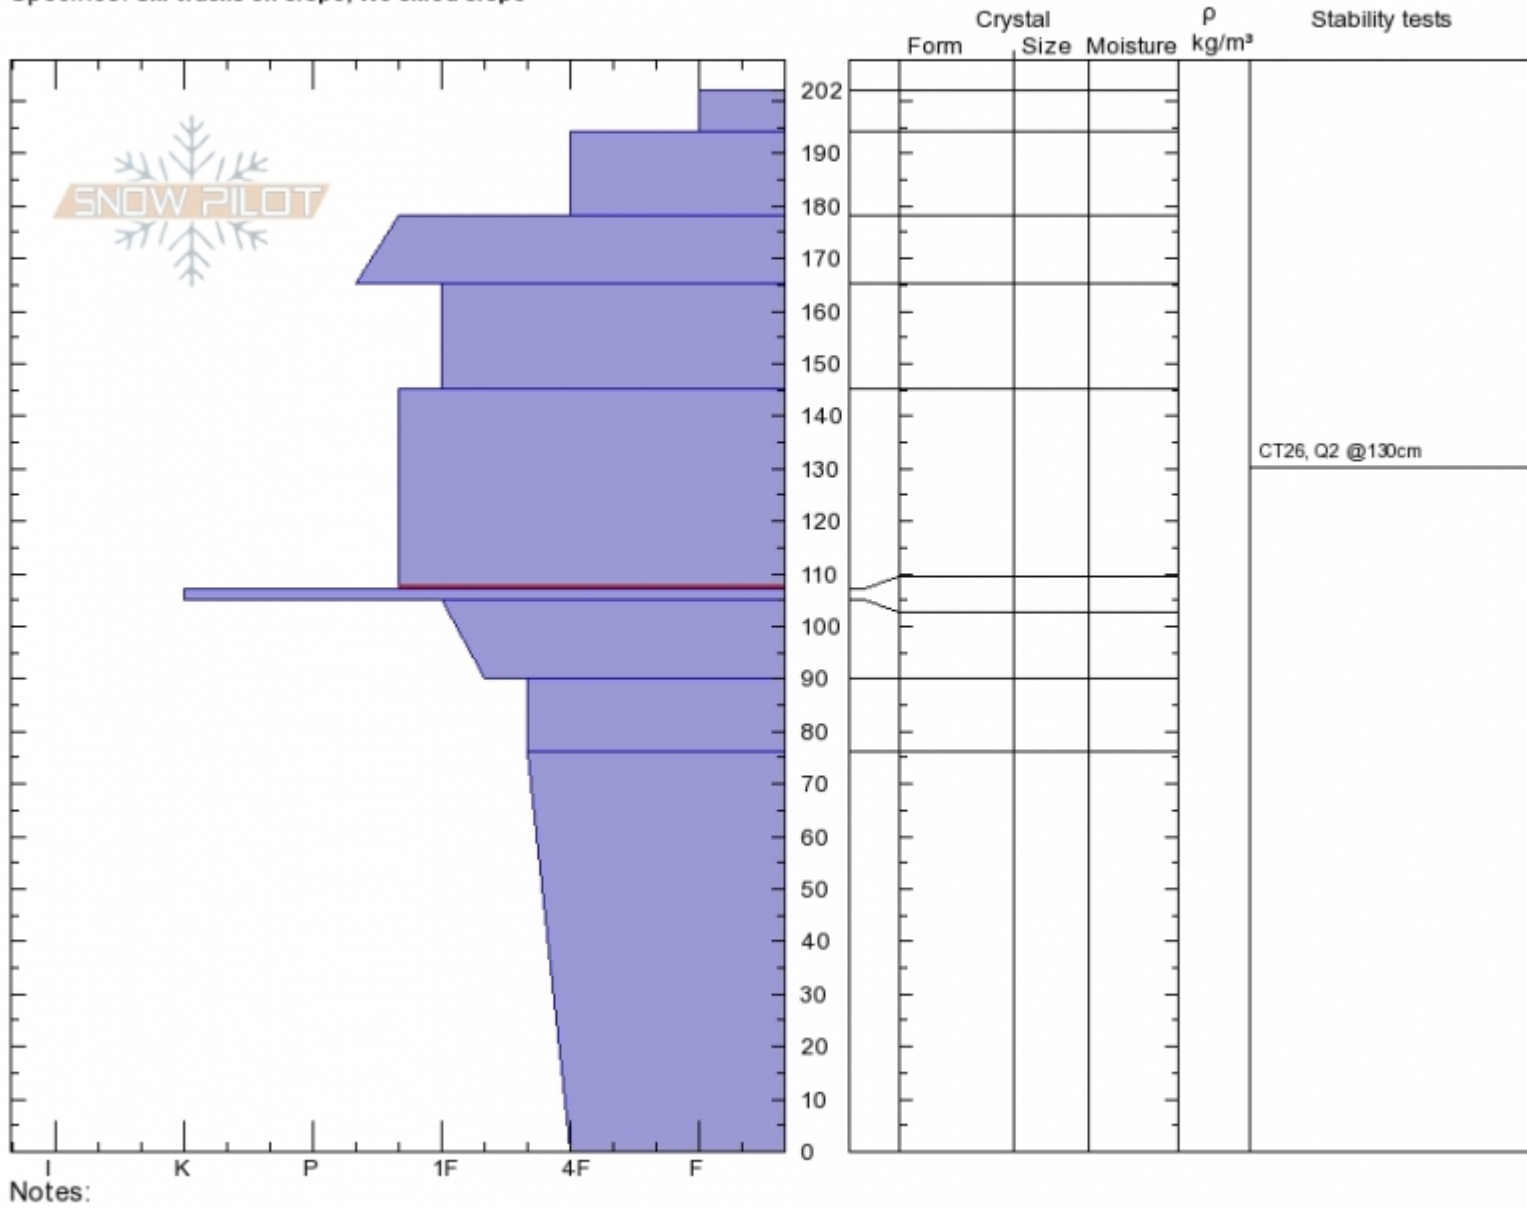

Maid of the Mist
Gallatin Range-N
MT
 Elevation:
 Aspect: **SE**
 Specifics: **Ski tracks on slope; We skied slope**

Erich Schreier
Sun Feb 24 13:00 2019
 Co-ord: **45.41675N, -110.97953W**
 Slope Angle: **26°**
 Wind Loading: **yes**

Stability:
 Air Temperature:
 Sky Cover: **OVC**
 Precipitation: **S2**
 Wind: **N Moderate**

HS202
Stability Test Notes

Layer No
107-145:

Advisory Region
 Northern Gallatin
 Northern Gallatin, 2019-02-28