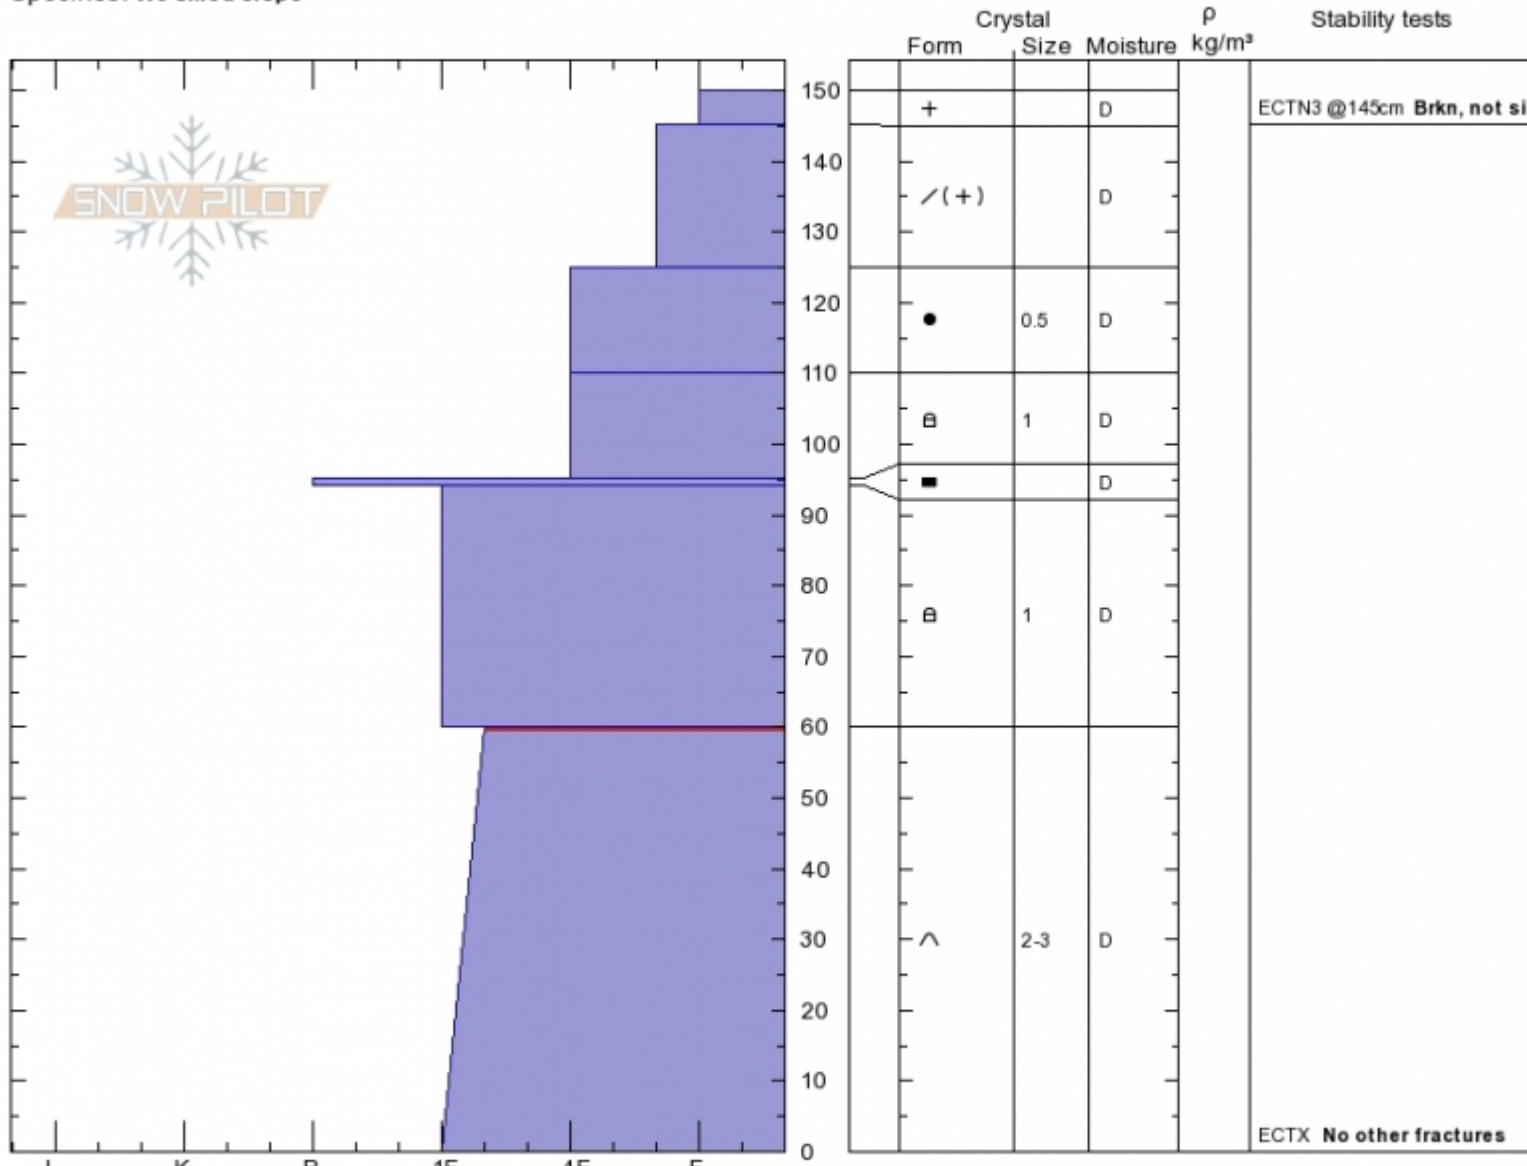

Mt Ellis Burn
Gallatin Range-N
MT
 Elevation: **2490 m**
 Aspect: **90°**
 Specifics: **We skied slope**

Karl Birkeland
Fri Mar 1 11:00 2019
 Co-ord: **45.57834N, -110.95410W**
 Slope Angle: **28°**
 Wind Loading: **no**

Stability: **Very Good**
 Air Temperature:
 Sky Cover: **SCT**
 Precipitation: **NO**
 Wind: **W Light Breeze**

HS150
 Stability Test Notes
145: Brkn, not significant
0: No other fractures

Layer No
0-60: Prob

Notes: Much less new snow (just 25 cm) than other nearby areas like the Bridgers or down near Big Sky.

Advisory Region
 Northern Gallatin
 Longitude
 -110.95W
 Latitude
 45.58N
 Northern Gallatin, 2019-03-01