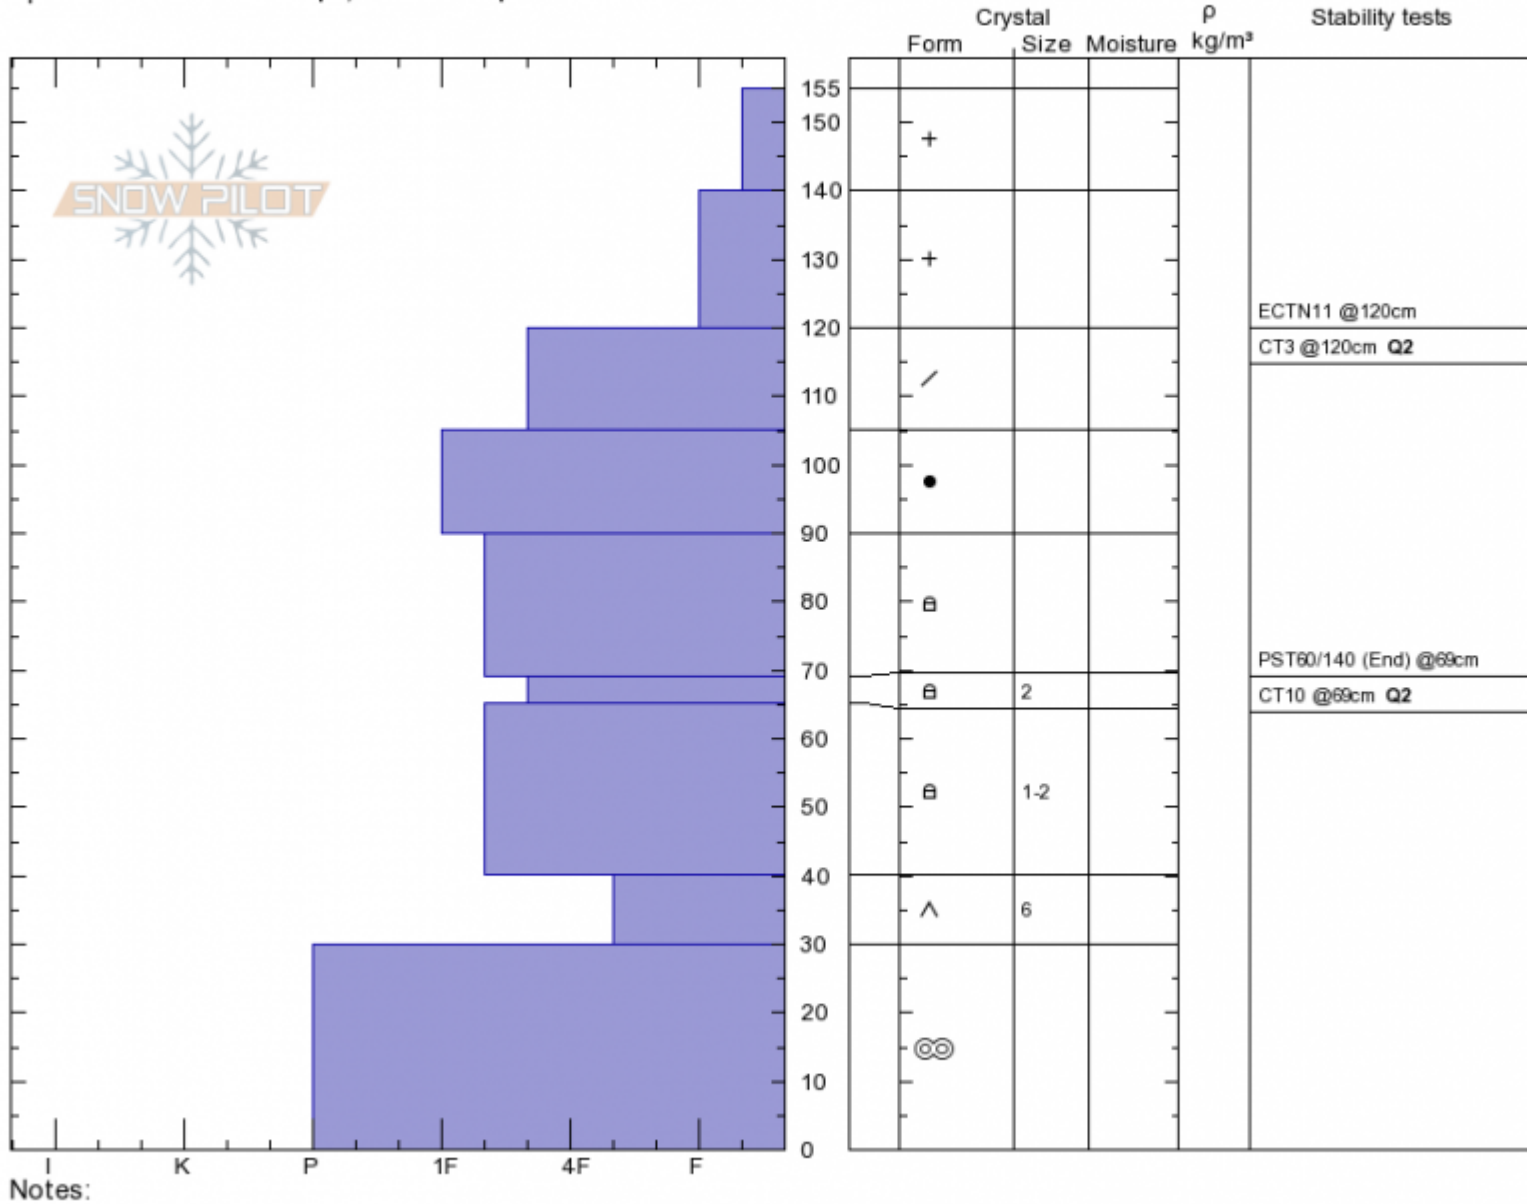

Beehive Basin

Andrew Schauer

Stability: Fair

HS155 PS20

Layer No

Sat Mar 2 10:30 2019

Air Temperature: -12°C

Stability Test Notes

65-69: Pro

Montana, Madison Range Co-ord: 45.32055N, -111.38106W

Sky Cover: OVC

120: Q2

Elevation: 8850 ft

Slope Angle: 27°

Precipitation: S-1

69: Q2

Aspect: 240°

Wind Loading: no

Wind: SW Light Breeze

Specifics: Ski tracks on slope; We skied slope

Advisory Region
 Northern Madison
 Longitude
 -111.38W
 Latitude
 45.32N
 Northern Madison, 2019-03-02