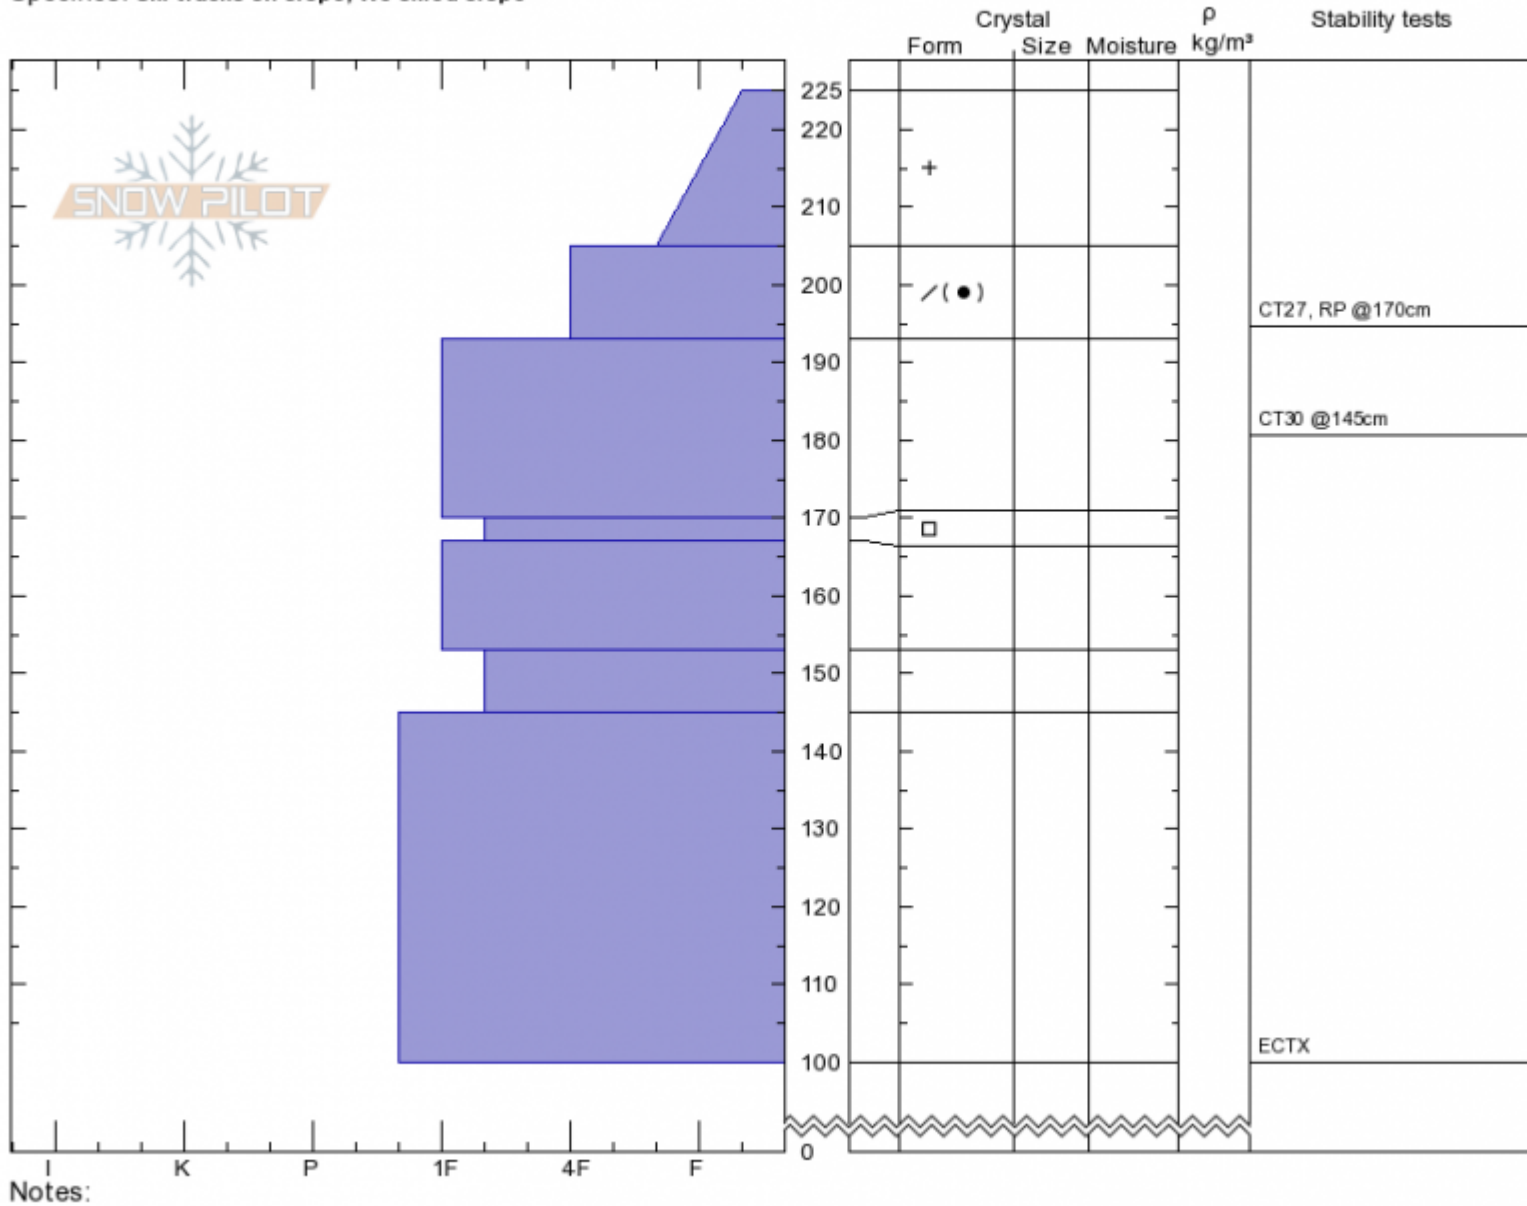

Maid of the Mist - N
Gallatin Range-N
MT
 Elevation: **9150 ft**
 Aspect: **315°**
 Specifics: **Ski tracks on slope; We skied slope**

Andrew Schauer
Sat Mar 9 11:15 2019
 Co-ord: **45.41522N, -110.97246W**
 Slope Angle: **35°**
 Wind Loading: **no**

Stability: **Good**
 Air Temperature: **-12°C**
 Sky Cover: **OVC**
 Precipitation: **S1**
 Wind: **S Light Breeze**

HS225 PF45
 Stability Test Notes

Layer No
167-170:

Advisory Region
 Northern Gallatin
 Longitude
 -110.97W
 Latitude
 45.42N
 Northern Gallatin, 2019-03-09