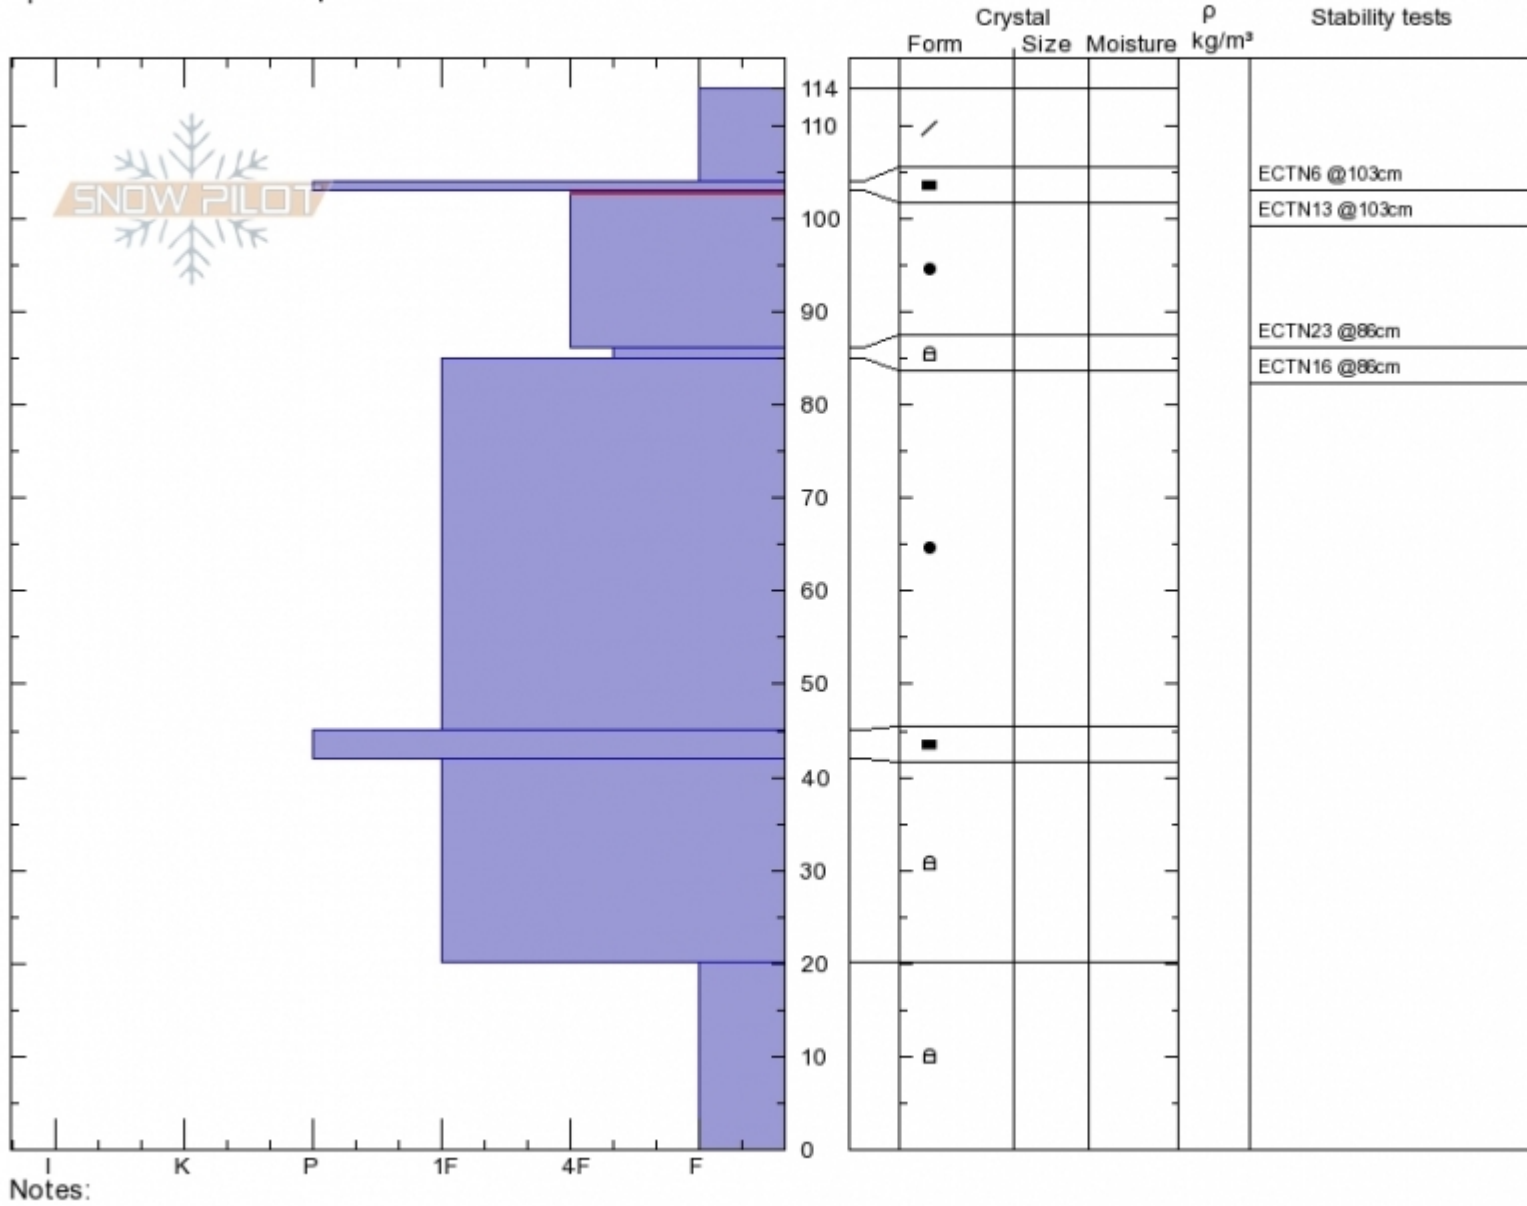

Hebgen Lake
Lionhead Range
MT
 Elevation: **8500 ft**
 Aspect: **160°**
 Specifics: **Ski tracks on slope**

Ian Hoyer
Sun Mar 10 12:00 2019
 Co-ord: **44.83823N, -111.33778W**
 Slope Angle: **20°**
 Wind Loading:

Stability: **Good**
 Air Temperature:
 Sky Cover: **CLR**
 Precipitation: **NO**
 Wind: **Calm**

HS114 PS15
 Stability Test Notes

Layer No
86-103: P

Advisory Region
 Lionhead Range
 Longitude
 -111.34W
 Latitude
 44.84N
 Lionhead Range, 2019-03-12