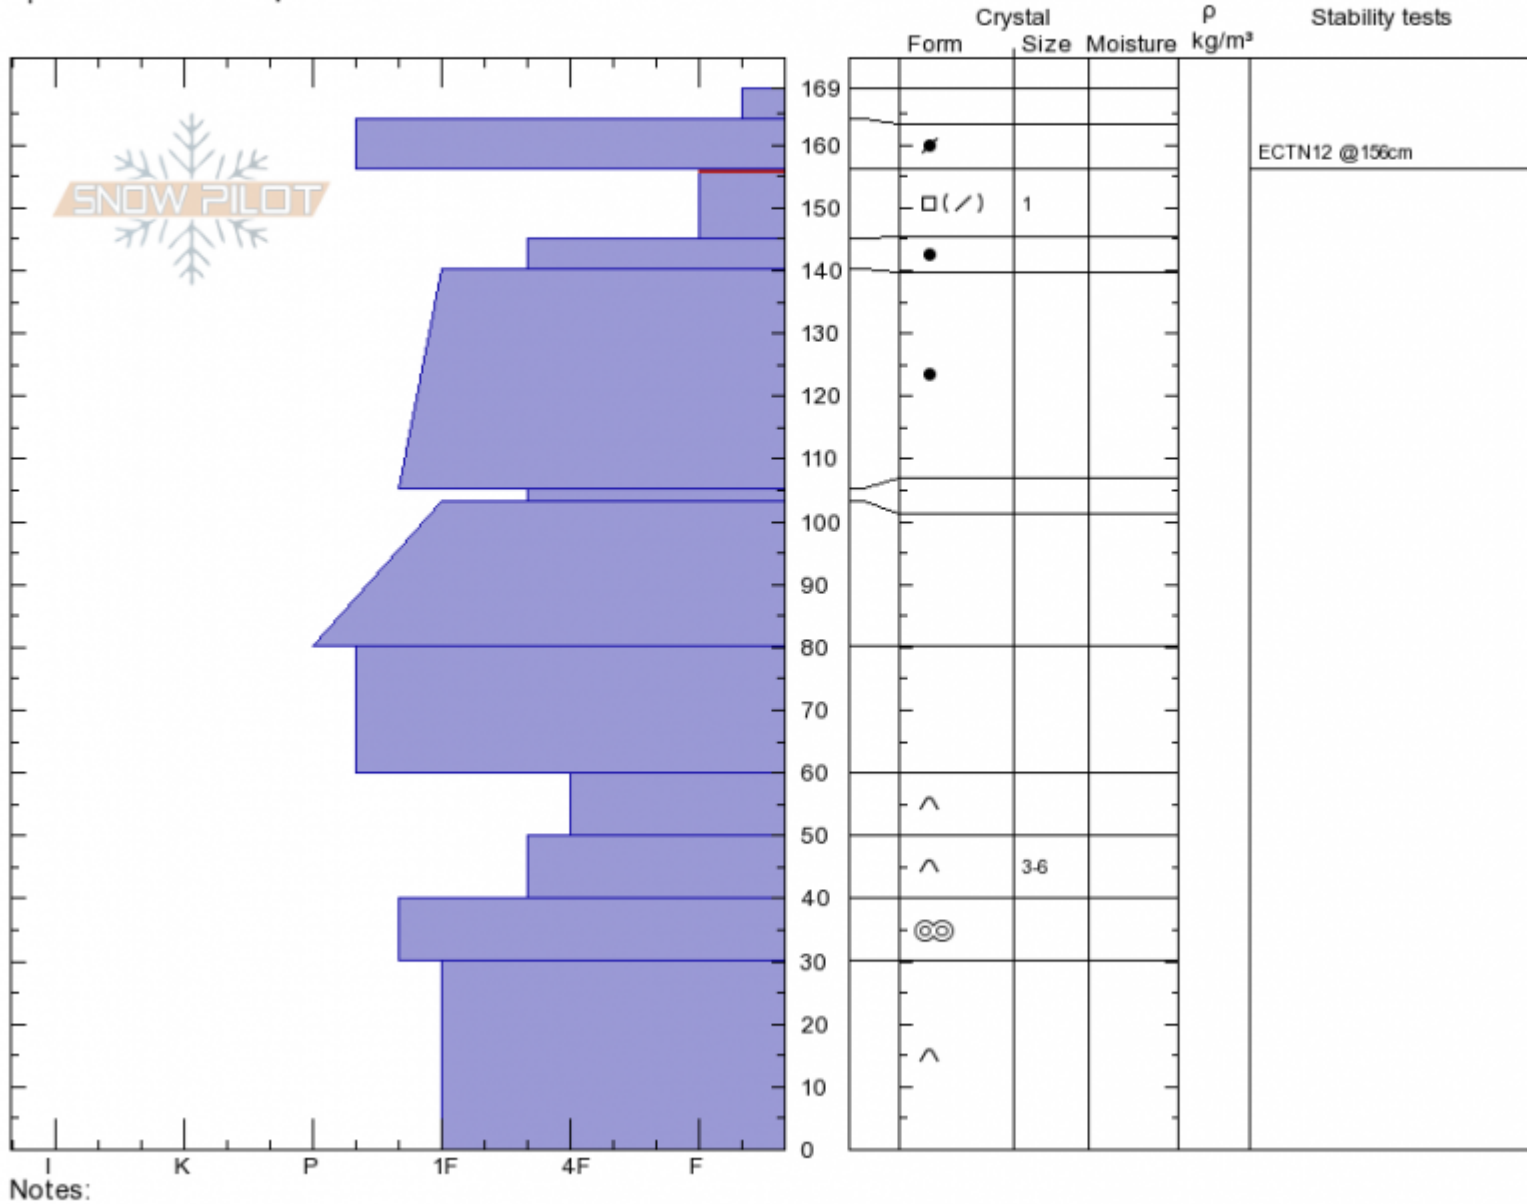

Frazier Basin
Bridger Range
MT
 Elevation: **8700 ft**
 Aspect: **9°**
 Specifics: **We skied slope**

Andrew Schauer
Sat Mar 16 23:30 2019
 Co-ord: **45.92098N, -110.98024W**
 Slope Angle: **36°**
 Wind Loading: **previous**

Stability: **Good**
 Air Temperature:
 Sky Cover: **FEW**
 Precipitation: **NO**
 Wind: **E Moderate**

HS169 PF50
Stability Test Notes

Layer No
145-156:

Advisory Region
 Bridger Range
 Longitude
 -110.98W
 Latitude
 45.92N
 Bridger Range, 2019-03-16