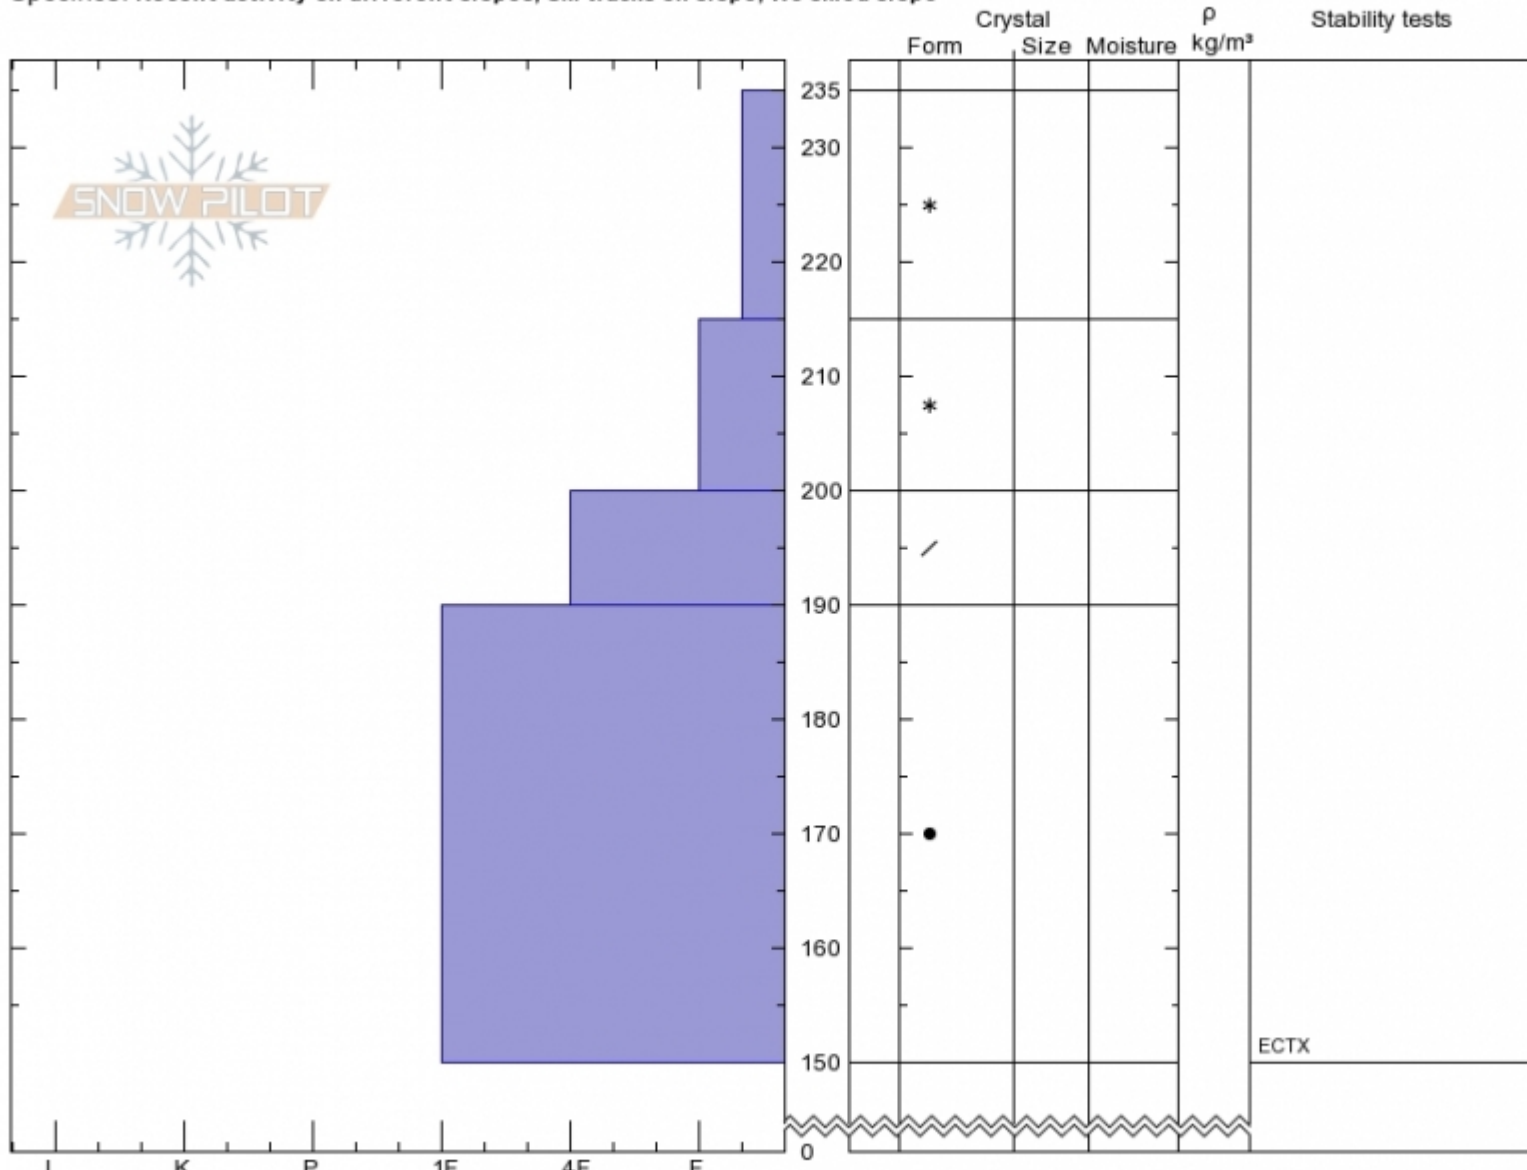

**Mt. Blackmore**  
**Gallatin Range-N**  
**MT**

Elevation: **9400 ft**  
 Aspect: **30°**

Specifics: **Recent activity on different slopes; Ski tracks on slope; We skied slope**

**Alex Marienthal**  
**Fri Mar 15 11:55 2019**  
 Co-ord: **45.44829N, -110.99852W**  
 Slope Angle: **27°**  
 Wind Loading:

Stability: **Good**  
 Air Temperature:  
 Sky Cover: **FEW**  
 Precipitation: **NO**  
 Wind: **Calm**

**HS235**  
**Stability Test Notes**

Layer No

Notes: Skier triggered dry loose slides on steeper slopes. Small wind slabs along ridgeline, isolated but easily triggered.