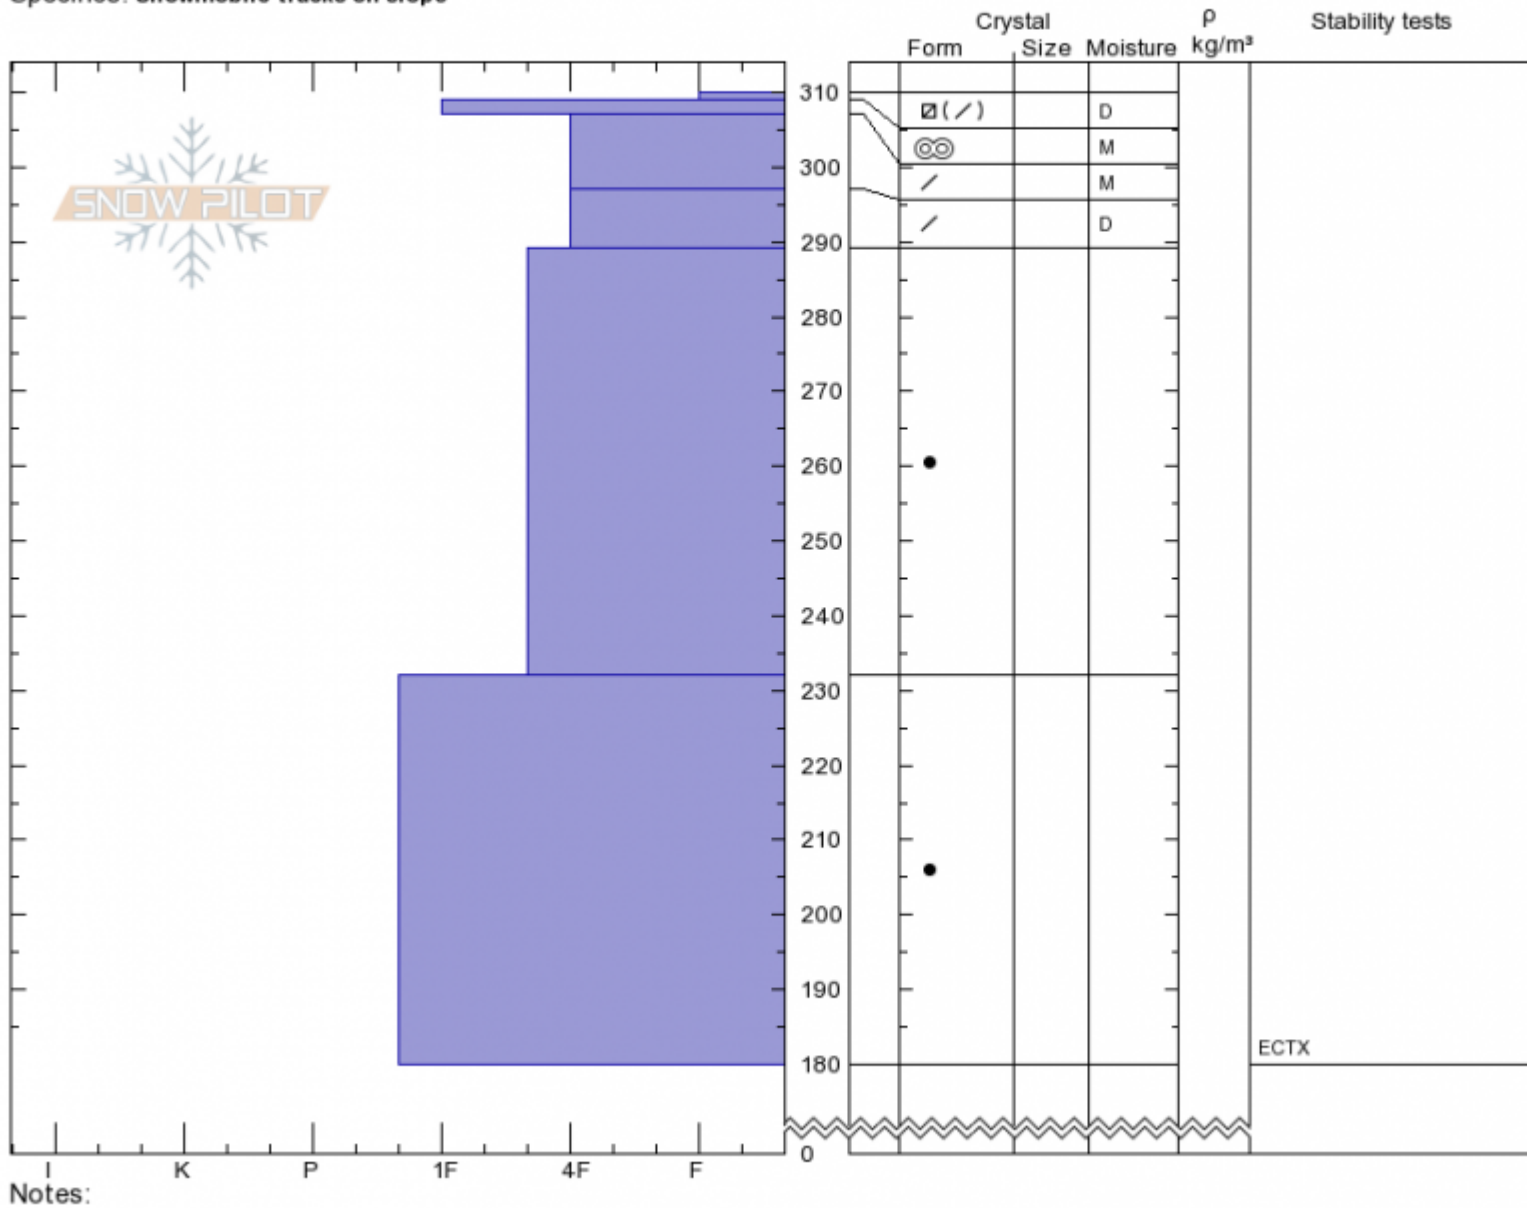

Henderson Bench  
 Cooke City  
 MT  
 Elevation: 9580 ft  
 Aspect: 90°  
 Specifics: Snowmobile tracks on slope

Andrew Schauer  
 Sun Mar 17 13:30 2019  
 Co-ord: 45.04988N, -109.93107W  
 Slope Angle: 35°  
 Wind Loading: previous

Stability: **Good**  
 Air Temperature: 2°C  
 Sky Cover: **FEW**  
 Precipitation: **NO**  
 Wind: **Calm**

HS310 PF30  
 Stability Test Notes

Layer No

Advisory Region  
 Cooke City  
 Longitude  
 -109.93W  
 Latitude  
 45.05N  
 Cooke City, 2019-03-17