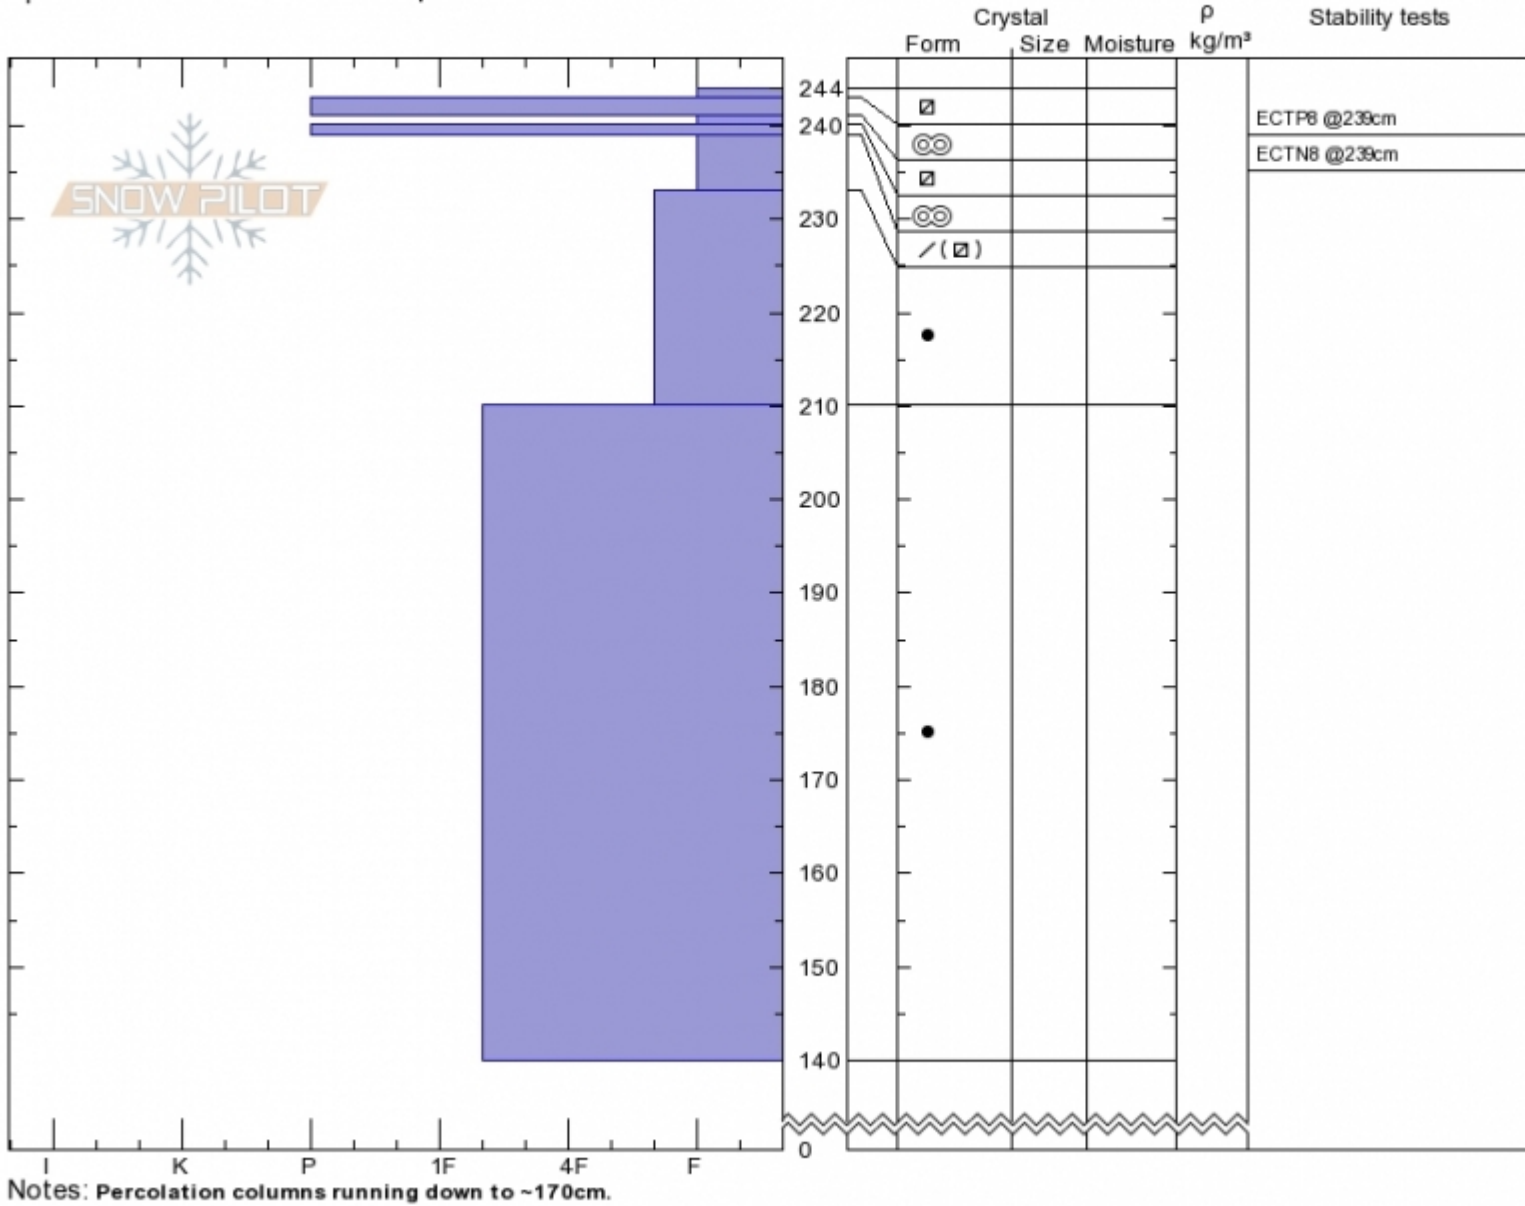

Goose Lake
 Cooke City
 MT
 Elevation: 10000 ft
 Aspect: 145°
 Specifics: Snowmobile tracks on slope

Ian Hoyer
 Mon Mar 18 10:00 2019
 Co-ord: 45.10015N, -109.90665W
 Slope Angle: 30°
 Wind Loading:

Stability: **Good**
 Air Temperature:
 Sky Cover: **CLR**
 Precipitation: **NO**
 Wind: **Calm**

HS244 PF40
 Stability Test Notes

Layer No
 240-241: F

Advisory Region
 Cooke City
 Cooke City, 2019-03-19