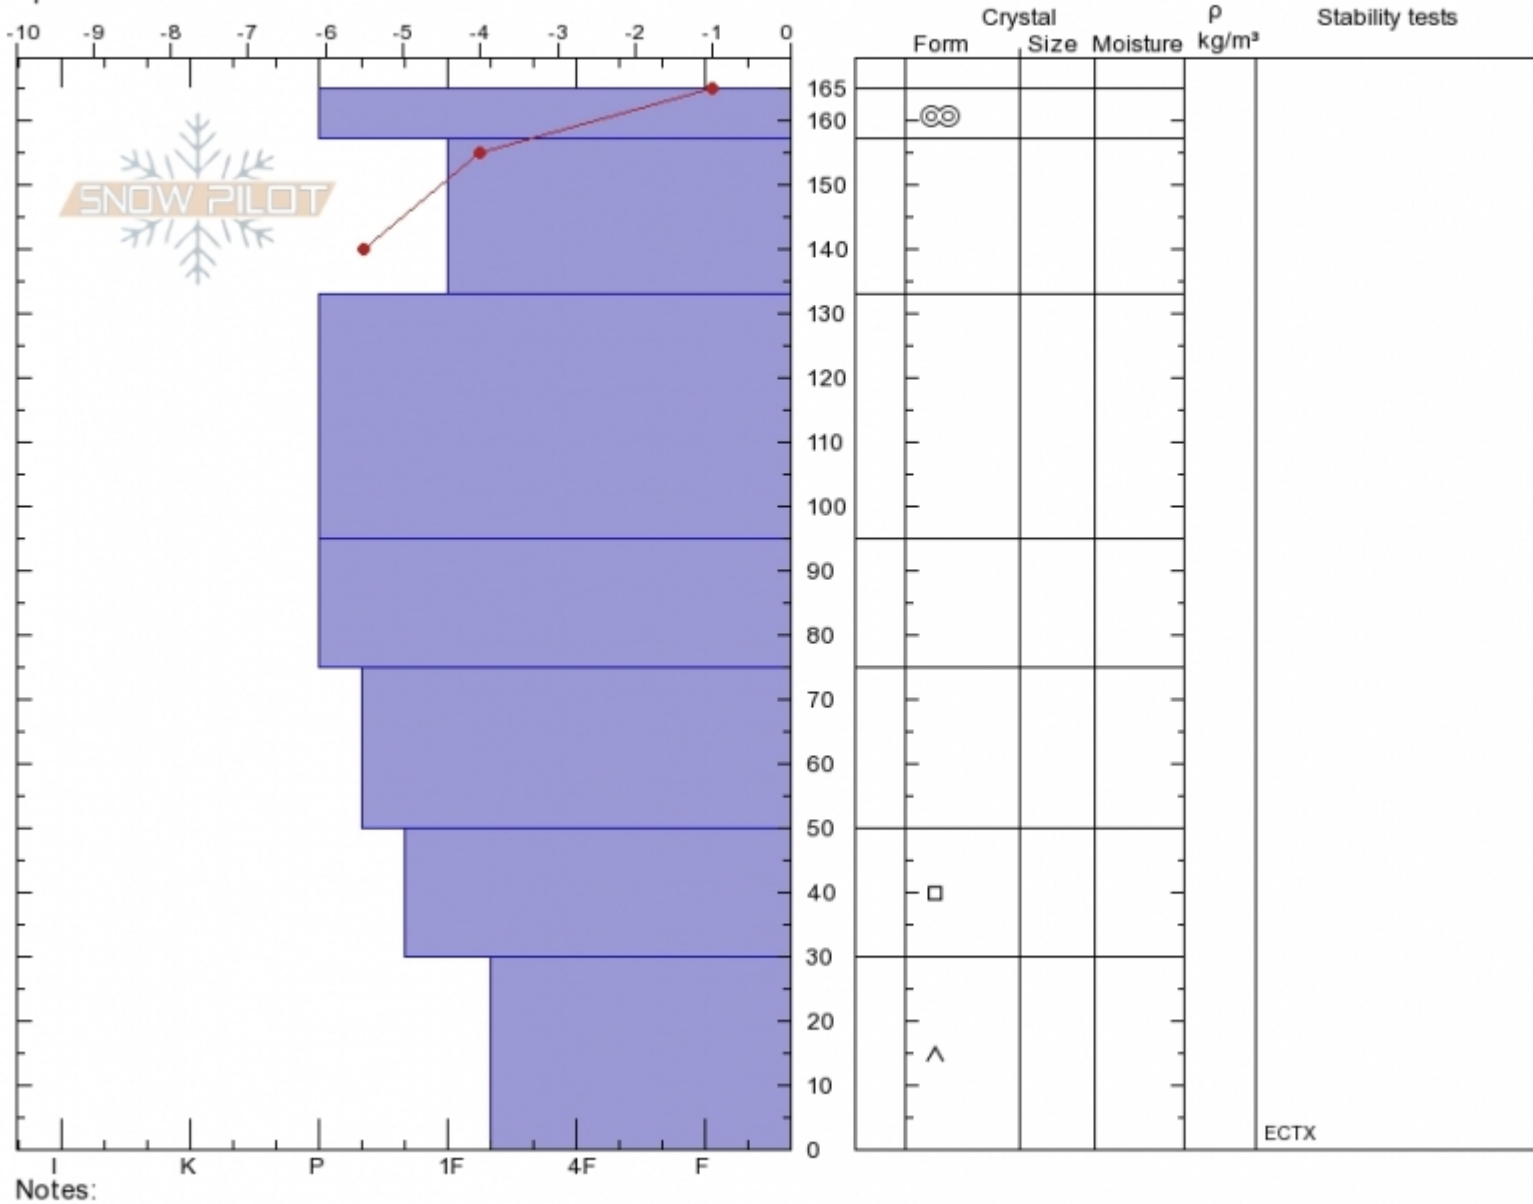

Bacon Rind Mdw
Madison Range-S
MT
 Elevation: **8800 ft**
 Aspect: **90°**
 Specifics:

Doug Chabot-Admin
Wed Mar 20 12:00 2019
 Co-ord: **44.97056N, -111.09534W**
 Slope Angle: **15°**
 Wind Loading:

Stability: **Very Good**
 Air Temperature: **-1°C**
 Sky Cover:
 Precipitation: **NO**
 Wind:

HS165
 Stability Test Notes

Layer No

Advisory Region
 Southern Madison
 Southern Madison, 2019-03-20