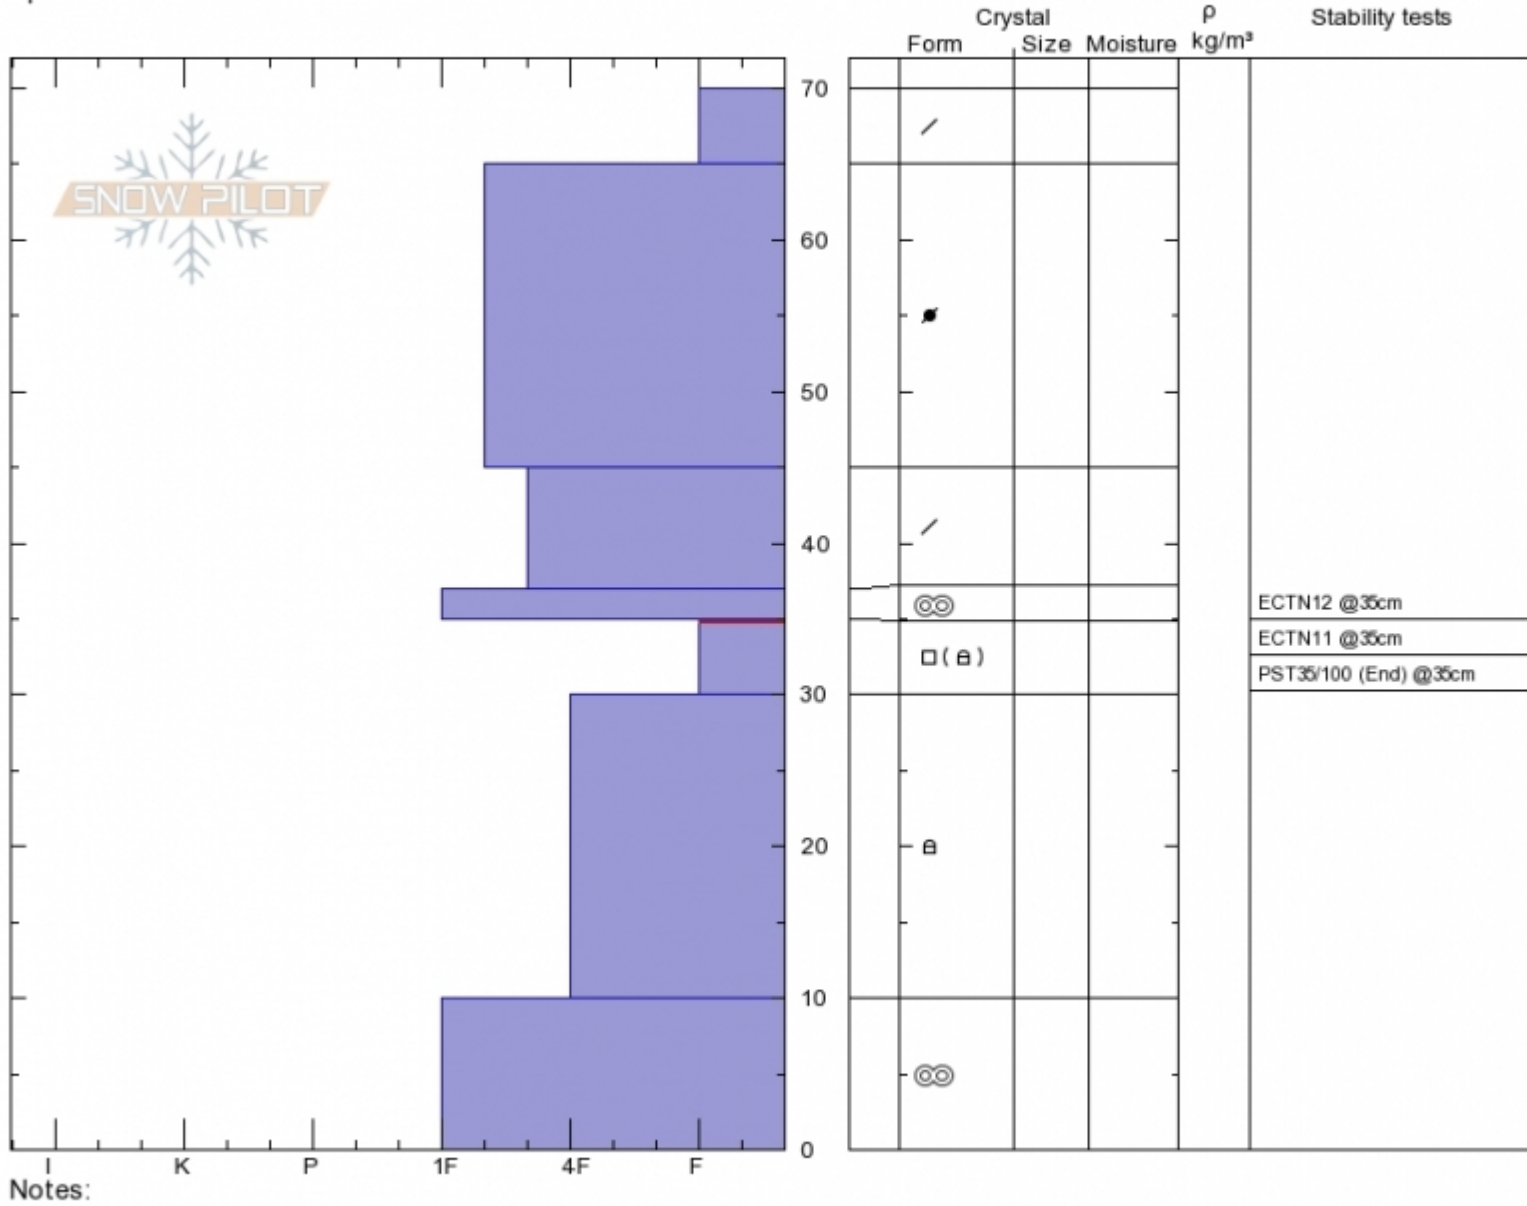

Beehive top Tyler's
 Madison Range-N
 MT
 Elevation: 9203 ft
 Aspect: 290°
 Specifics:

Alex Marienthal
 11/03/2019 - 10:50am
 Co-ord: 45.32408N, -111.38112W
 Slope Angle: 33°
 Wind Loading: previous

Stability: **Good**
 Air Temperature:
 Sky Cover: **BKN**
 Precipitation: **NO**
 Wind: **W Moderate**

HS:70
 Stability Test Notes

Layer No
 30-35: Pro

Advisory Region
 Northern Madison
 Longitude
 -111.39W
 Latitude
 45.34N
 Northern Madison, 2019-11-04