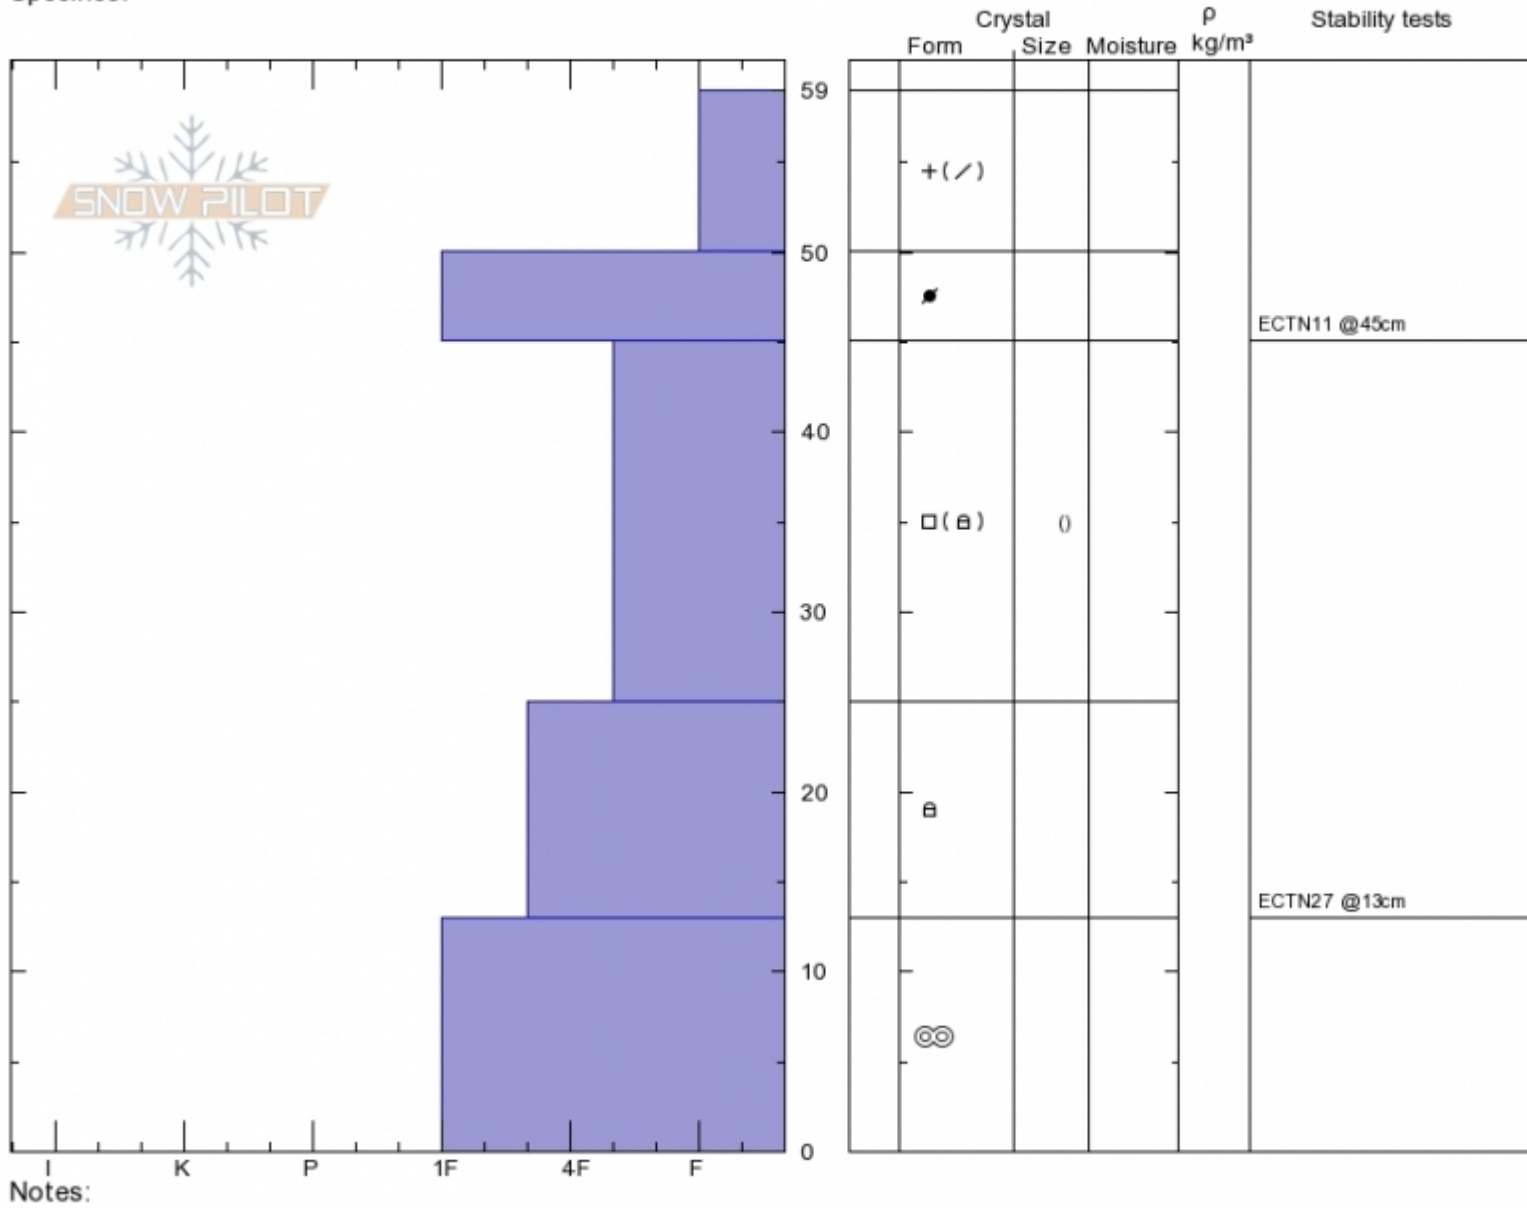

**Middle Basin**  
**Madison Range-N**  
**MT**  
 Elevation: **9201 ft**  
 Aspect: **75°**  
 Specifics:

**Alex Marienthal**  
**11/03/2019 - 11:30am**  
 Co-ord: **45.32411N, -111.38105W**  
 Slope Angle: **27°**  
 Wind Loading: **no**

Stability: **Good**  
 Air Temperature:  
 Sky Cover: **BKN**  
 Precipitation:  
 Wind: **W Light Breeze**

HS:**59**  
 Stability Test Notes

Layer No

Advisory Region  
 Northern Madison  
 Longitude  
 -111.38W  
 Latitude  
 45.34N  
 Northern Madison, 2019-11-04