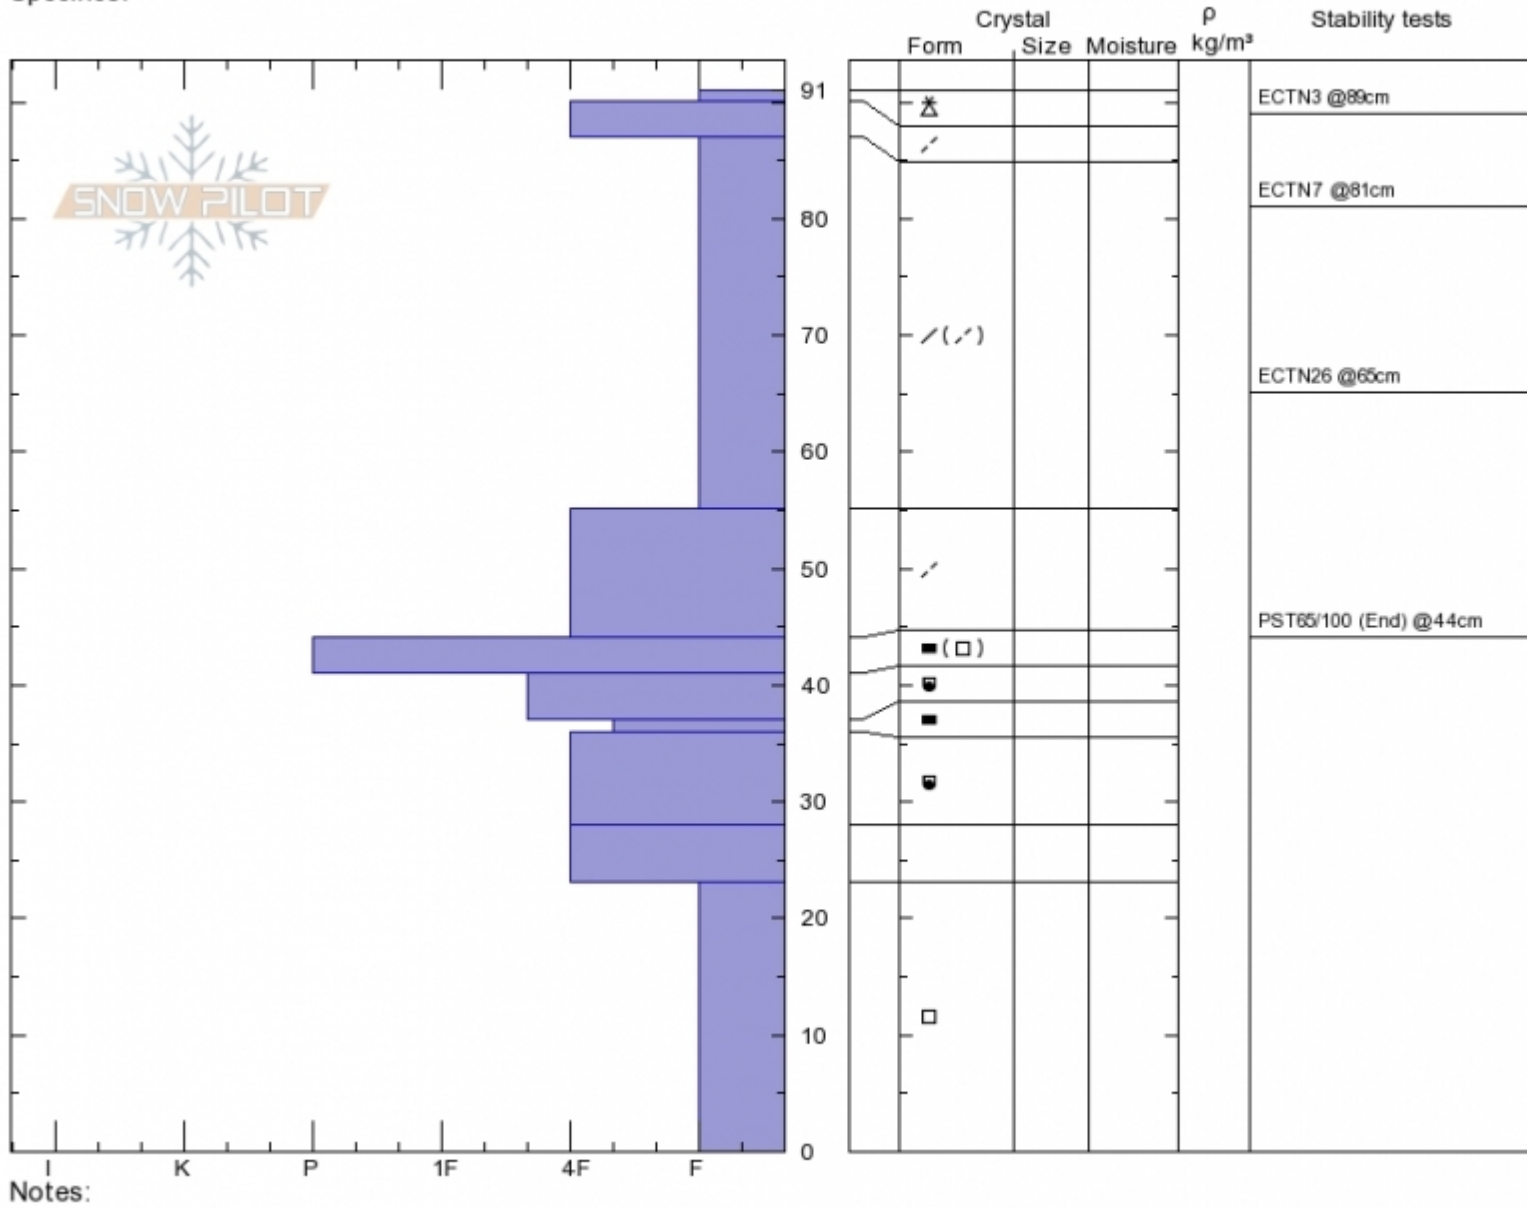

**Wolverine**  
**Gallatin Range-N**  
**MT**  
 Elevation: **7732 ft**  
 Aspect: **110°**  
 Specifics:

**Gabrielle Antonioli**  
**11/05/2019 - 1:00pm**  
 Co-ord: **45.83728N, -110.93625W**  
 Slope Angle: **28°**  
 Wind Loading:

Stability: **Good**  
 Air Temperature: **0°C**  
 Sky Cover: **FEW**  
 Precipitation: **NO**  
 Wind: **Calm**

HS: **91**  
 Stability Test Notes

Layer No

Advisory Region  
 Bridger Range  
 Longitude  
 -110.93W  
 Latitude  
 45.83N  
 Bridger Range, 2019-11-06