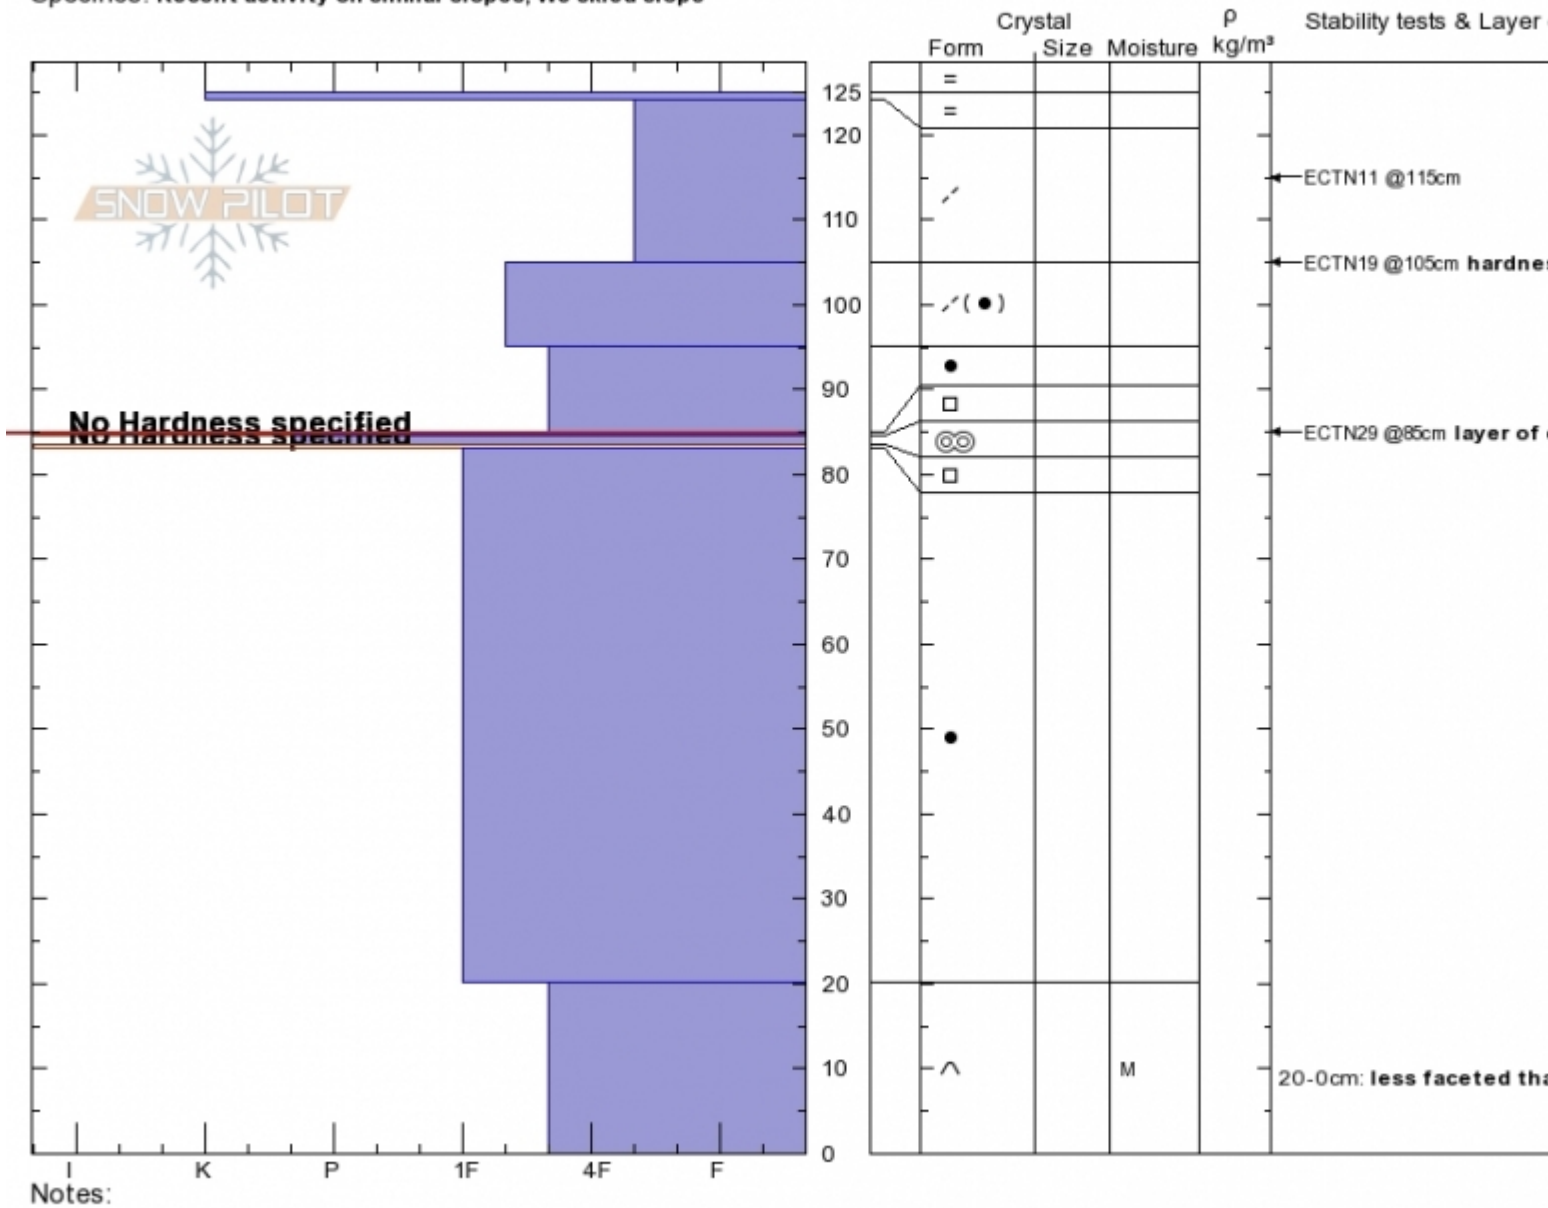

Beehive 20191109
 Madison Range-N
 MT
 Elevation: 9950 ft
 Aspect: SE
 Specifics: Recent activity on similar slopes; We skied slope

Zachary Miller
 11/09/2019 - 1:00pm
 Co-ord: 45.34899N, -111.39550W
 Slope Angle: 28°
 Wind Loading:

Stability:
 Air Temperature: 5°C
 Sky Cover: BKN
 Precipitation: NO
 Wind: S Light Breeze

HS:125
 PS:3
 Layer Notes:
 85-84.5cm: Problematic layer
 20-0cm: less faceted than ex

Advisory Region
 Northern Madison
 Longitude
 -111.40W
 Latitude
 45.35N
 Northern Madison, 2019-11-10