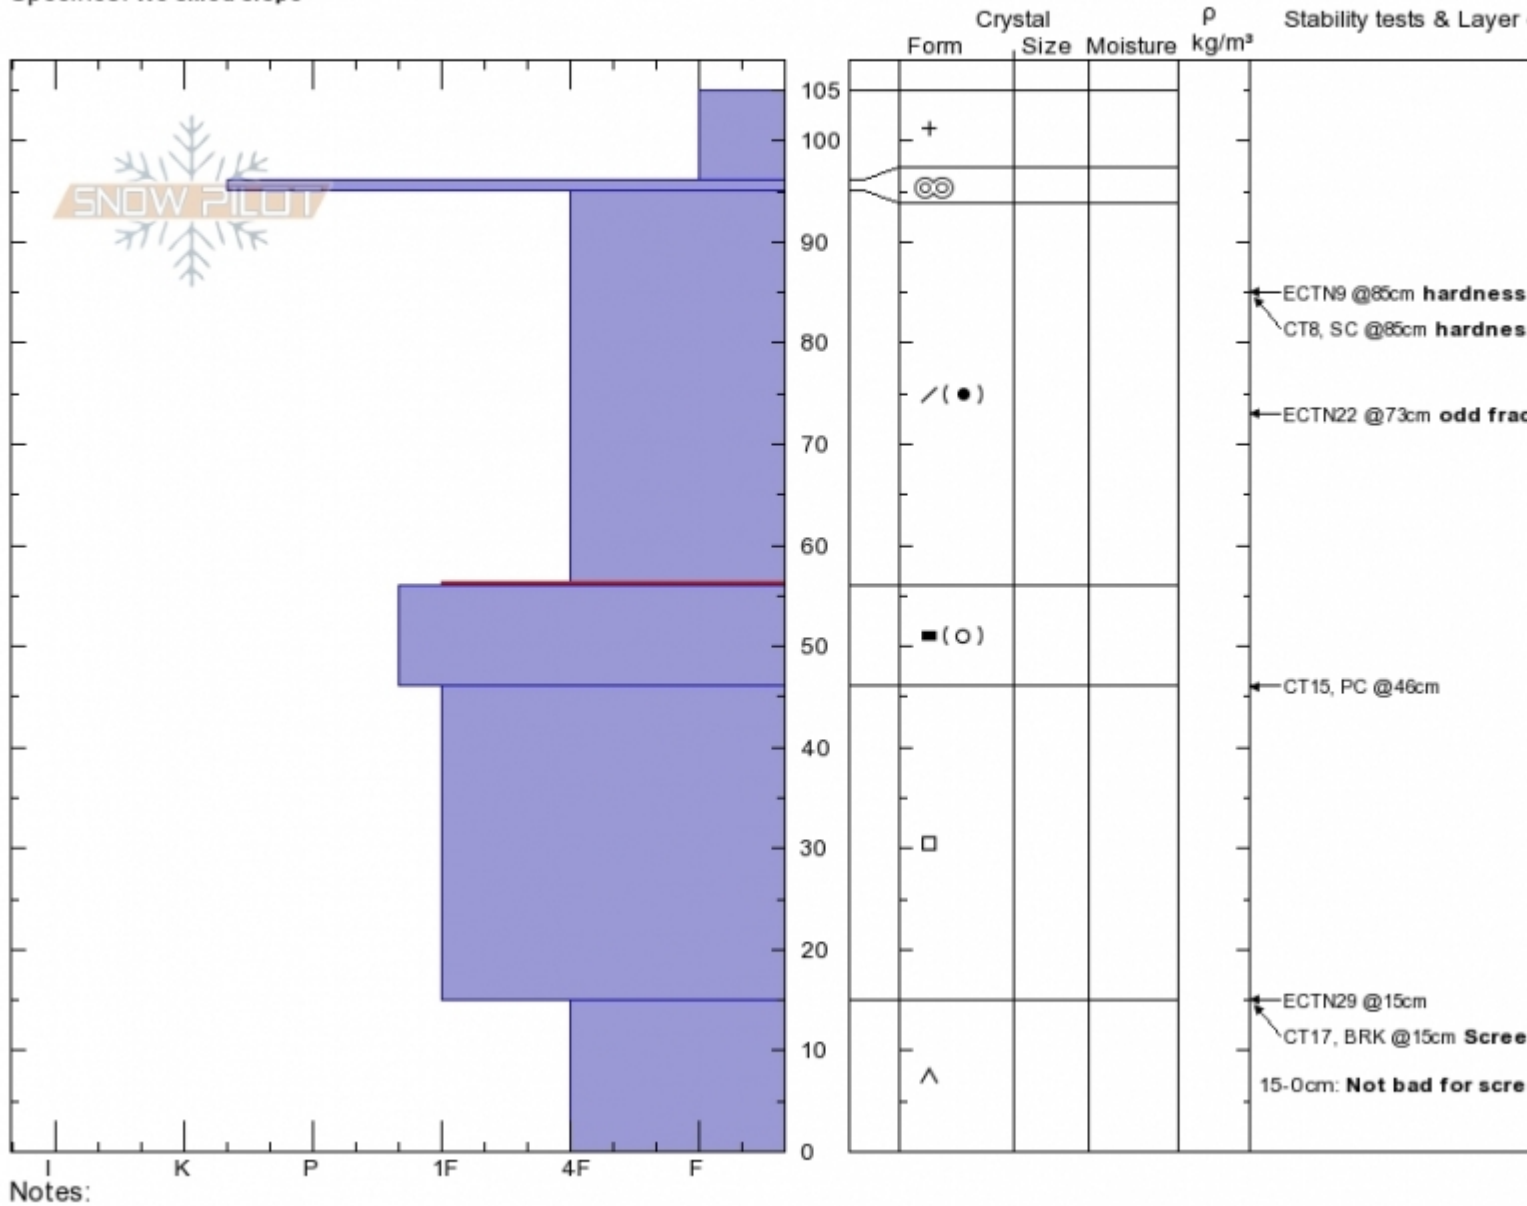

Near the Nipple Pit
 Bridger Range
 MT
 Elevation: 7536 ft
 Aspect: E
 Specifics: We skied slope

Zachary Miller
 11/11/2019 - 12:00pm
 Co-ord: 45.83742N, -110.93583W
 Slope Angle: 30°
 Wind Loading:

Stability:
 Air Temperature: -5°C
 Sky Cover: CLR
 Precipitation: NO
 Wind: SW Light Breeze

HS:105 Layer Notes:
 95-56cm: Problematic layer
 15-0cm: Not bad for scree

Notes:
 Advisory Region
 Bridger Range
 Longitude
 -110.92W
 Latitude
 45.82N
 Bridger Range, 2019-11-13