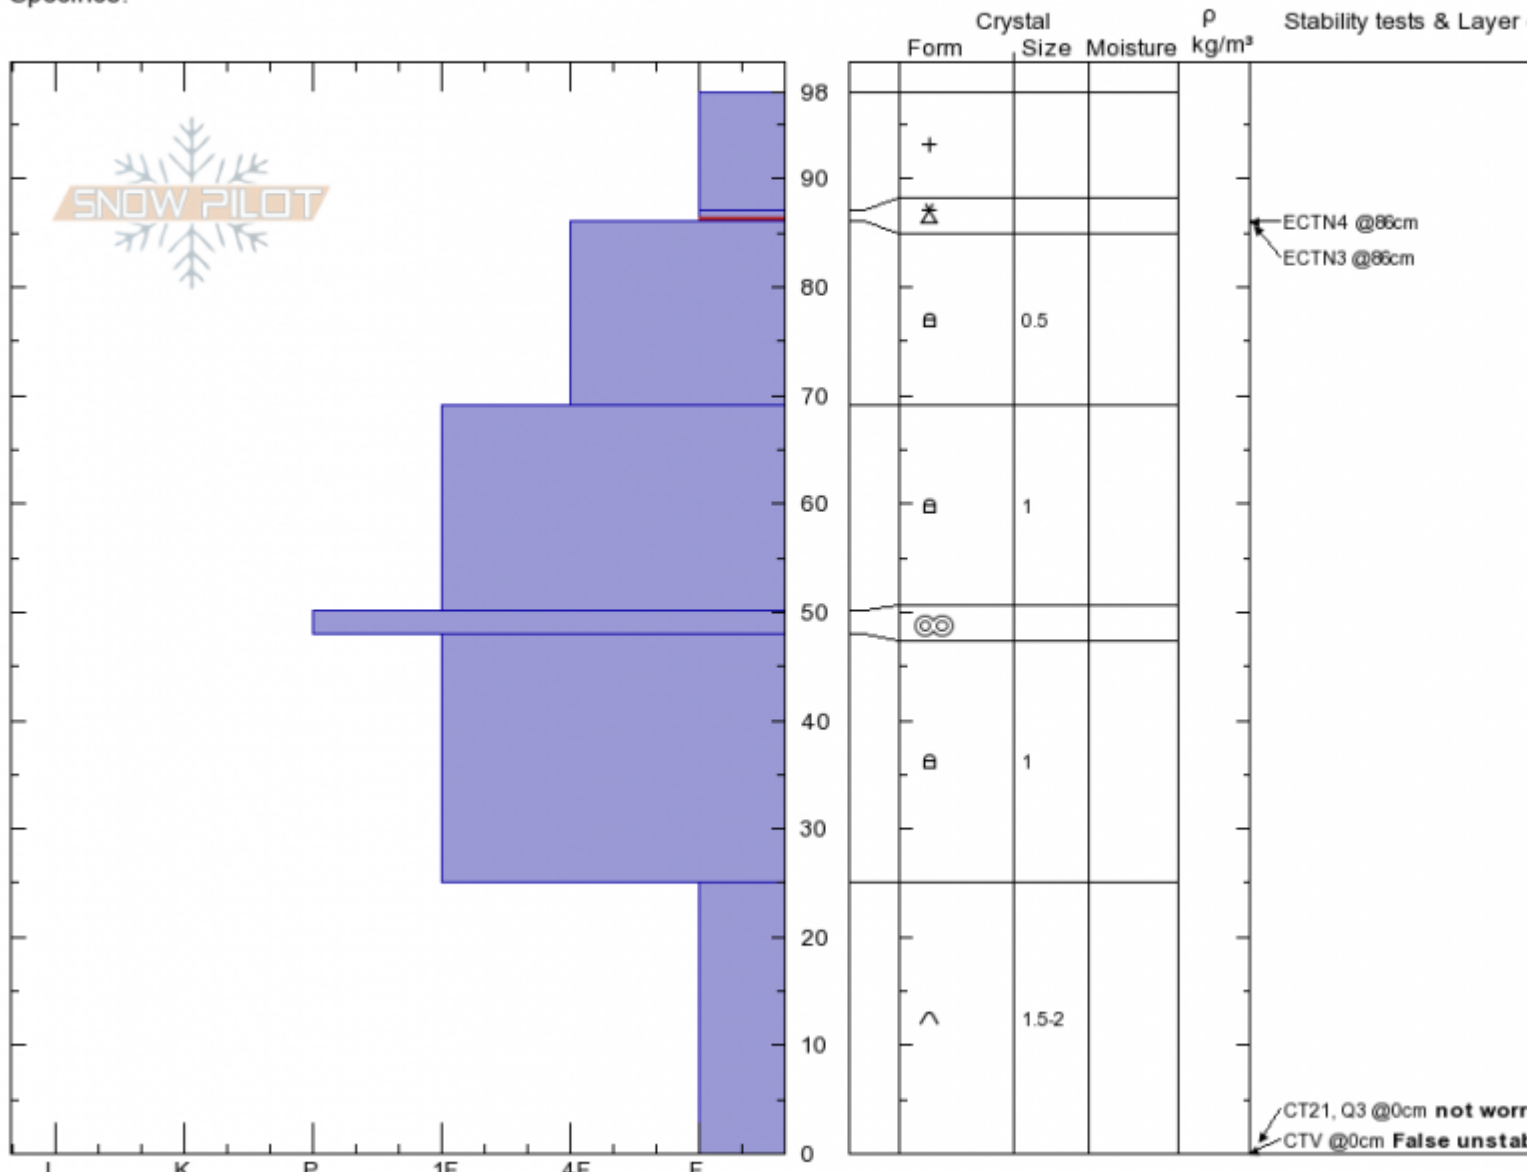

Almost Died
Cooke City
MT
 Elevation: **9694 ft**
 Aspect: **NE**
 Specifics:

Doug Chabot-Admin
11/27/2019 - 9:15am
 Co-ord: **45.05220N, -109.93894W**
 Slope Angle: **28°**
 Wind Loading: **previous**

Stability: **Good**
 Air Temperature: **-14°C**
 Sky Cover: **OVC**
 Precipitation: **NO**
 Wind:

HS: **98** Layer Notes:
 87-86cm: **Problematic layer**

Notes: I may have not cut the column square on my first CT which tipped over (CTV).

Advisory Region
 Cooke City
 Longitude
 -109.95W
 Latitude
 45.06N
 Cooke City, 2019-11-27