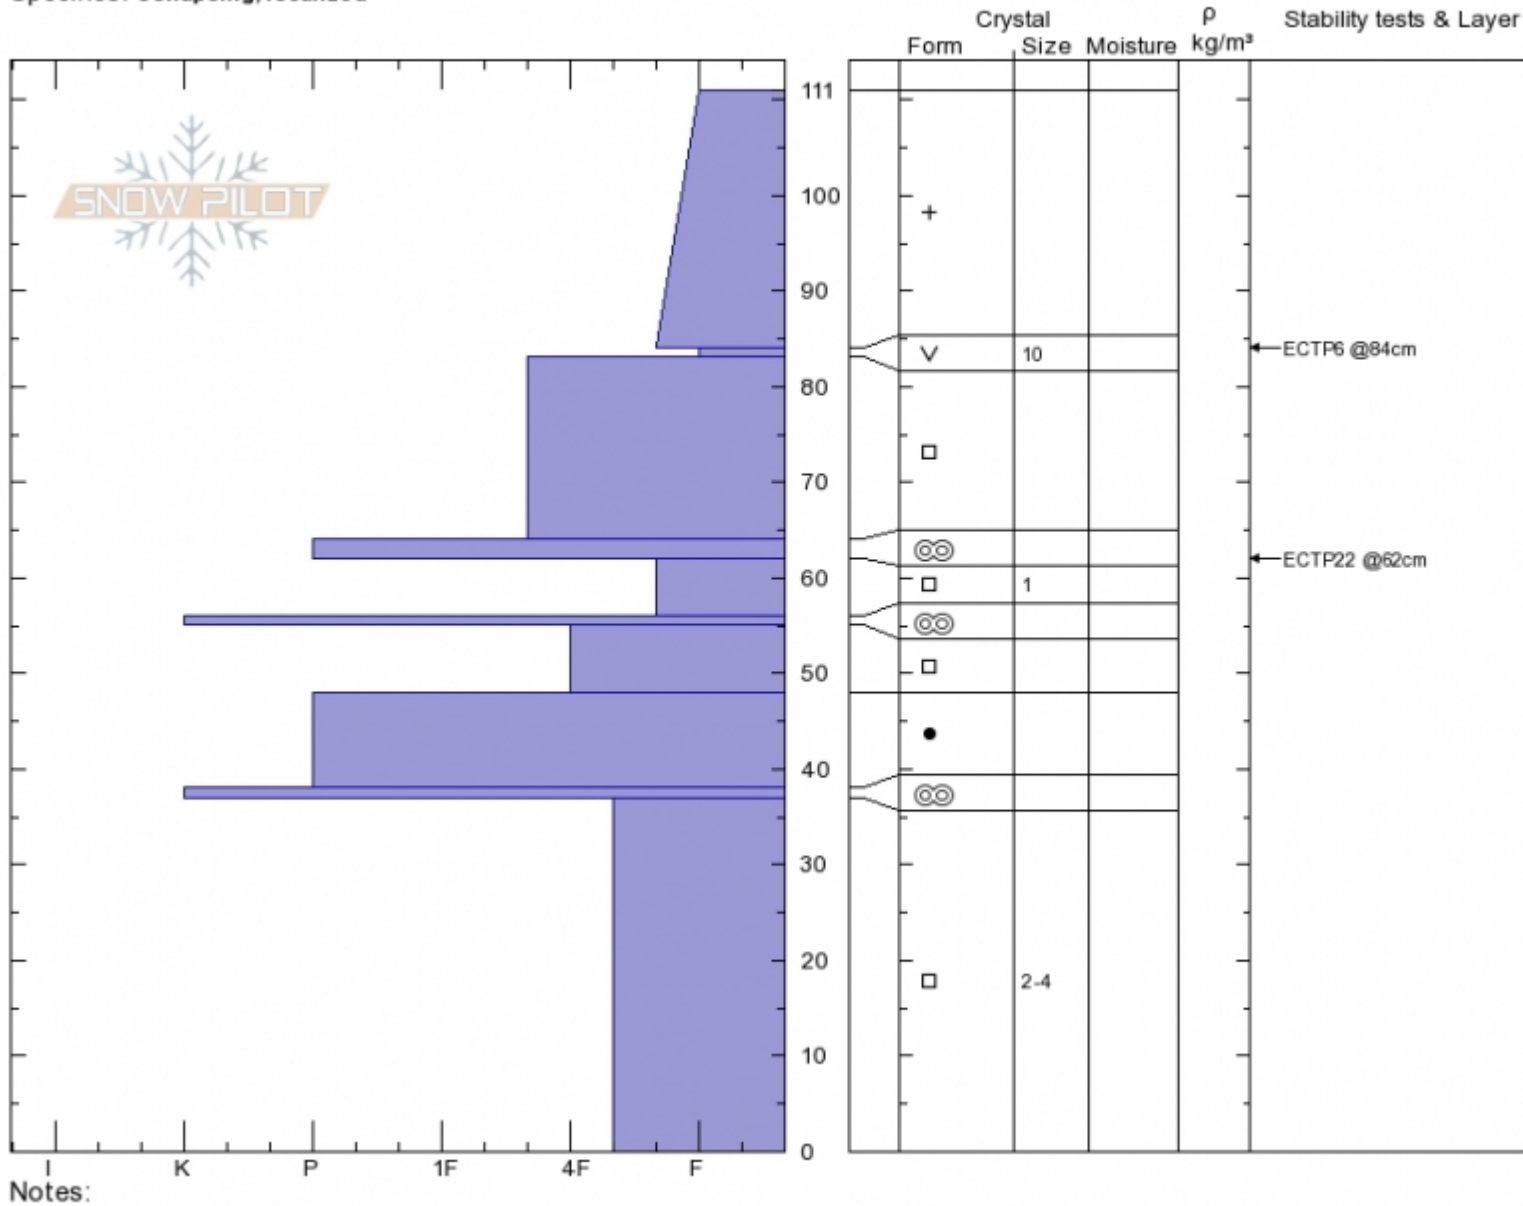

2nd Yellowmule  
 Madison Range-N  
 MT  
 Elevation: 9400 ft  
 Aspect: 45°  
 Specifics: Collapsing, localized

Ian Hoyer  
 12/12/2019 - 11:00am  
 Co-ord: 45.17740N, -111.40093W  
 Slope Angle: 25°  
 Wind Loading: no

Stability: **Poor**  
 Air Temperature:  
 Sky Cover: **OVC**  
 Precipitation: **NO**  
 Wind: **Calm**

HS:111 Layer Notes:  
 84-83cm: **Problematic layer**

Advisory Region  
 Northern Madison  
 Longitude  
 -111.38W  
 Latitude  
 45.17N  
 Northern Madison, 2019-12-12