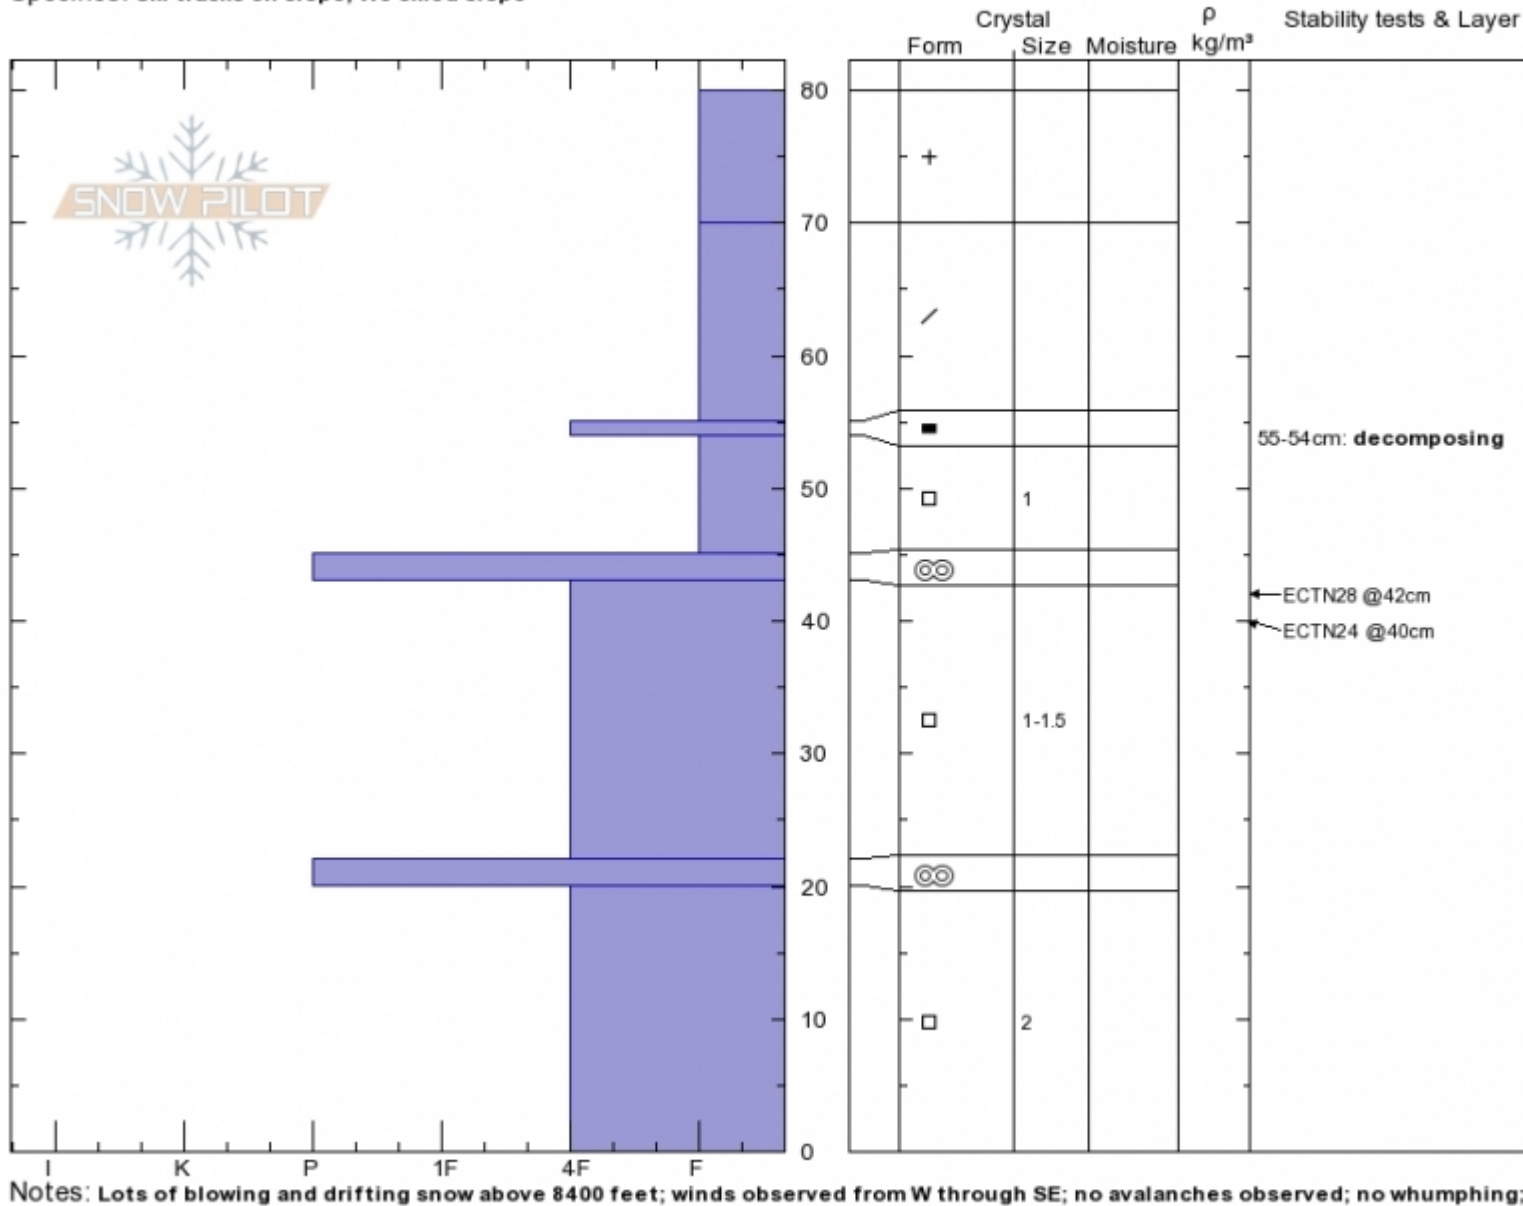

**Mt Blackmore Dec 12**  
**Gallatin Range-N**  
**MT**  
 Elevation: **9418 ft**  
 Aspect: **E**  
 Specifics: **Ski tracks on slope; We skied slope**

**Alexis Alloway**  
**12/12/2019 - 11:15am**  
 Co-ord: **12T 500092E 5032524N**  
 Slope Angle: **30°**  
 Wind Loading: **yes**

Stability: **Good**  
 Air Temperature:  
 Sky Cover: **BKN**  
 Precipitation: **NO**  
 Wind: **SW Moderate**

HS: **80**      Layer Notes:  
 55-54cm: **decomposing**  
 43-22cm: **Problematic layer**

Advisory Region  
 Northern Gallatin  
 Longitude  
 -111.00W  
 Latitude  
 45.44N  
 Northern Gallatin, 2019-12-13